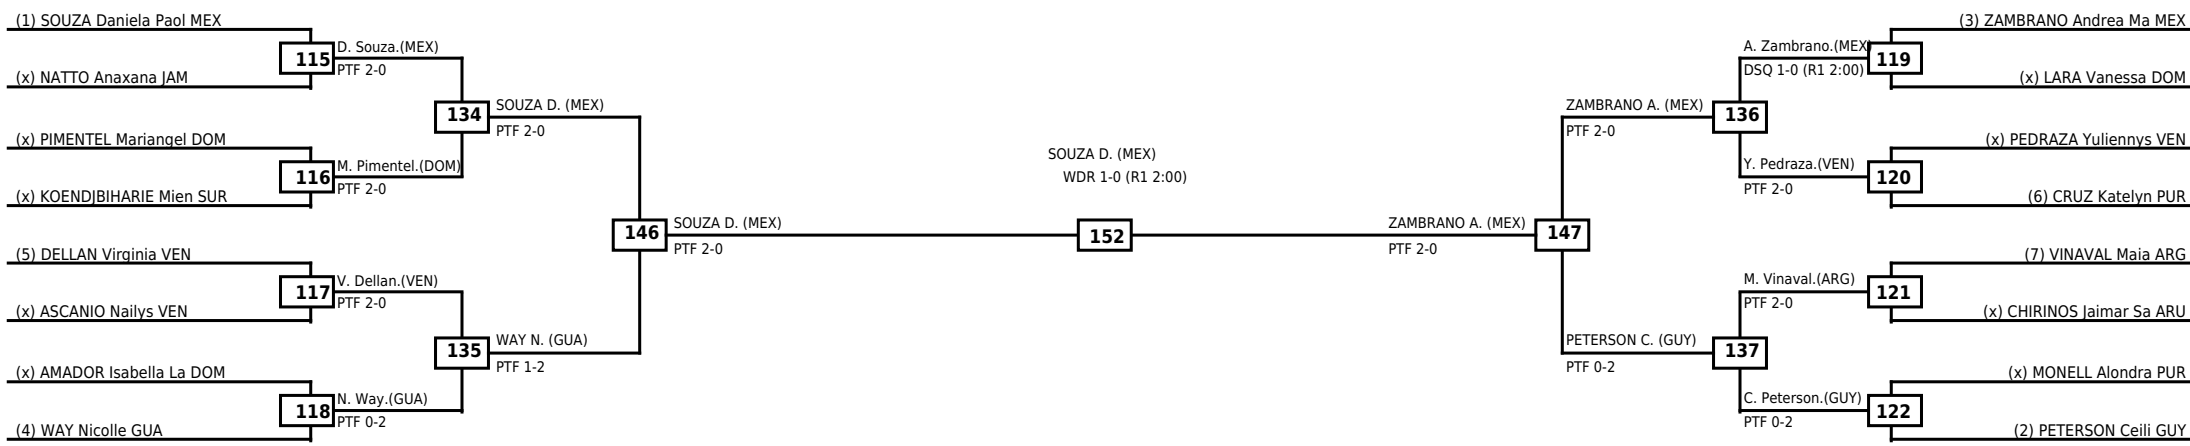

Classification
1 GREENWOOD Makayla USA
2 SOSA Maria Fernanda CUB
3 RUIZ Brenda Anahi ARG
3 MALAGON Laura Natalia COL

LEGEND RSC: Win by Referee stops contest WDR: Win by Withdrawal DQB: Win by Disqualification for Unsportsmanlike behavior  
 (x)Seed PTF: Win by Final score DSQ: Win by Disqualification R: Round

Round of 32
Round of 16
Quarterfinals
Semifinals
Final
Semifinals
Quarterfinals
Round of 16
Round of 32

Classification
1 PAEZ Bertha MEX
2 ROBLES Tamara CUB
3 SALGADO Zaira Paulina MEX
3 LINDO Neshi Lee .WT

**LEGEND** RSC: Win by Referee stops contest    WDR: Win by Withdrawal    DQB: Win by Disqualification for Unsportsmanlike behavior  
 (x)Seed    PTF: Win by Final score    DSQ: Win by Disqualification    R: Round

Round of 16	Quarterfinals	Semifinals	Final
-------------	---------------	------------	-------

Classification
1 SOUZA Daniela Paola MEX
2 ZAMBRANO Andrea Mariana MEX
3 PETERSON Ceili GUY
3 WAY Nicolle GUA