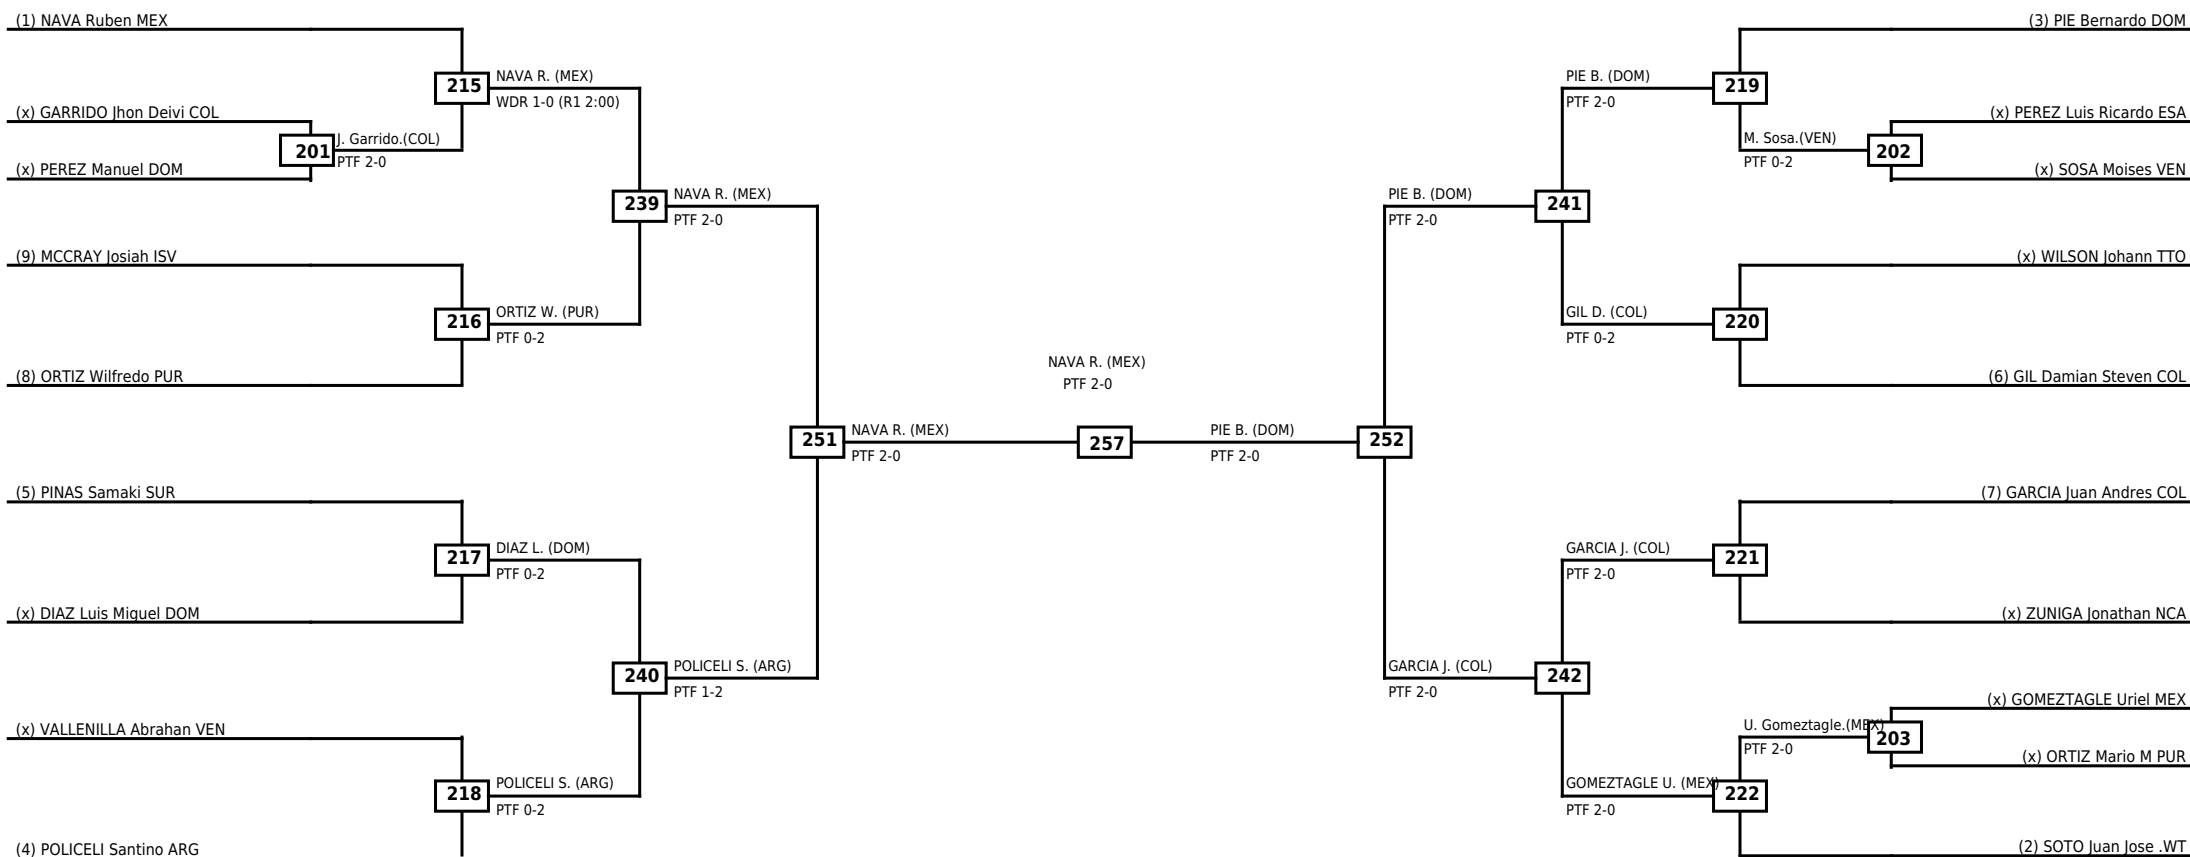

Round of 32
Round of 16
Quarterfinals
Semifinals
Final
Semifinals
Quarterfinals
Round of 16
Round of 32

Classification
1 NAVA Ruben MEX
2 PIE Bernardo DOM
3 GARCIA Juan Andres COL
3 POLICELI Santino ARG

LEGEND RSC: Win by Referee stops contest   WDR: Win by Withdrawal   DQB: Win by Disqualification for Unsportsmanlike behavior
(x)Seed   PTF: Win by Final score   DSQ: Win by Disqualification   R: Round