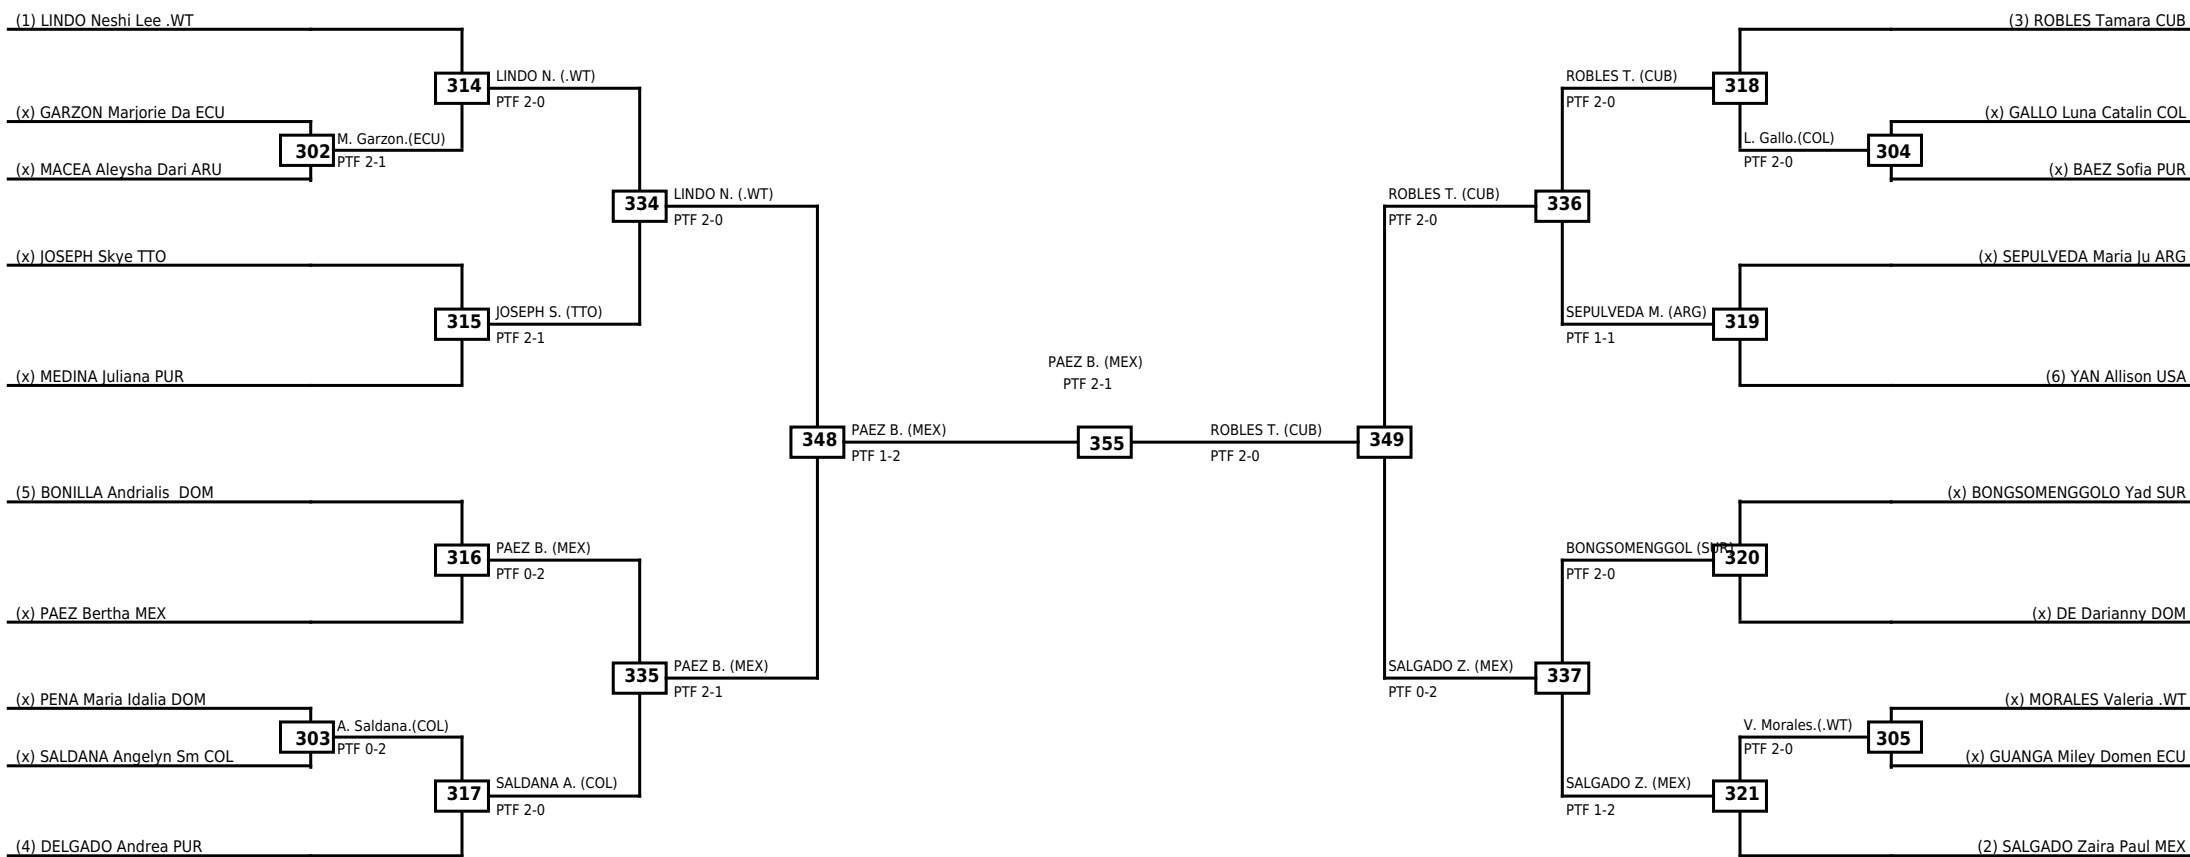

Round of 32
Round of 16
Quarterfinals
Semifinals
Final
Semifinals
Quarterfinals
Round of 16
Round of 32

Classification
1 PAEZ Bertha MEX
2 ROBLES Tamara CUB
3 SALGADO Zaira Paulina MEX
3 LINDO Neshi Lee .WT

LEGEND RSC: Win by Referee stops contest   WDR: Win by Withdrawal   DQB: Win by Disqualification for Unsportsmanlike behavior
(x)Seed   PTF: Win by Final score   DSQ: Win by Disqualification   R: Round