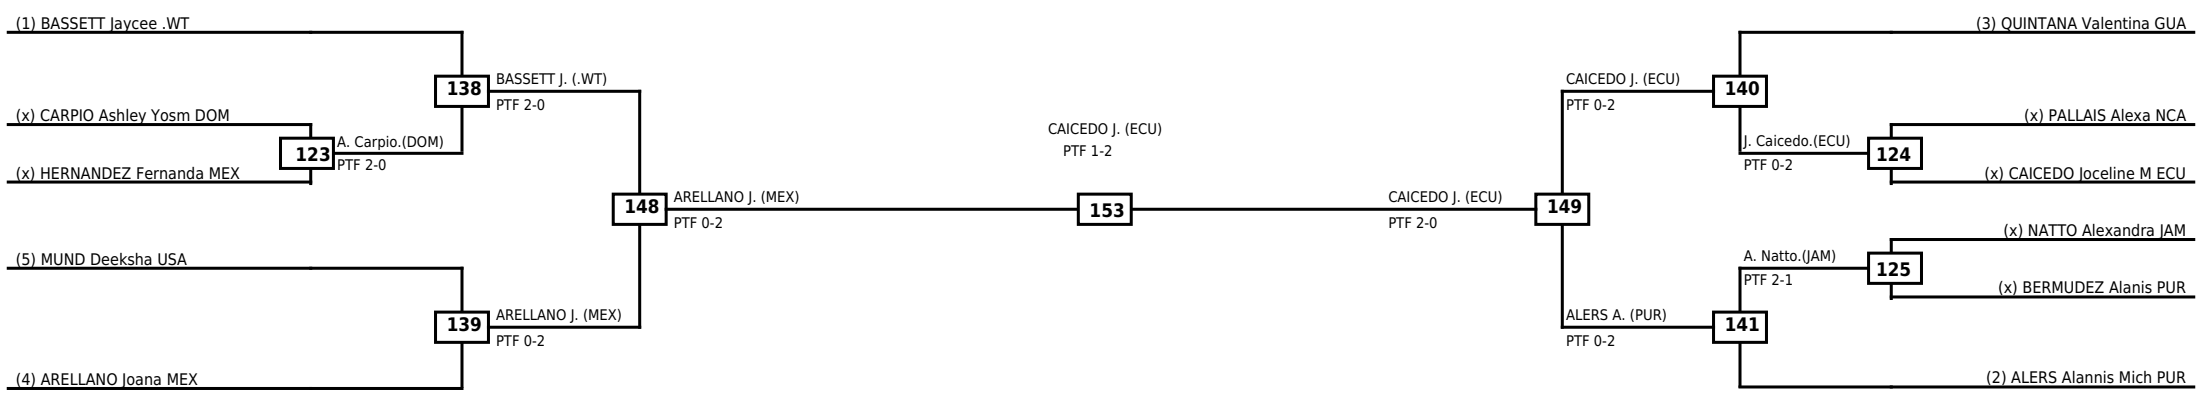

Round of 16	Quarterfinals	Semifinals	Final

Classification
1 CAICEDO Joceline Michell ECU
2 ARELLANO Joana MEX
3 BASSETT Jaycee .WT
3 ALERS Alannis Michelle PUR

LEGEND	RSC: Win by Referee stops contest	WDR: Win by Withdrawal	DQB: Win by Disqualification for Unsportsmanlike behavior
(x)Seed	PTF: Win by Final score	DSQ: Win by Disqualification	R: Round