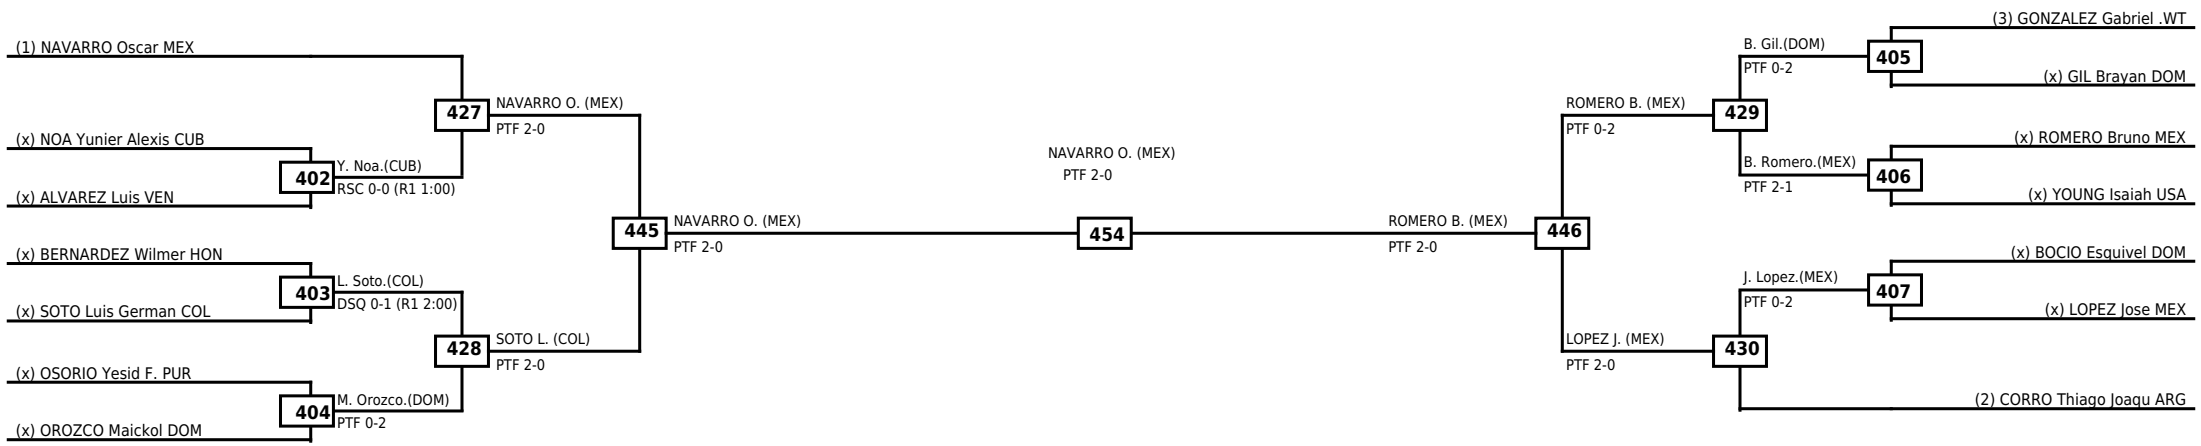

Round of 16	Quarterfinals	Semifinals	Final
-------------	---------------	------------	-------

Classification
1 NAVARRO Oscar MEX
2 ROMERO Bruno MEX
3 SOTO Luis German COL
3 LOPEZ Jose MEX

LEGEND RSC: Win by Referee stops contest    WDR: Win by Withdrawal    DQB: Win by Disqualification for Unsportsmanlike behavior  
 (x)Seed    PTF: Win by Final score    DSQ: Win by Disqualification    R: Round

Round of 32
Round of 16
Quarterfinals
Semifinals
Final
Semifinals
Quarterfinals
Round of 16
Round of 32

Classification
1 CALDERON Kelvin CUB
2 TREJOS Miguel COL
3 SEALY. Brandon JAM
3 MARTINEZ Pedro Luis DOM