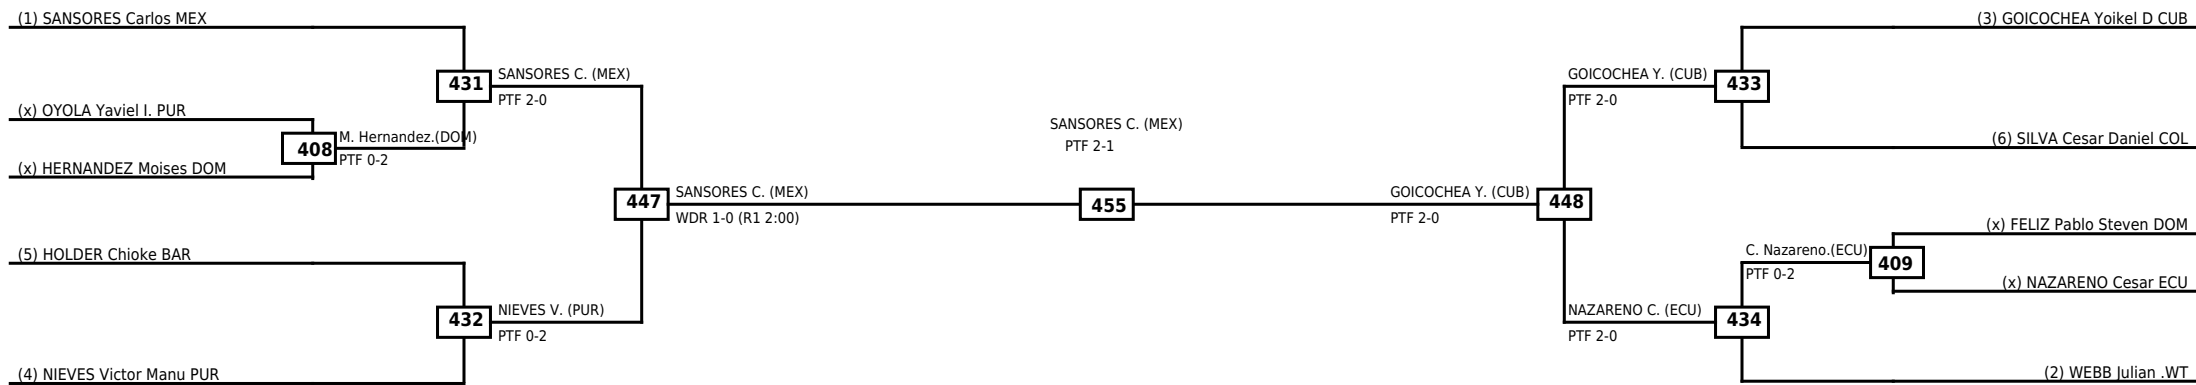

Round of 16 Quarterfinals Semifinals

Final

Semifinals

Quarterfinals Round of 16

Classification
1 SANSORES Carlos MEX
2 GOICOCHEA Yoikel Daniel CUB
3 NAZARENO Cesar ECU
3 NIEVES Victor Manuel PUR

LEGEND RSC: Win by Referee stops contest   WDR: Win by Withdrawal   DQB: Win by Disqualification for Unsportsmanlike behavior
(x)Seed   PTF: Win by Final score   DSQ: Win by Disqualification   R: Round