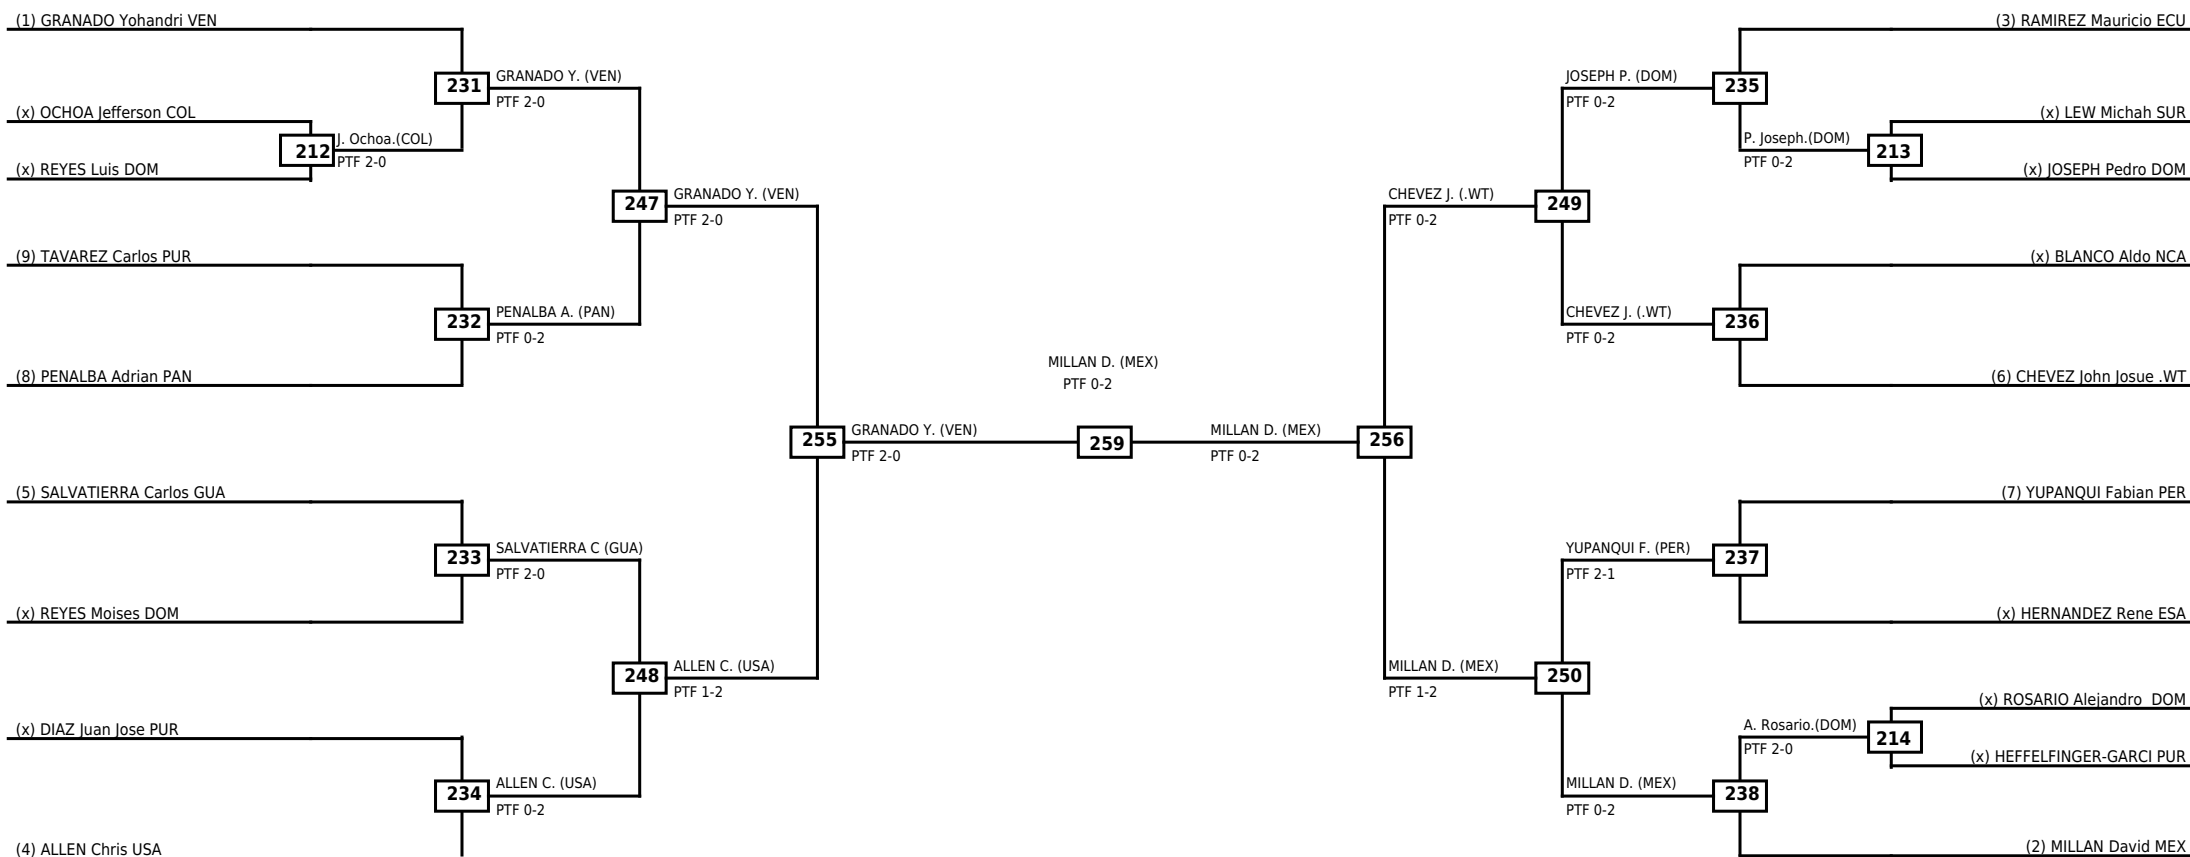

Round of 32
Round of 16
Quarterfinals
Semifinals
Final
Semifinals
Quarterfinals
Round of 16
Round of 32

Classification
1 MILLAN David MEX
2 GRANADO Yohandri VEN
3 CHEVEZ John Josue .WT
3 ALLEN Chris USA

LEGEND RSC: Win by Referee stops contest   WDR: Win by Withdrawal   DQB: Win by Disqualification for Unsportsmanlike behavior
(x)Seed   PTF: Win by Final score   DSQ: Win by Disqualification   R: Round