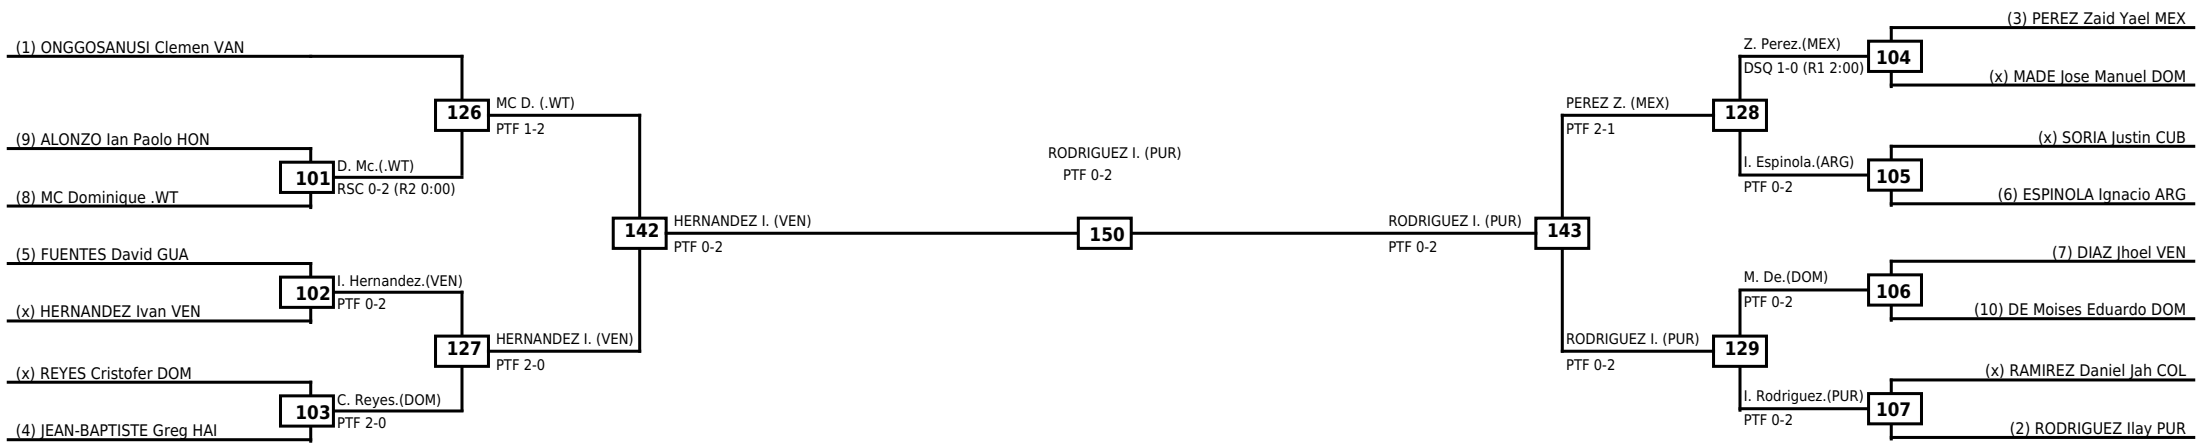

Round of 16	Quarterfinals	Semifinals	Final

Classification
1 RODRIGUEZ Ilay PUR
2 HERNANDEZ Ivan VEN
3 PEREZ Zaid Yael MEX
3 MC Dominique .WT

LEGEND RSC: Win by Referee stops contest   WDR: Win by Withdrawal   DQB: Win by Disqualification for Unsportsmanlike behavior
(x)Seed   PTF: Win by Final score   DSQ: Win by Disqualification   R: Round