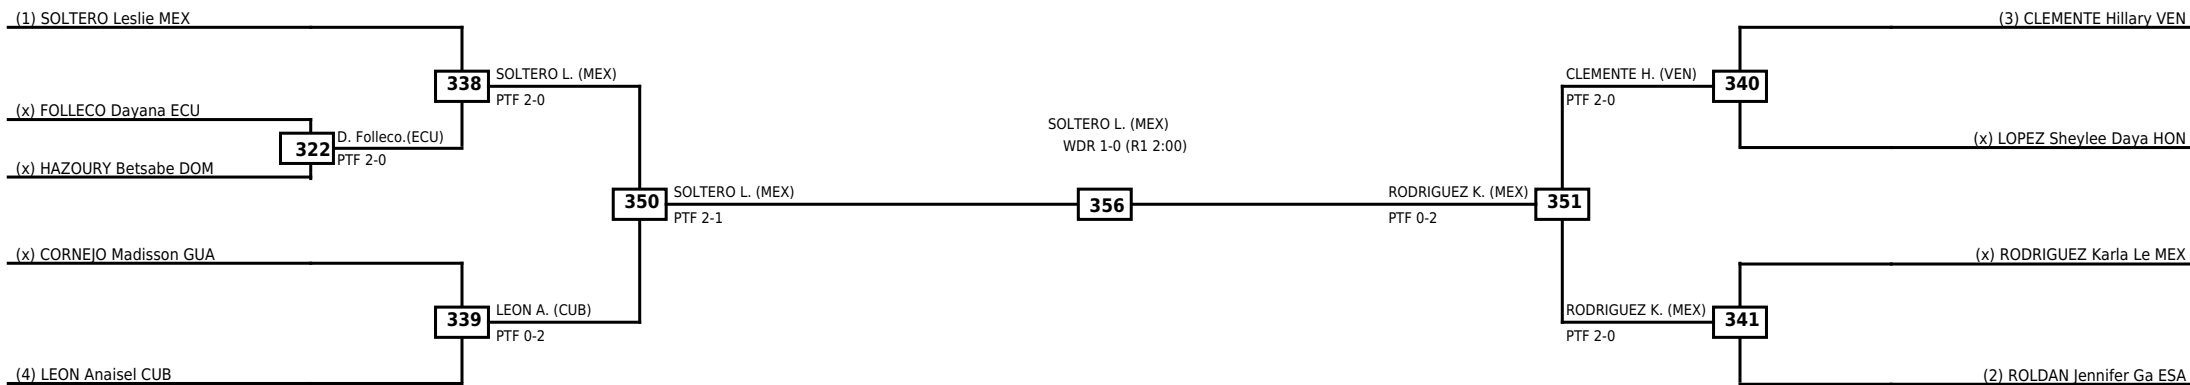

Round of 16	Quarterfinals	Semifinals	Final

Classification
1 SOLTERO Leslie MEX
2 RODRIGUEZ Karla Leonor MEX
3 LEON Anaisel CUB
3 CLEMENTE Hillary VEN

LEGEND	RSC: Win by Referee stops contest	WDR: Win by Withdrawal	DQB: Win by Disqualification for Unsportsmanlike behavior
(x)Seed	PTF: Win by Final score	DSQ: Win by Disqualification	R: Round