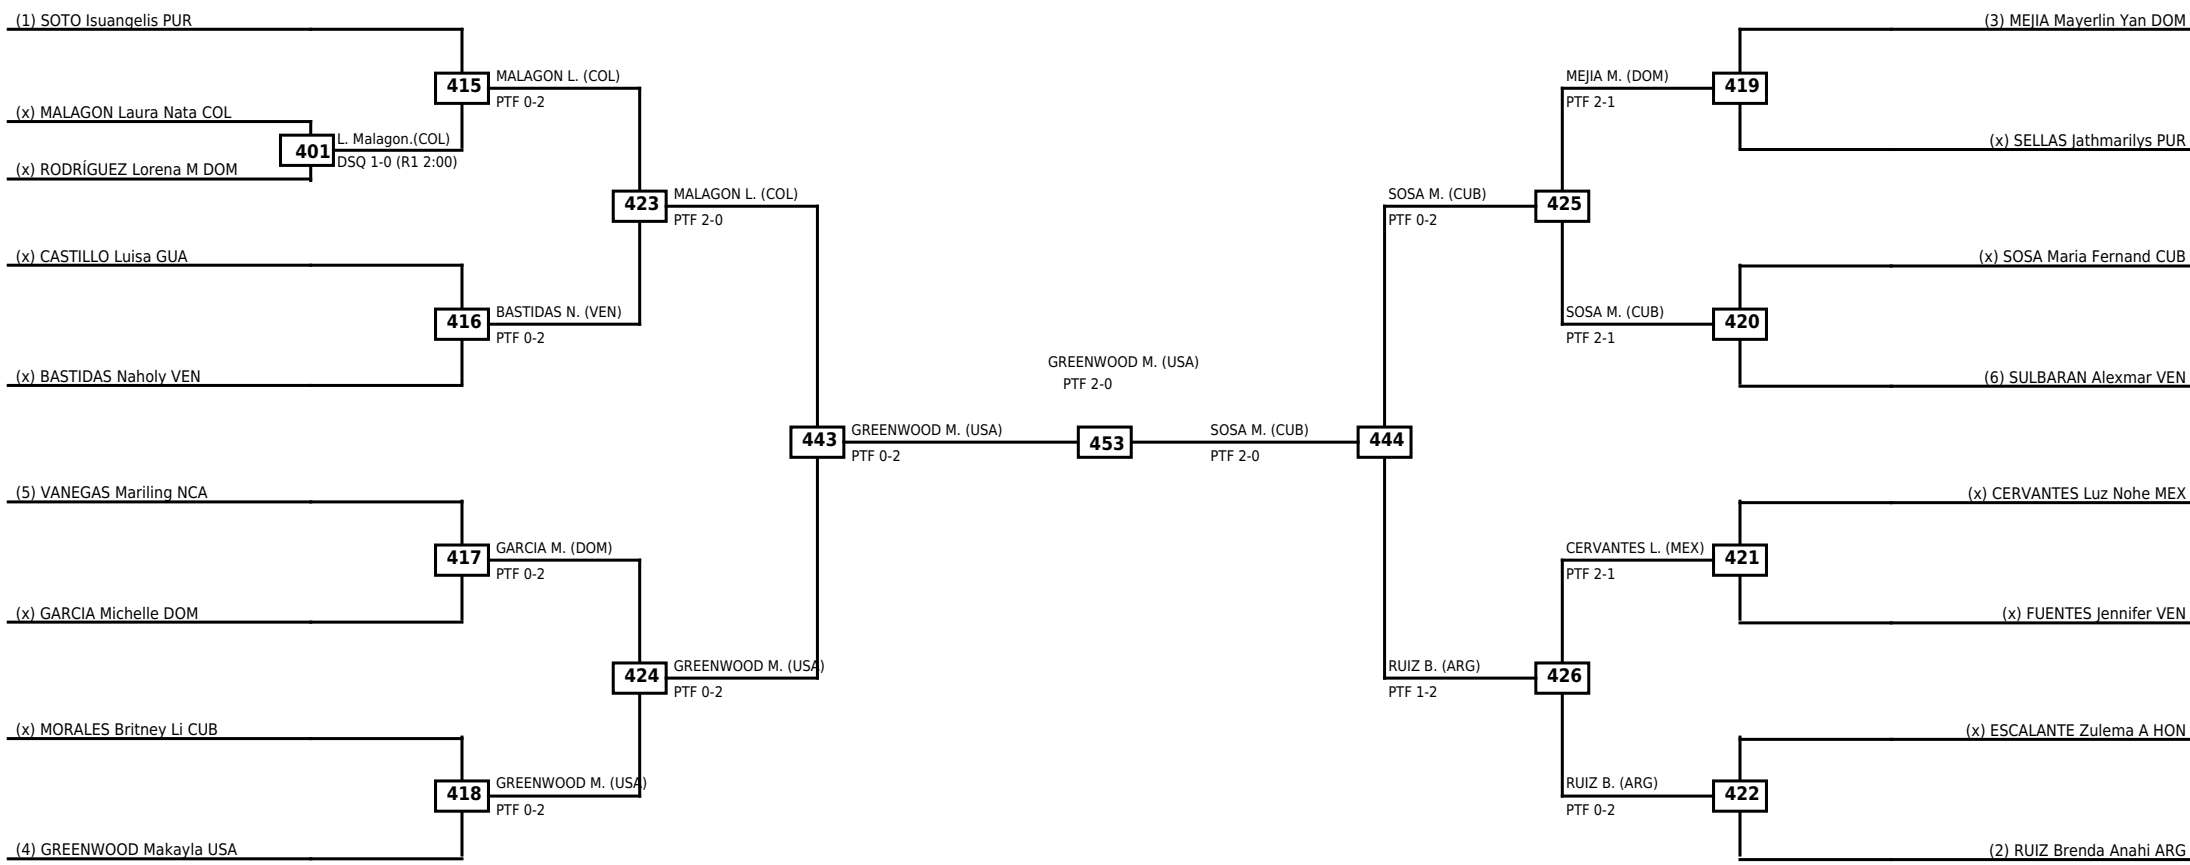

Round of 16	Quarterfinals	Semifinals	Final
-------------	---------------	------------	-------

Classification
1 LEE Ava Soon HAI
2 RIVAS Victoria ARG
3 RODRIGUEZ Madelyn Andrea DOM
3 OLIVEIRA Mikaela BRA

LEGEND RSC: Win by Referee stops contest WDR: Win by Withdrawal DQB: Win by Disqualification for Unsportsmanlike behavior  
(x)Seed PTF: Win by Final score DSQ: Win by Disqualification R: Round

Round of 16	Quarterfinals	Semifinals	Final
-------------	---------------	------------	-------

Round of 32	Round of 16	Quarterfinals	Semifinals	Final	Semifinals	Quarterfinals	Round of 16	Round of 32
-------------	-------------	---------------	------------	-------	------------	---------------	-------------	-------------