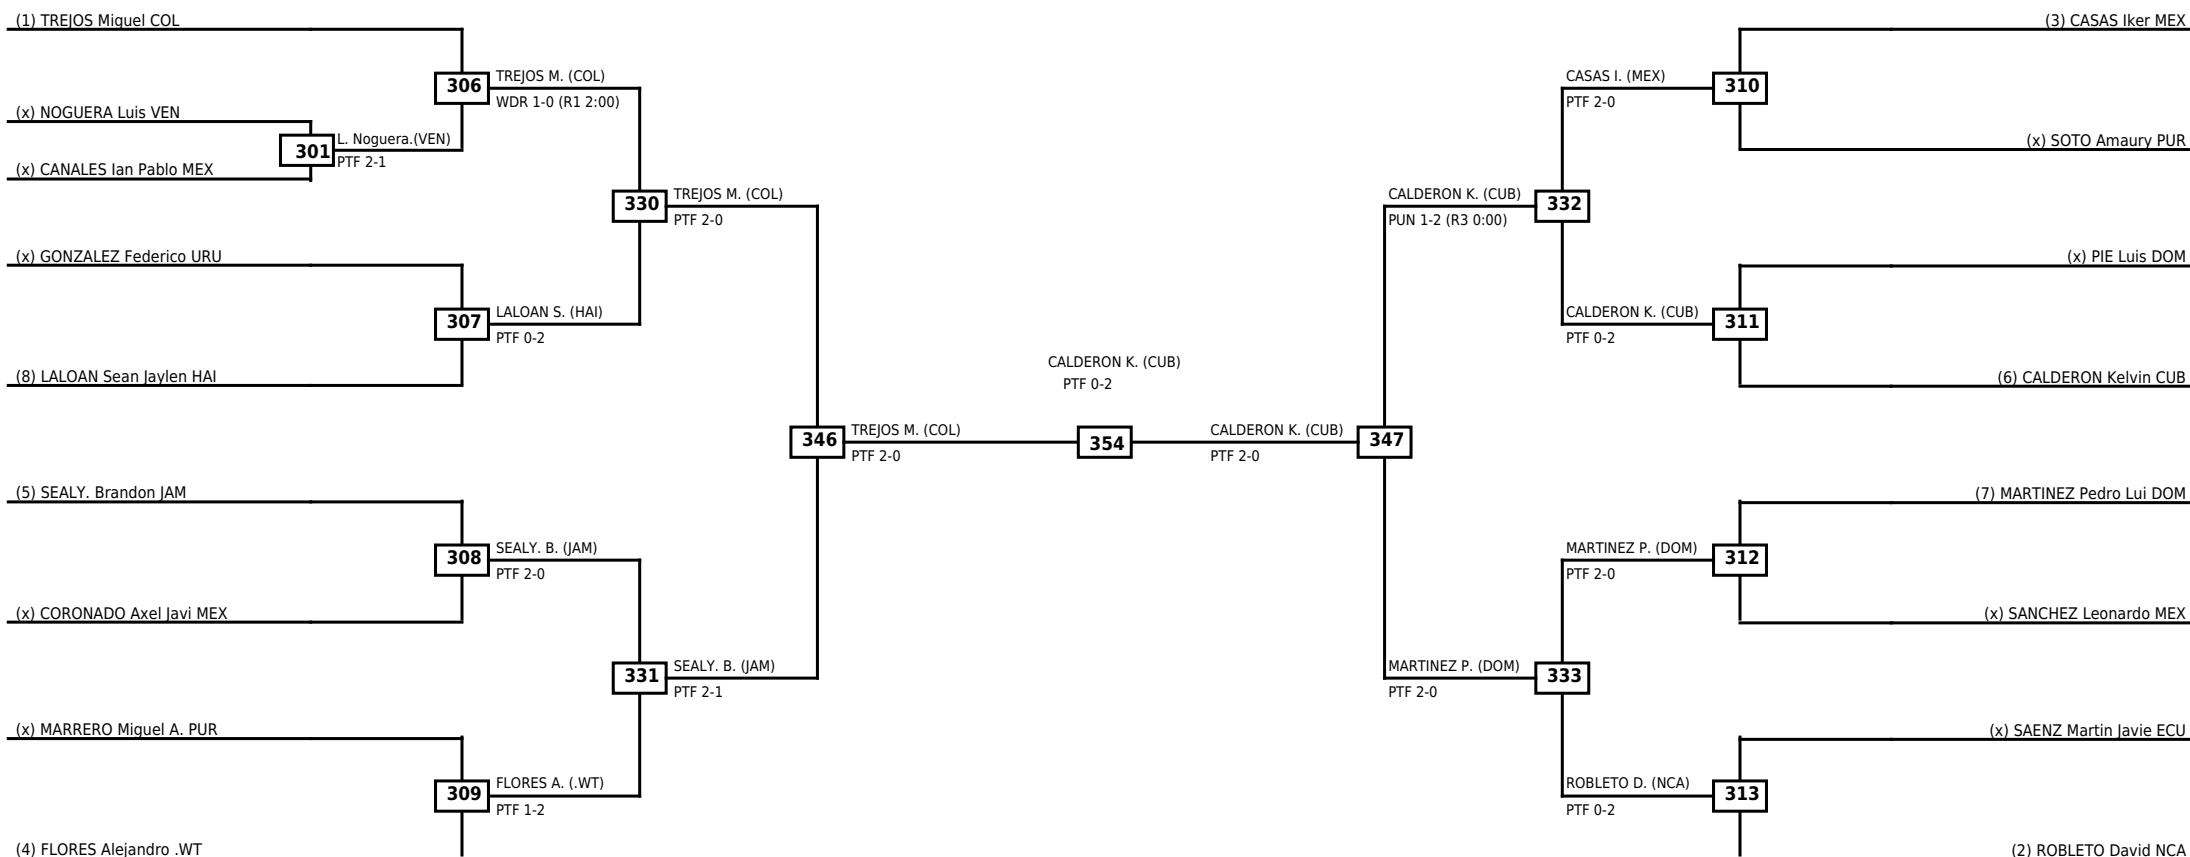

Round of 16	Quarterfinals	Semifinals	Final
-------------	---------------	------------	-------

Classification
1 NAVARRO Oscar MEX
2 ROMERO Bruno MEX
3 SOTO Luis German COL
3 LOPEZ Jose MEX

LEGEND RSC: Win by Referee stops contest    WDR: Win by Withdrawal    DQB: Win by Disqualification for Unsportsmanlike behavior  
 (x)Seed    PTF: Win by Final score    DSQ: Win by Disqualification    R: Round

Round of 32
Round of 16
Quarterfinals
Semifinals
Final
Semifinals
Quarterfinals
Round of 16
Round of 32

Classification
1 CALDERON Kelvin CUB
2 TREJOS Miguel COL
3 SEALY. Brandon JAM
3 MARTINEZ Pedro Luis DOM

Round of 32	Round of 16	Quarterfinals	Semifinals	Final	Semifinals	Quarterfinals	Round of 16	Round of 32
-------------	-------------	---------------	------------	-------	------------	---------------	-------------	-------------