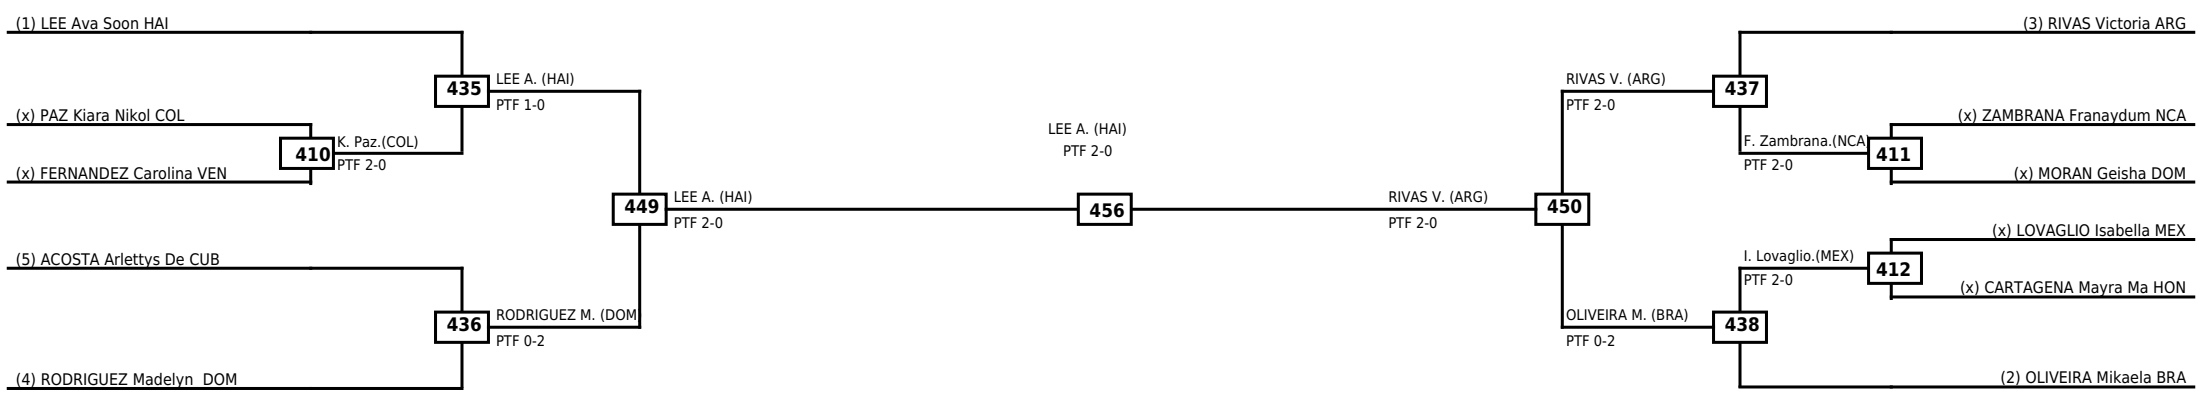

**Final**

**Semifinals**

**Quarterfinals Round of 16**

Classification
1 SANSORES Carlos MEX
2 GOICOCHEA Yoikel Daniel CUB
3 NAZARENO Cesar ECU
3 NIEVES Victor Manuel PUR

**LEGEND** RSC: Win by Referee stops contest    WDR: Win by Withdrawal    DQB: Win by Disqualification for Unsportsmanlike behavior  
 (x)Seed    PTF: Win by Final score    DSQ: Win by Disqualification    R: Round

Round of 16	Quarterfinals	Semifinals	Final
-------------	---------------	------------	-------

Classification
1 LEE Ava Soon HAI
2 RIVAS Victoria ARG
3 RODRIGUEZ Madelyn Andrea DOM
3 OLIVEIRA Mikaela BRA