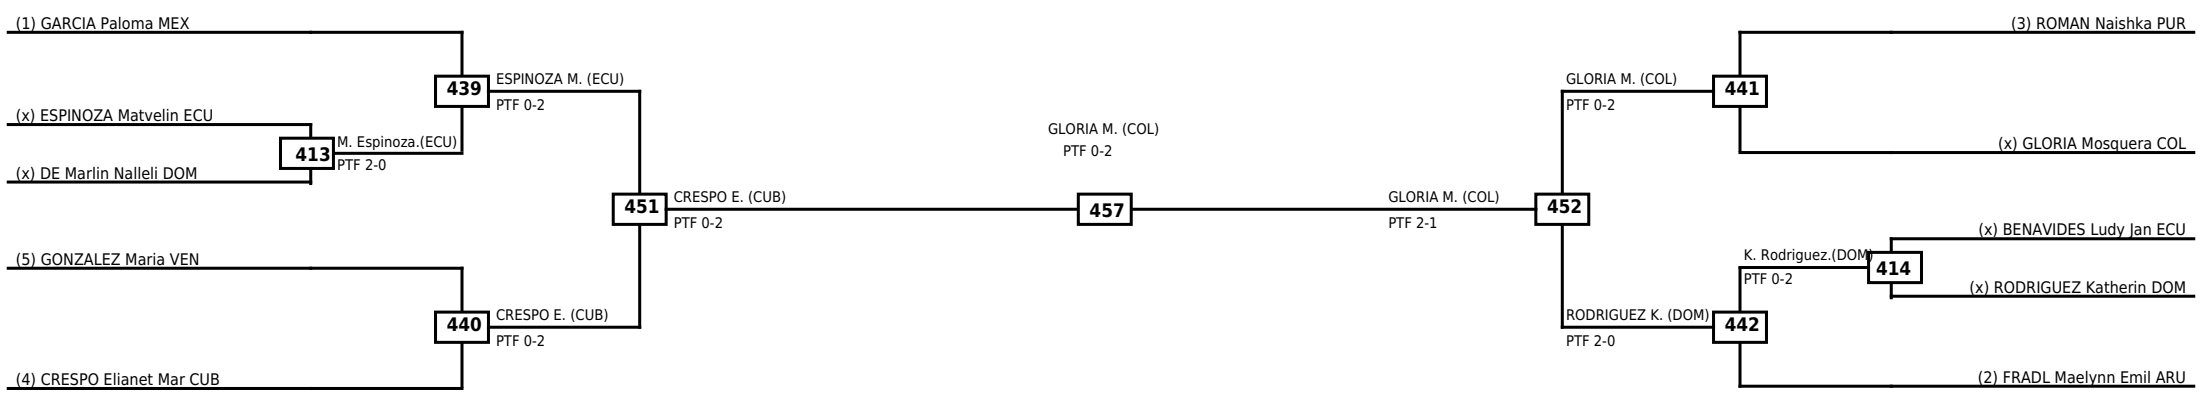

Round of 16	Quarterfinals	Semifinals	Final
-------------	---------------	------------	-------

Classification
1 SOUZA Daniela Paola MEX
2 ZAMBRANO Andrea Mariana MEX
3 PETERSON Ceili GUY
3 WAY Nicolle GUA

LEGEND RSC: Win by Referee stops contest WDR: Win by Withdrawal DQB: Win by Disqualification for Unsportsmanlike behavior  
 (x)Seed PTF: Win by Final score DSQ: Win by Disqualification R: Round

Round of 16	Quarterfinals	Semifinals	Final
-------------	---------------	------------	-------

Round of 16	Quarterfinals	Semifinals	Final
-------------	---------------	------------	-------

Classification
1 GLORIA Mosquera COL
2 CRESPO Elianet Maria CUB
3 RODRIGUEZ Katherine DOM
3 ESPINOZA Matvelin ECU