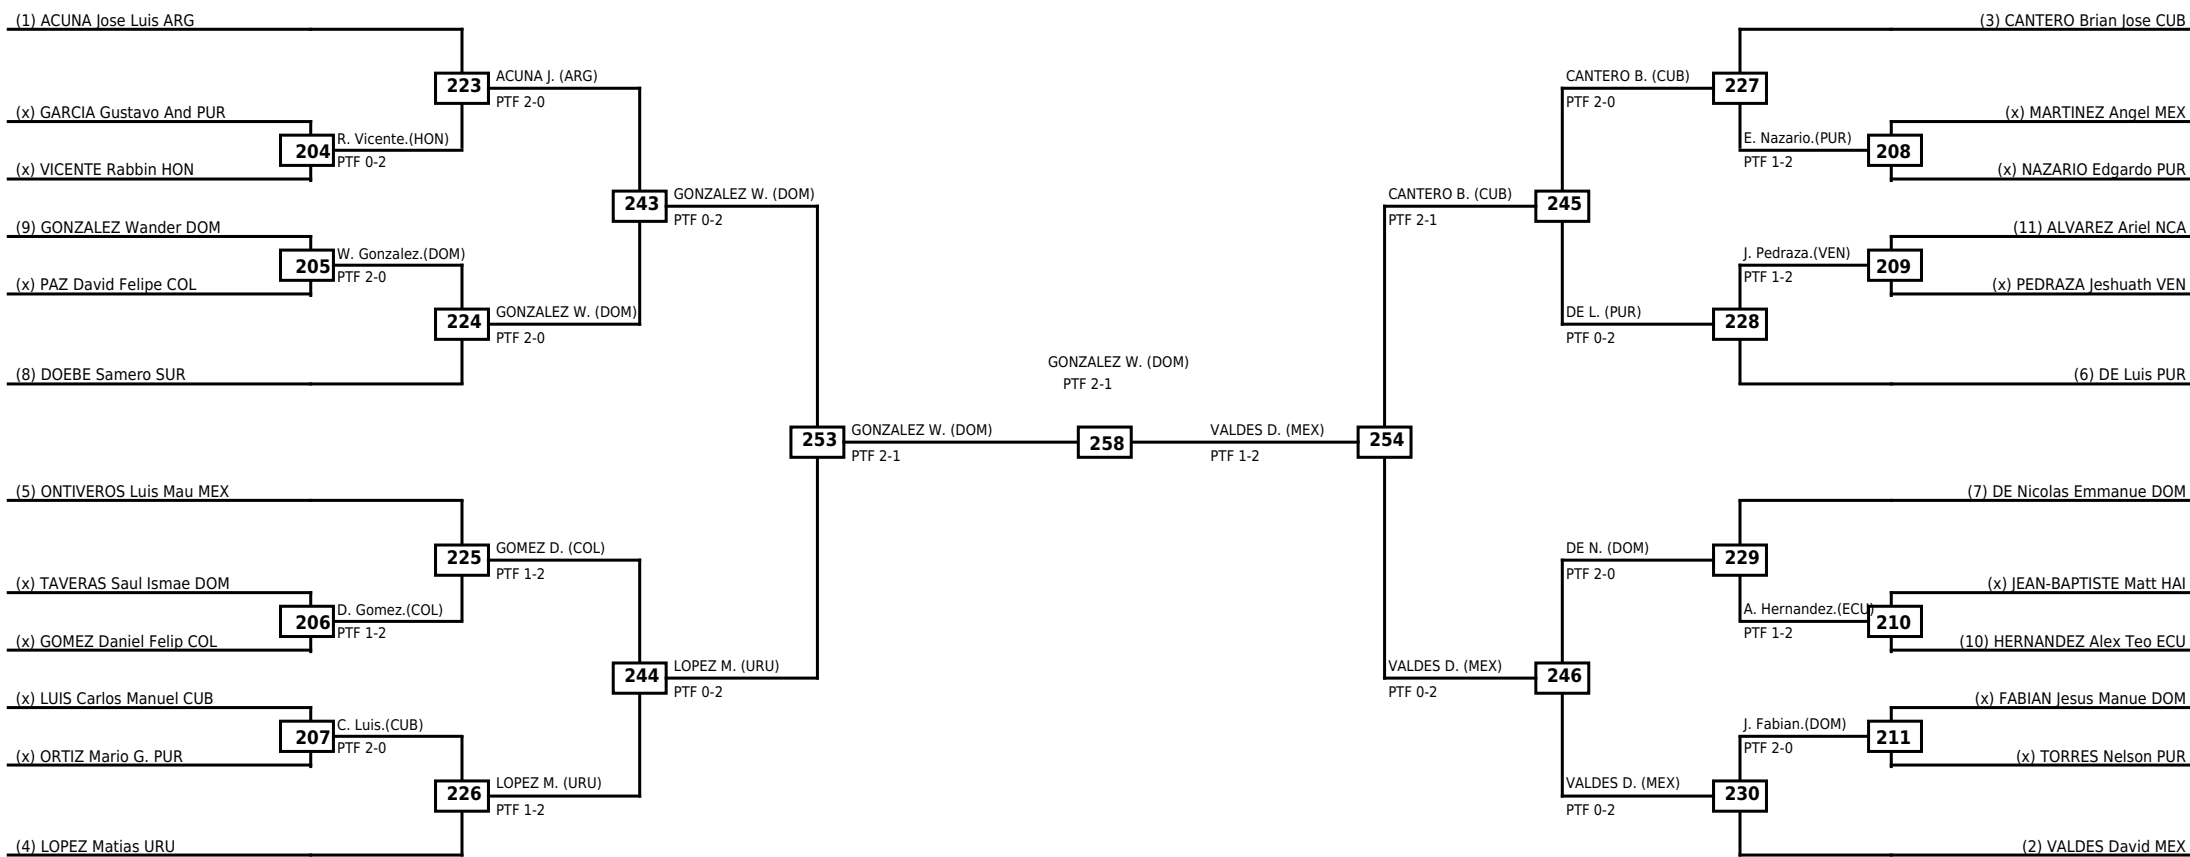

Round of 32   Round of 16   Quarterfinals   Semifinals   Final   Semifinals   Quarterfinals   Round of 16   Round of 32

Classification
1 GONZALEZ Wander DOM
2 VALDES David MEX
3 LOPEZ Matias URU
3 CANTERO Brian Jose CUB

LEGEND RSC: Win by Referee stops contest   WDR: Win by Withdrawal   DQB: Win by Disqualification for Unsportsmanlike behavior
(x)Seed   PTF: Win by Final score   DSQ: Win by Disqualification   R: Round