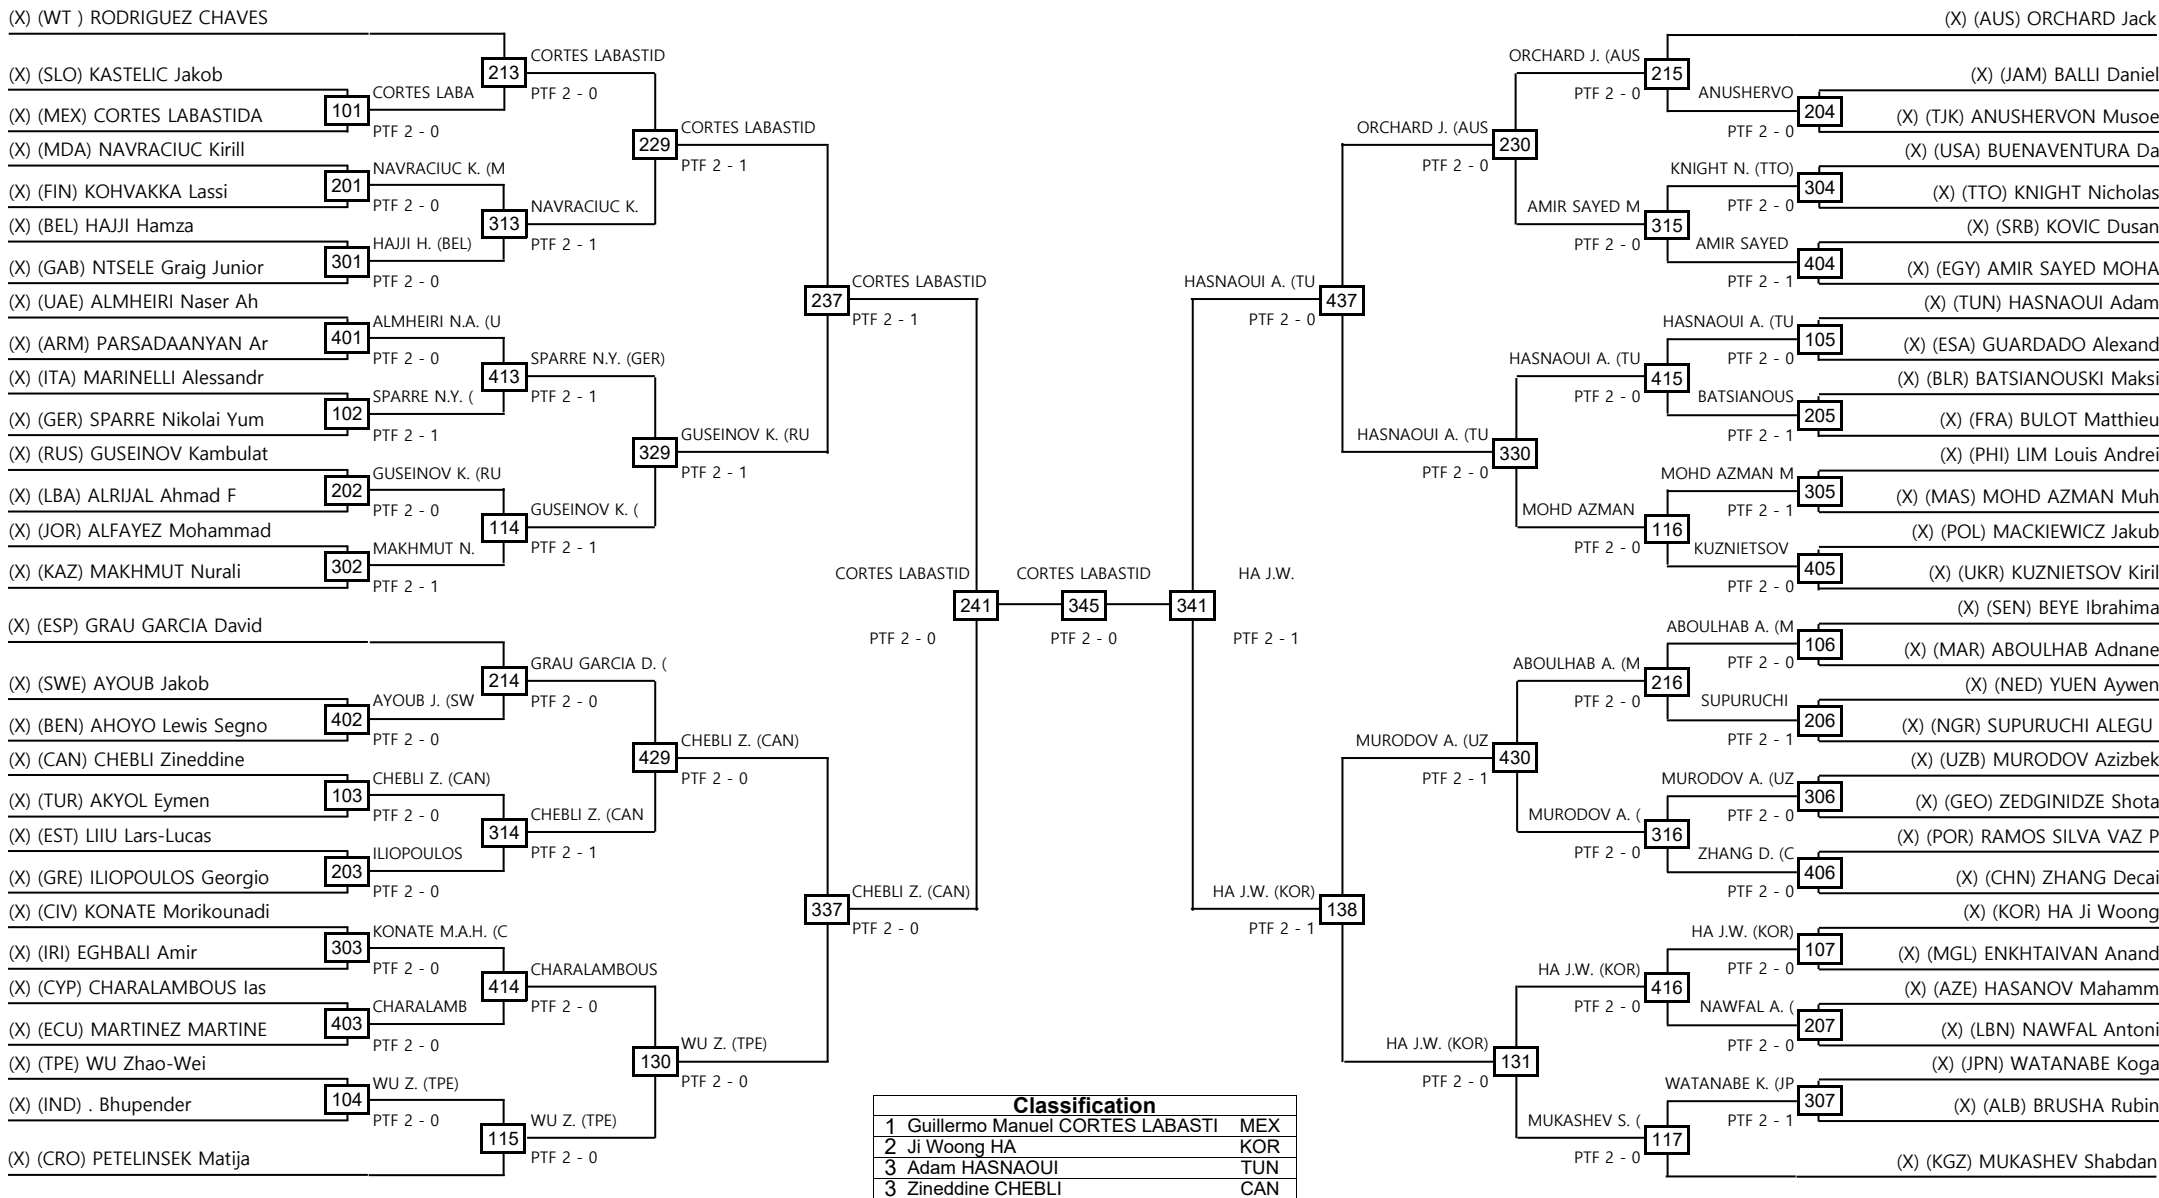

Women -44kg Contestants: 45

Round of 64 Round of 32 Round of 16 Quarterfinals Semifinals Final Semifinals Quarterfinals Round of 16 Round of 32 Round of 64

LEGEND RSC: Win by Referee Stop the contest WDR: Win by Withdrawal DQB: Win by Disqualification for unsportsmanlike behavior
 (x): Seed PTF: Win by final score DSQ: Win by disqualification R: Round

Women -68kg Contestants: 36

Round of 64 Round of 32 Round of 16 Quarterfinals Semifinals Final Semifinals Quarterfinals Round of 16 Round of 32 Round of 64

LEGEND RSC: Win by Referee Stop the contest WDR: Win by Withdrawal DQB: Win by Disqualification for unsportsmanlike behavior
 (x): Seed PTF: Win by final score DSQ: Win by disqualification R: Round

Men -59kg Contestants: 59

Round of 64 Round of 32 Round of 16 Quarterfinals Semifinals Final Semifinals Quarterfinals Round of 16 Round of 32 Round of 64

LEGEND RSC: Win by Referee Stop the contest WDR: Win by Withdrawal DQB: Win by Disqualification for unsportsmanlike behavior
 (x): Seed PTF: Win by final score DSQ: Win by disqualification R: Round

Men -78kg Contestants: 37

Round of 64 Round of 32 Round of 16 Quarterfinals Semifinals Final Semifinals Quarterfinals Round of 16 Round of 32 Round of 64

LEGEND RSC: Win by Referee Stop the contest WDR: Win by Withdrawal DQB: Win by Disqualification for unsportsmanlike behavior
 (x): Seed PTF: Win by final score DSQ: Win by disqualification R: Round