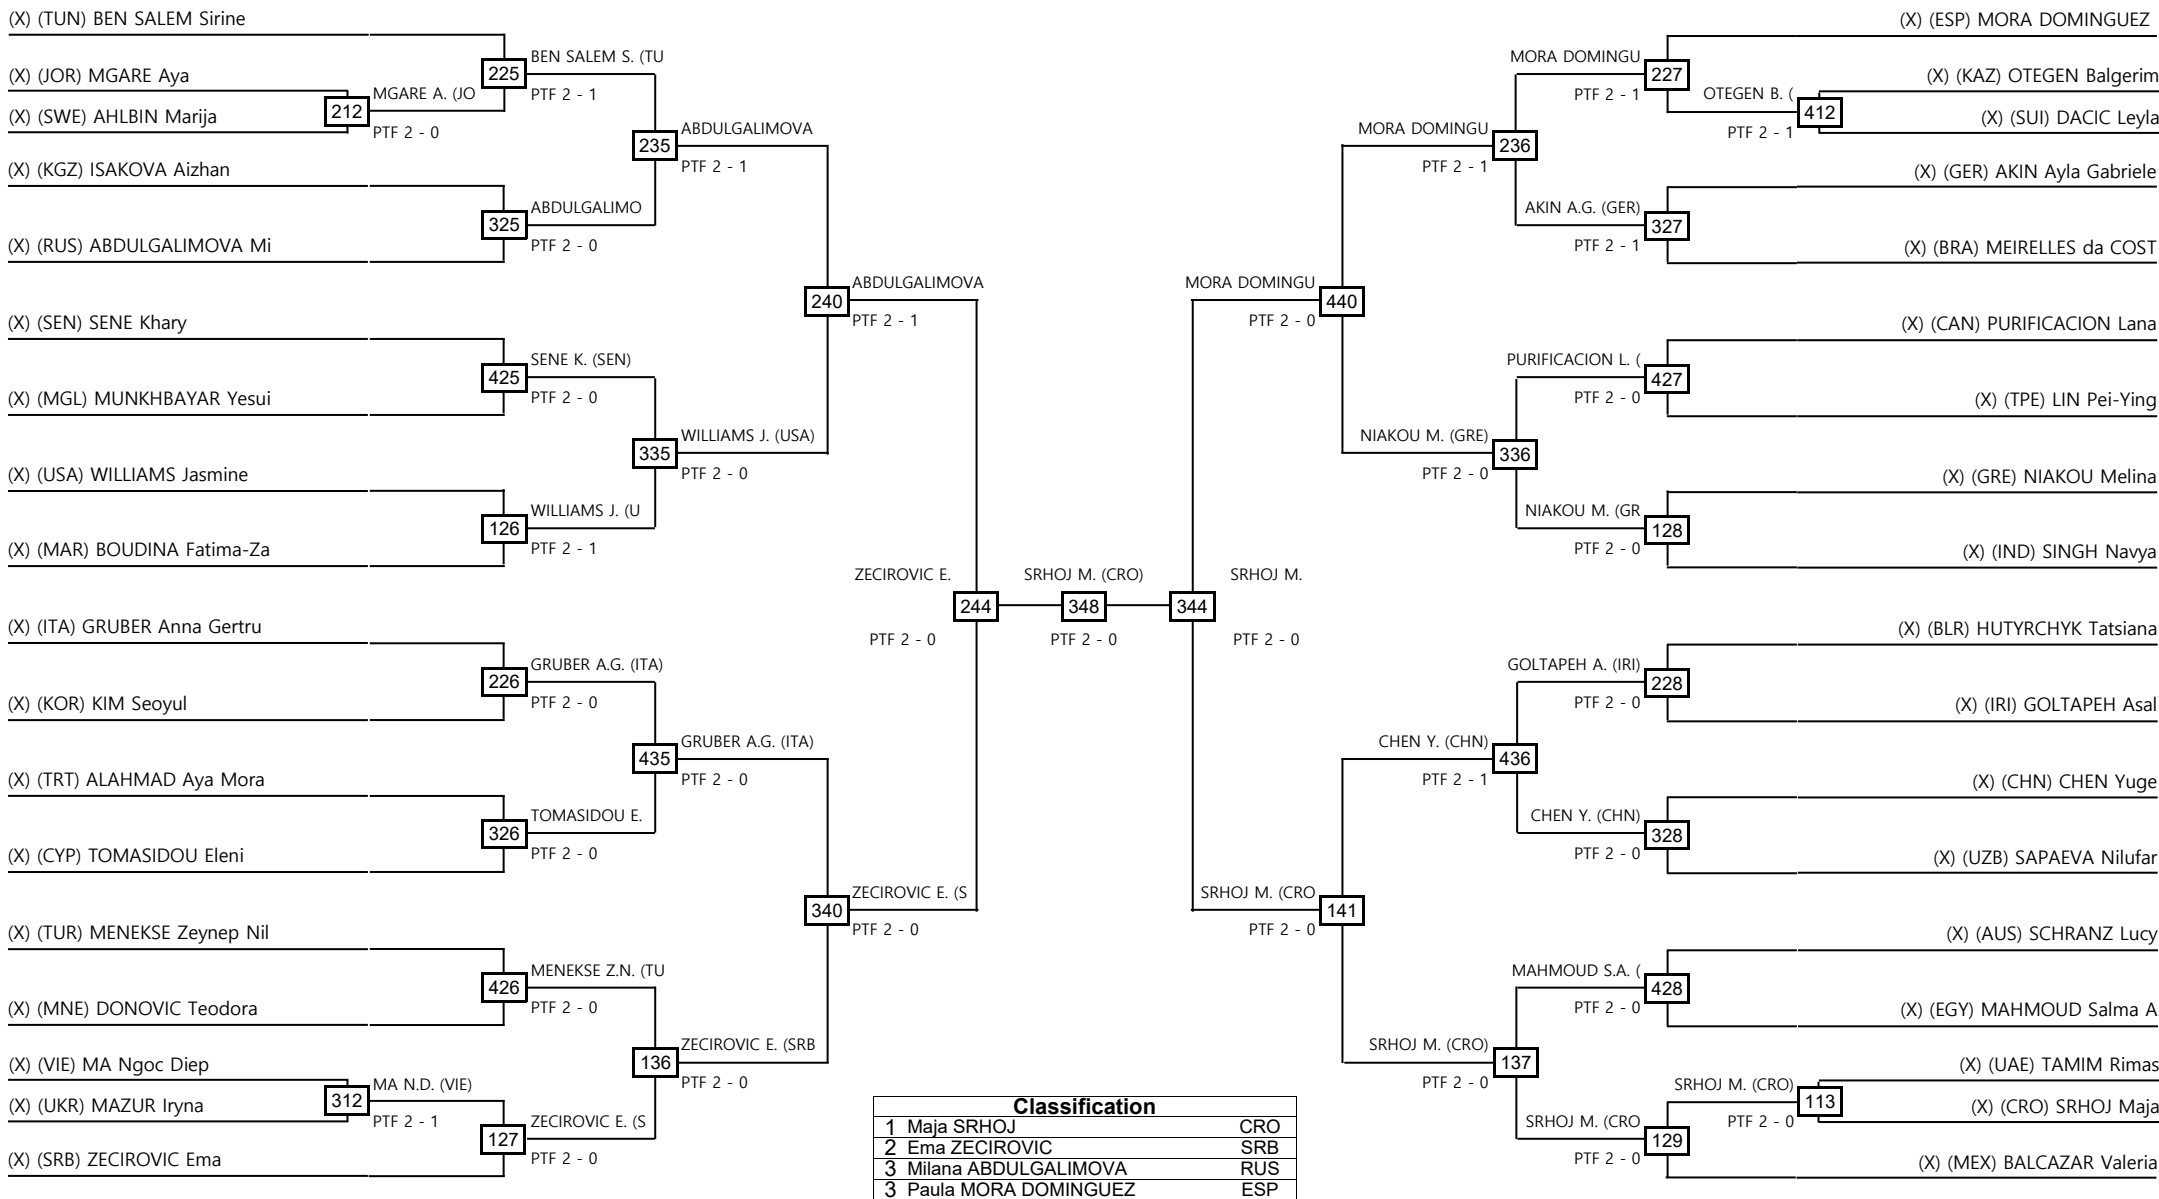

Women -44kg Contestants: 45

Round of 64 Round of 32 Round of 16 Quarterfinals Semifinals Final Semifinals Quarterfinals Round of 16 Round of 32 Round of 64

LEGEND RSC: Win by Referee Stop the contest WDR: Win by Withdrawal DQB: Win by Disqualification for unsportsmanlike behavior
 (x): Seed PTF: Win by final score DSQ: Win by disqualification R: Round

Women -68kg Contestants: 36

Round of 64 Round of 32 Round of 16 Quarterfinals Semifinals Final Semifinals Quarterfinals Round of 16 Round of 32 Round of 64

LEGEND RSC: Win by Referee Stop the contest WDR: Win by Withdrawal DQB: Win by Disqualification for unsportsmanlike behavior
 (x): Seed PTF: Win by final score DSQ: Win by disqualification R: Round

Men -59kg Contestants: 59

Round of 64 Round of 32 Round of 16 Quarterfinals Semifinals Final Semifinals Quarterfinals Round of 16 Round of 32 Round of 64

LEGEND RSC: Win by Referee Stop the contest WDR: Win by Withdrawal DQB: Win by Disqualification for unsportsmanlike behavior
 (x): Seed PTF: Win by final score DSQ: Win by disqualification R: Round

Men -78kg Contestants: 37

Round of 64 Round of 32 Round of 16 Quarterfinals Semifinals Final Semifinals Quarterfinals Round of 16 Round of 32 Round of 64

LEGEND RSC: Win by Referee Stop the contest WDR: Win by Withdrawal DQB: Win by Disqualification for unsportsmanlike behavior
 (x): Seed PTF: Win by final score DSQ: Win by disqualification R: Round