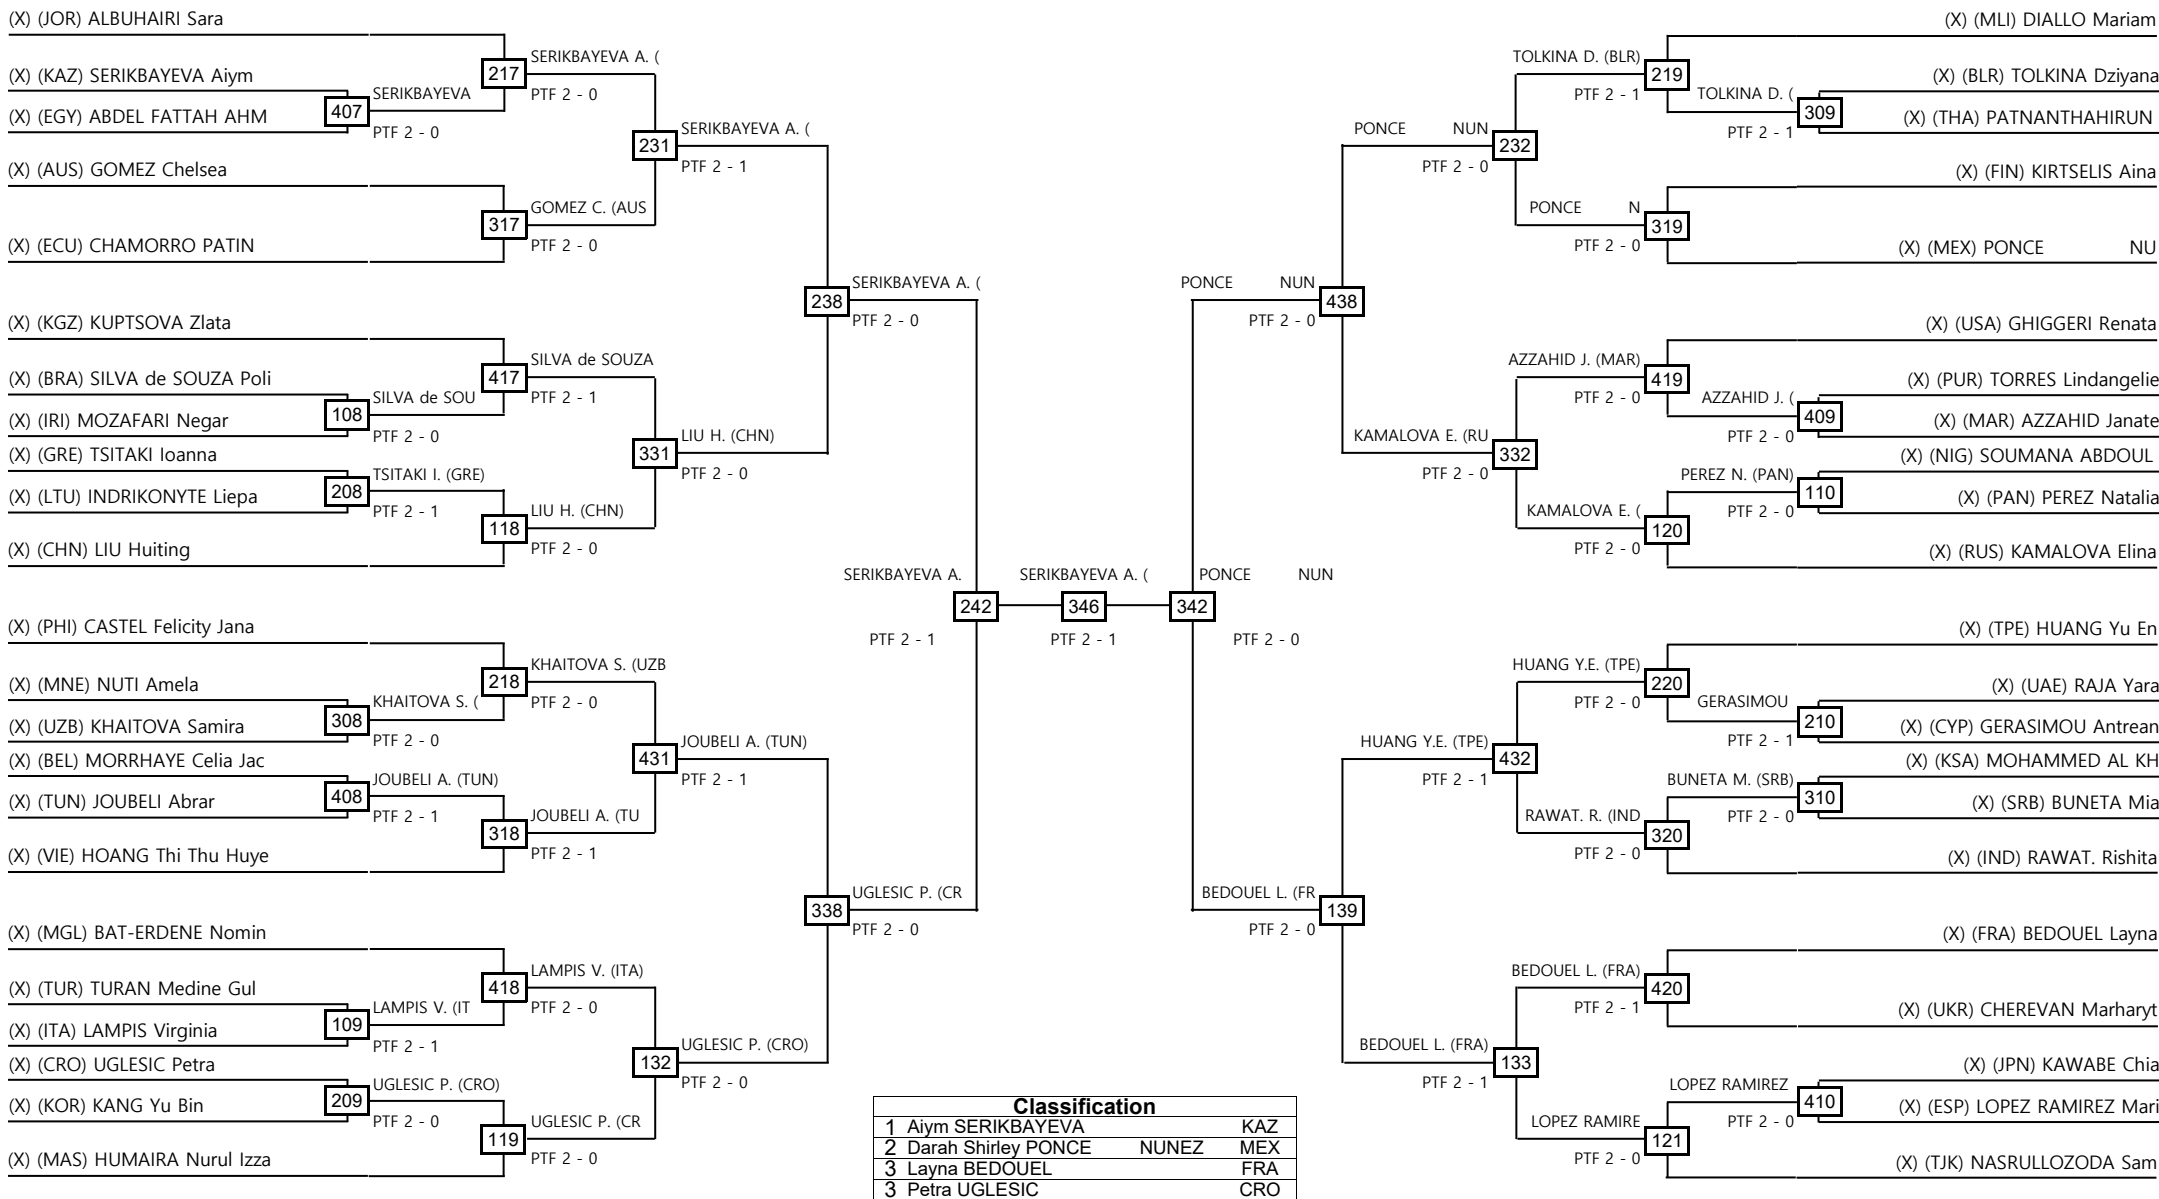

Women -44kg Contestants: 45

Round of 64 Round of 32 Round of 16 Quarterfinals Semifinals Final Semifinals Quarterfinals Round of 16 Round of 32 Round of 64

LEGEND RSC: Win by Referee Stop the contest WDR: Win by Withdrawal DQB: Win by Disqualification for unsportsmanlike behavior
 (x): Seed PTF: Win by final score DSQ: Win by disqualification R: Round

Women -68kg Contestants: 36

Round of 64 Round of 32 Round of 16 Quarterfinals Semifinals Final Semifinals Quarterfinals Round of 16 Round of 32 Round of 64

LEGEND RSC: Win by Referee Stop the contest WDR: Win by Withdrawal DQB: Win by Disqualification for unsportsmanlike behavior
 (x): Seed PTF: Win by final score DSQ: Win by disqualification R: Round

Men -59kg Contestants: 59

Round of 64 Round of 32 Round of 16 Quarterfinals Semifinals Final Semifinals Quarterfinals Round of 16 Round of 32 Round of 64

LEGEND RSC: Win by Referee Stop the contest WDR: Win by Withdrawal DQB: Win by Disqualification for unsportsmanlike behavior
 (x): Seed PTF: Win by final score DSQ: Win by disqualification R: Round

Men -78kg Contestants: 37

Round of 64 Round of 32 Round of 16 Quarterfinals Semifinals Final Semifinals Quarterfinals Round of 16 Round of 32 Round of 64

LEGEND RSC: Win by Referee Stop the contest WDR: Win by Withdrawal DQB: Win by Disqualification for unsportsmanlike behavior
 (x): Seed PTF: Win by final score DSQ: Win by disqualification R: Round