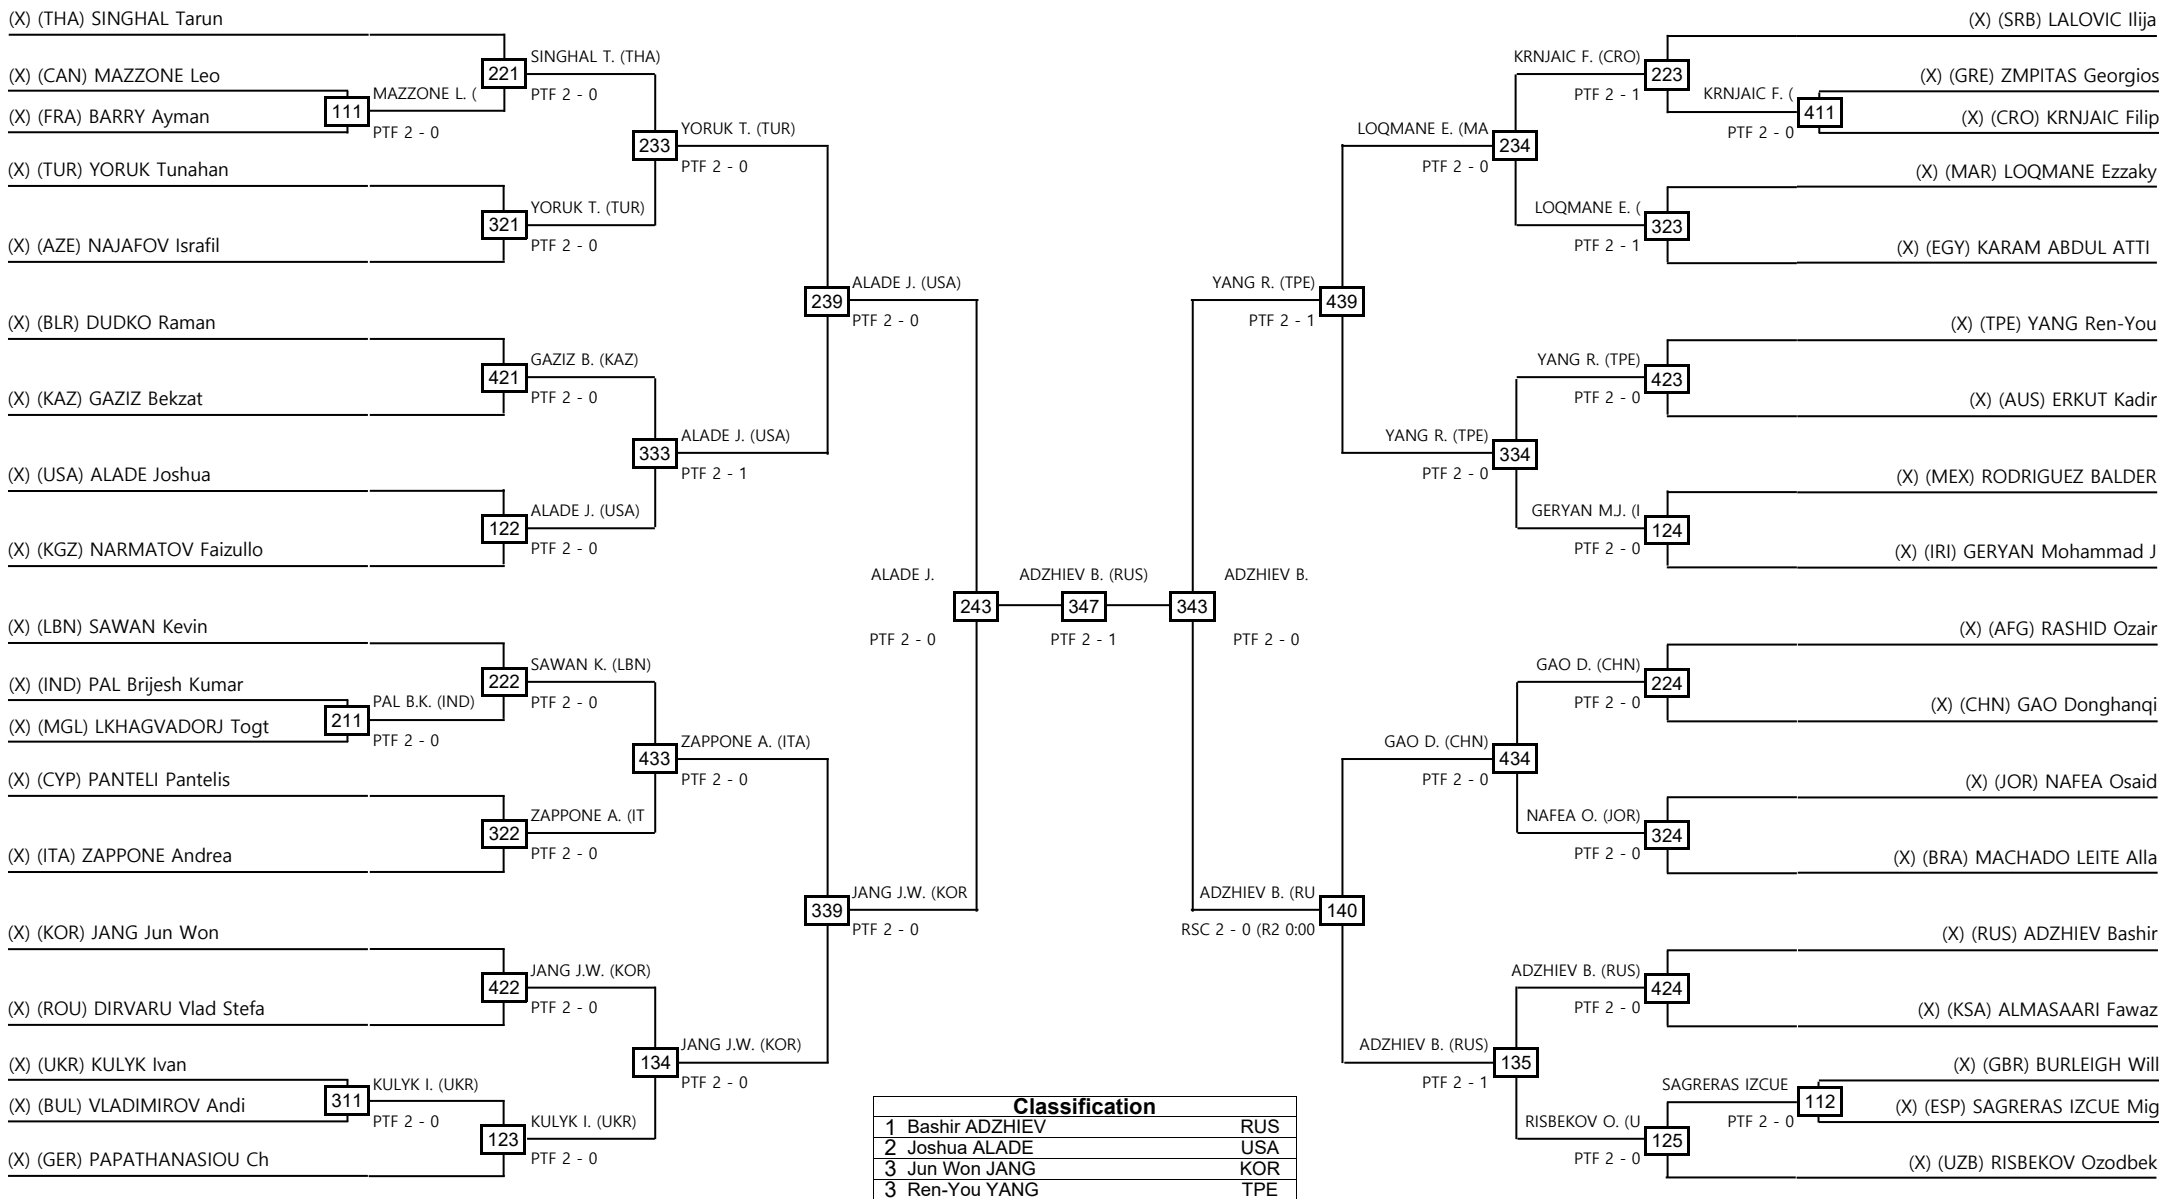

Women -68kg Contestants: 36

Round of 64 Round of 32 Round of 16 Quarterfinals Semifinals Final Semifinals Quarterfinals Round of 16 Round of 32 Round of 64

LEGEND RSC: Win by Referee Stop the contest WDR: Win by Withdrawal DQB: Win by Disqualification for unsportsmanlike behavior
 (x): Seed PTF: Win by final score DSQ: Win by disqualification R: Round

Men -59kg Contestants: 59

Round of 64 Round of 32 Round of 16 Quarterfinals Semifinals Final Semifinals Quarterfinals Round of 16 Round of 32 Round of 64

LEGEND RSC: Win by Referee Stop the contest WDR: Win by Withdrawal DQB: Win by Disqualification for unsportsmanlike behavior
 (x): Seed PTF: Win by final score DSQ: Win by disqualification R: Round

Men -78kg Contestants: 37

Round of 64 Round of 32 Round of 16 Quarterfinals Semifinals Final Semifinals Quarterfinals Round of 16 Round of 32 Round of 64

LEGEND RSC: Win by Referee Stop the contest WDR: Win by Withdrawal DQB: Win by Disqualification for unsportsmanlike behavior
 (x): Seed PTF: Win by final score DSQ: Win by disqualification R: Round