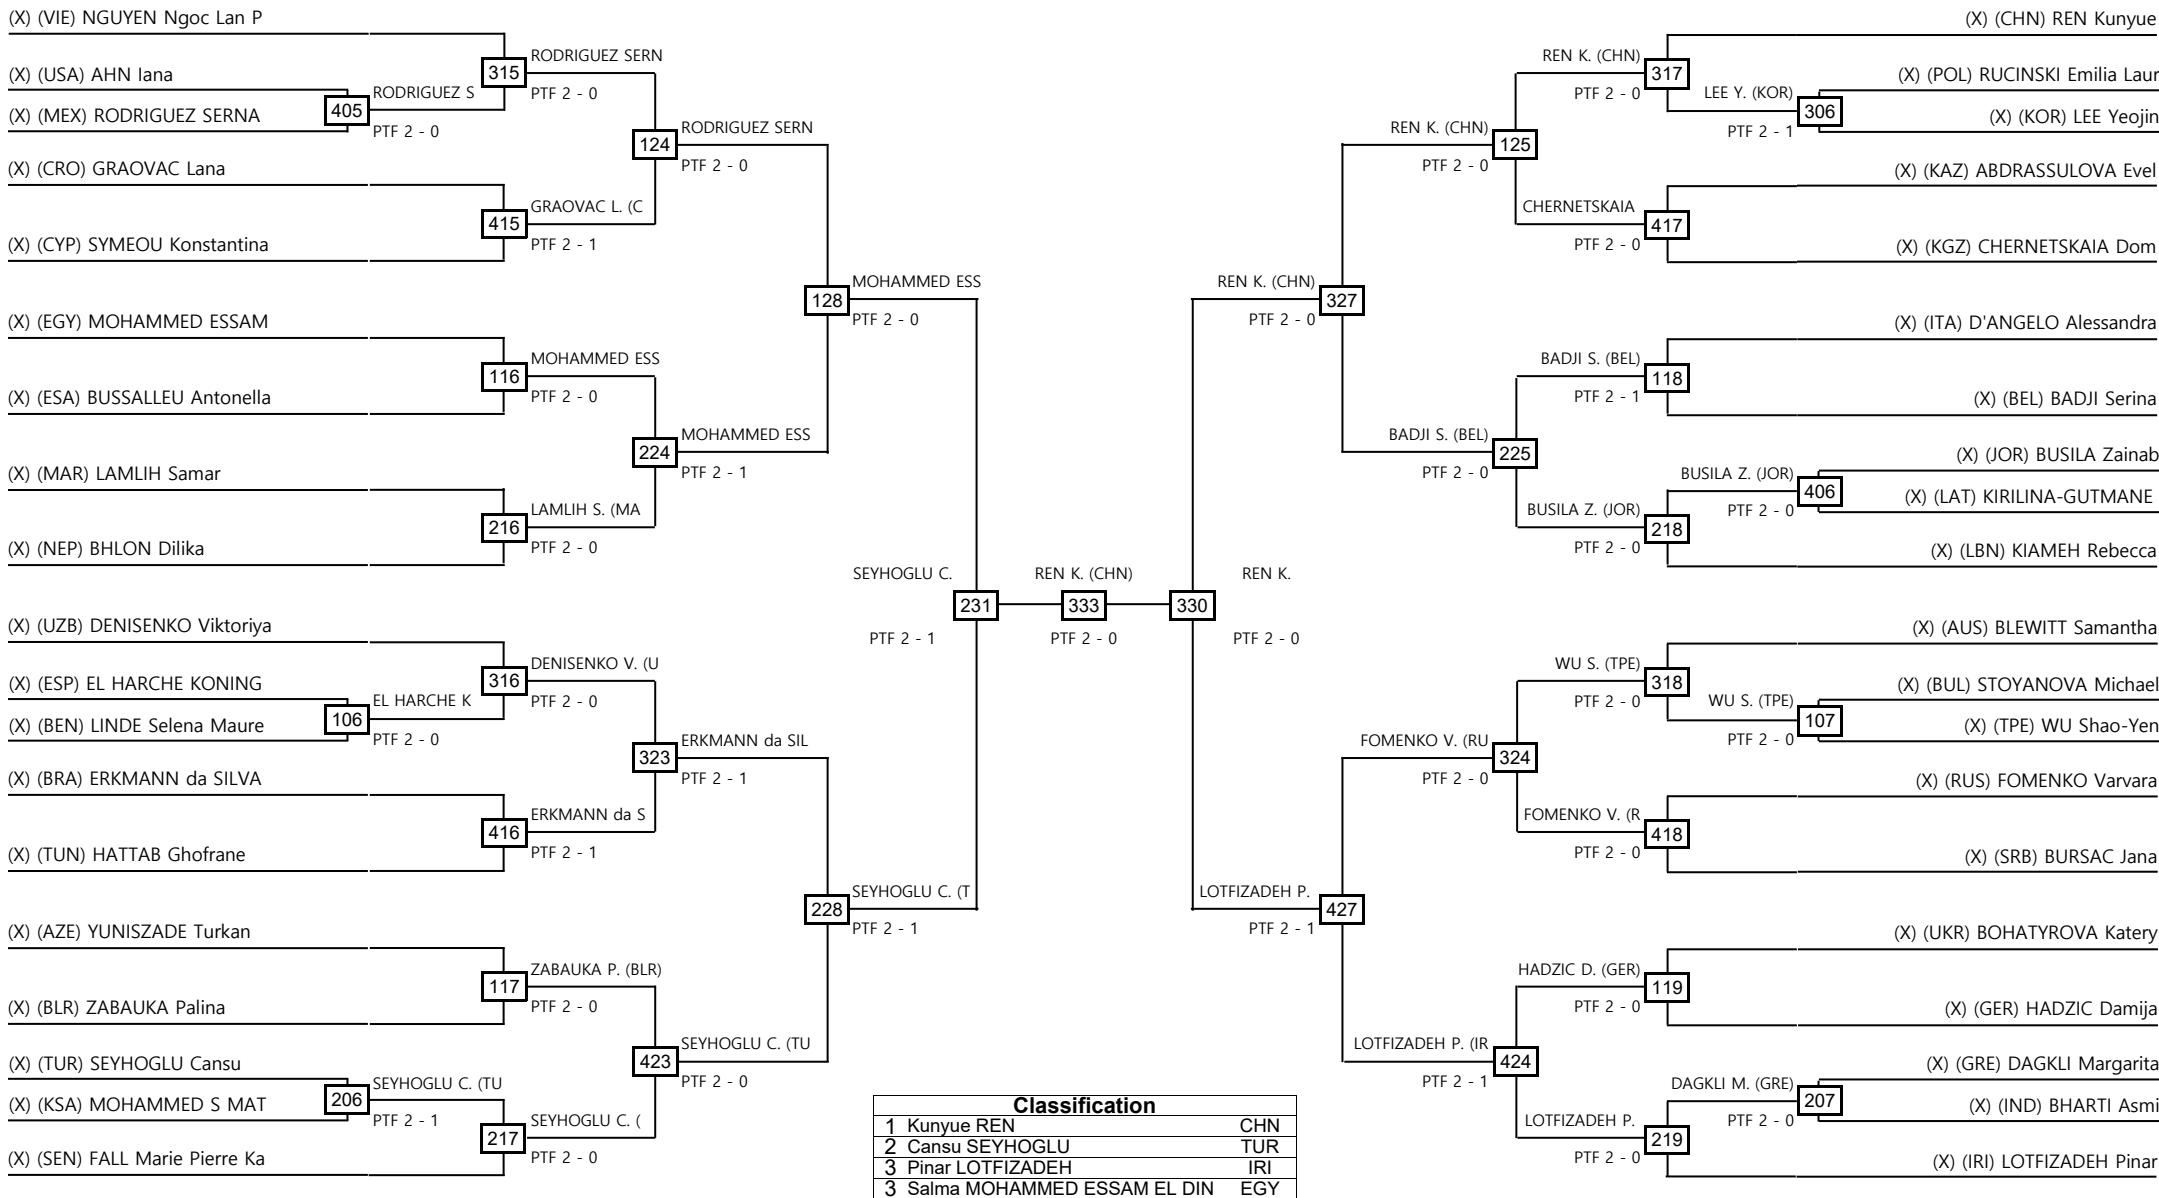

Women -46kg Contestants: 49

Round of 64 Round of 32 Round of 16 Quarterfinals Semifinals Final Semifinals Quarterfinals Round of 16 Round of 32 Round of 64

LEGEND RSC: Win by Referee Stop the contest WDR: Win by Withdrawal DQB: Win by Disqualification for unsportsmanlike behavior
 (x): Seed PTF: Win by final score DSQ: Win by disqualification R: Round

Women -59kg Contestants: 39

Round of 64 Round of 32 Round of 16 Quarterfinals Semifinals Final Semifinals Quarterfinals Round of 16 Round of 32 Round of 64

LEGEND RSC: Win by Referee Stop the contest WDR: Win by Withdrawal DQB: Win by Disqualification for unsportsmanlike behavior
 (x): Seed PTF: Win by final score DSQ: Win by disqualification R: Round

Men +78kg Contestants: 34

Round of 64 Round of 32 Round of 16 Quarterfinals Semifinals Final Semifinals Quarterfinals Round of 16 Round of 32 Round of 64

LEGEND RSC: Win by Referee Stop the contest WDR: Win by Withdrawal DQB: Win by Disqualification for unsportsmanlike behavior
 (x): Seed PTF: Win by final score DSQ: Win by disqualification R: Round