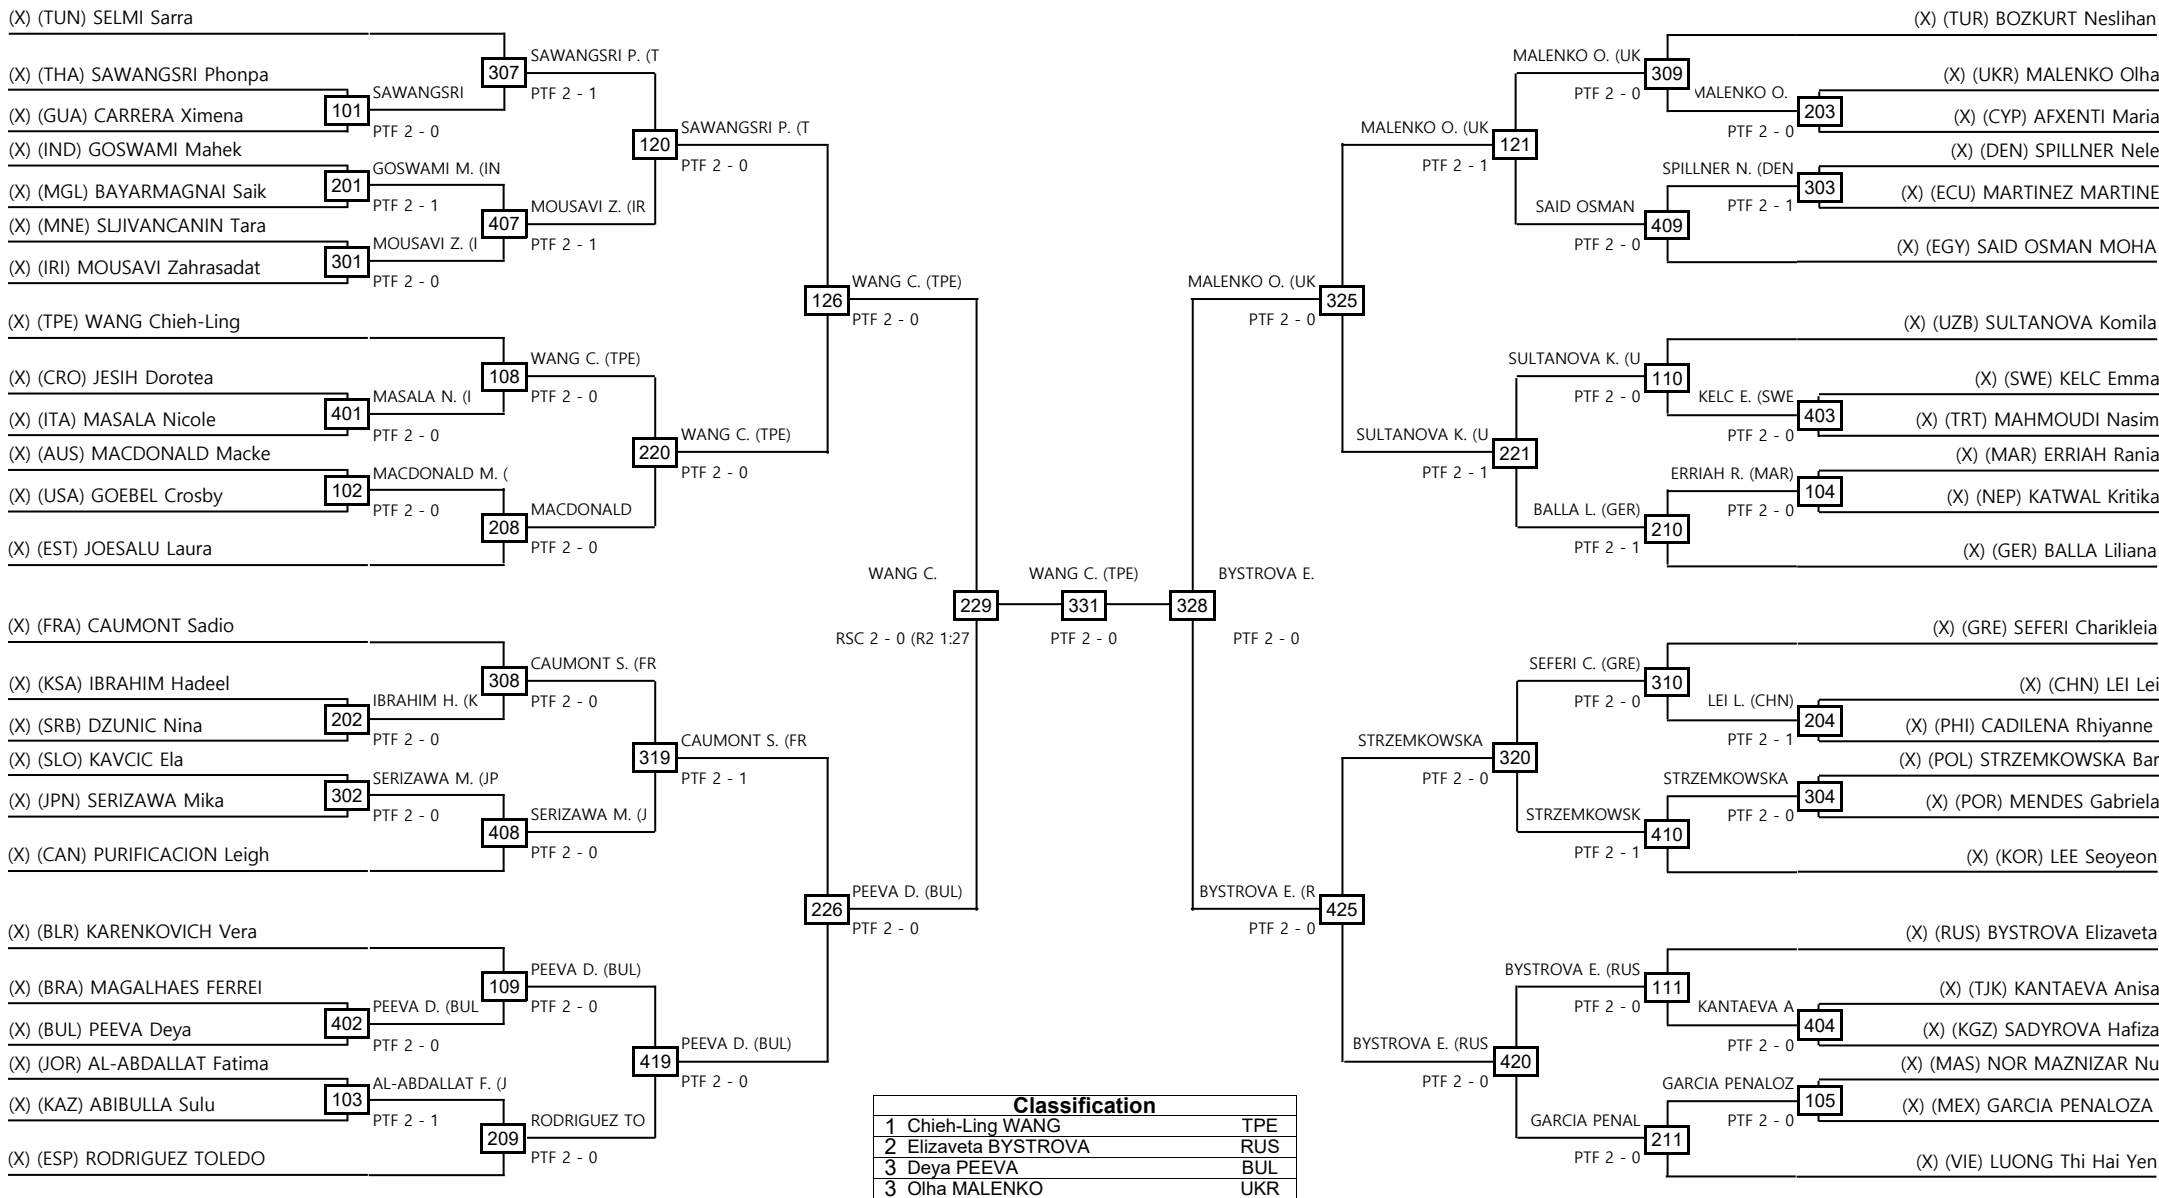

Women -46kg Contestants: 49

Round of 64 Round of 32 Round of 16 Quarterfinals Semifinals Final Semifinals Quarterfinals Round of 16 Round of 32 Round of 64

LEGEND RSC: Win by Referee Stop the contest WDR: Win by Withdrawal DQB: Win by Disqualification for unsportsmanlike behavior
 (x): Seed PTF: Win by final score DSQ: Win by disqualification R: Round

Women -59kg Contestants: 39

Round of 64 Round of 32 Round of 16 Quarterfinals Semifinals Final Semifinals Quarterfinals Round of 16 Round of 32 Round of 64

LEGEND RSC: Win by Referee Stop the contest WDR: Win by Withdrawal DQB: Win by Disqualification for unsportsmanlike behavior
 (x): Seed PTF: Win by final score DSQ: Win by disqualification R: Round

Men +78kg Contestants: 34

Round of 64 Round of 32 Round of 16 Quarterfinals Semifinals Final Semifinals Quarterfinals Round of 16 Round of 32 Round of 64

LEGEND RSC: Win by Referee Stop the contest WDR: Win by Withdrawal DQB: Win by Disqualification for unsportsmanlike behavior
 (x): Seed PTF: Win by final score DSQ: Win by disqualification R: Round