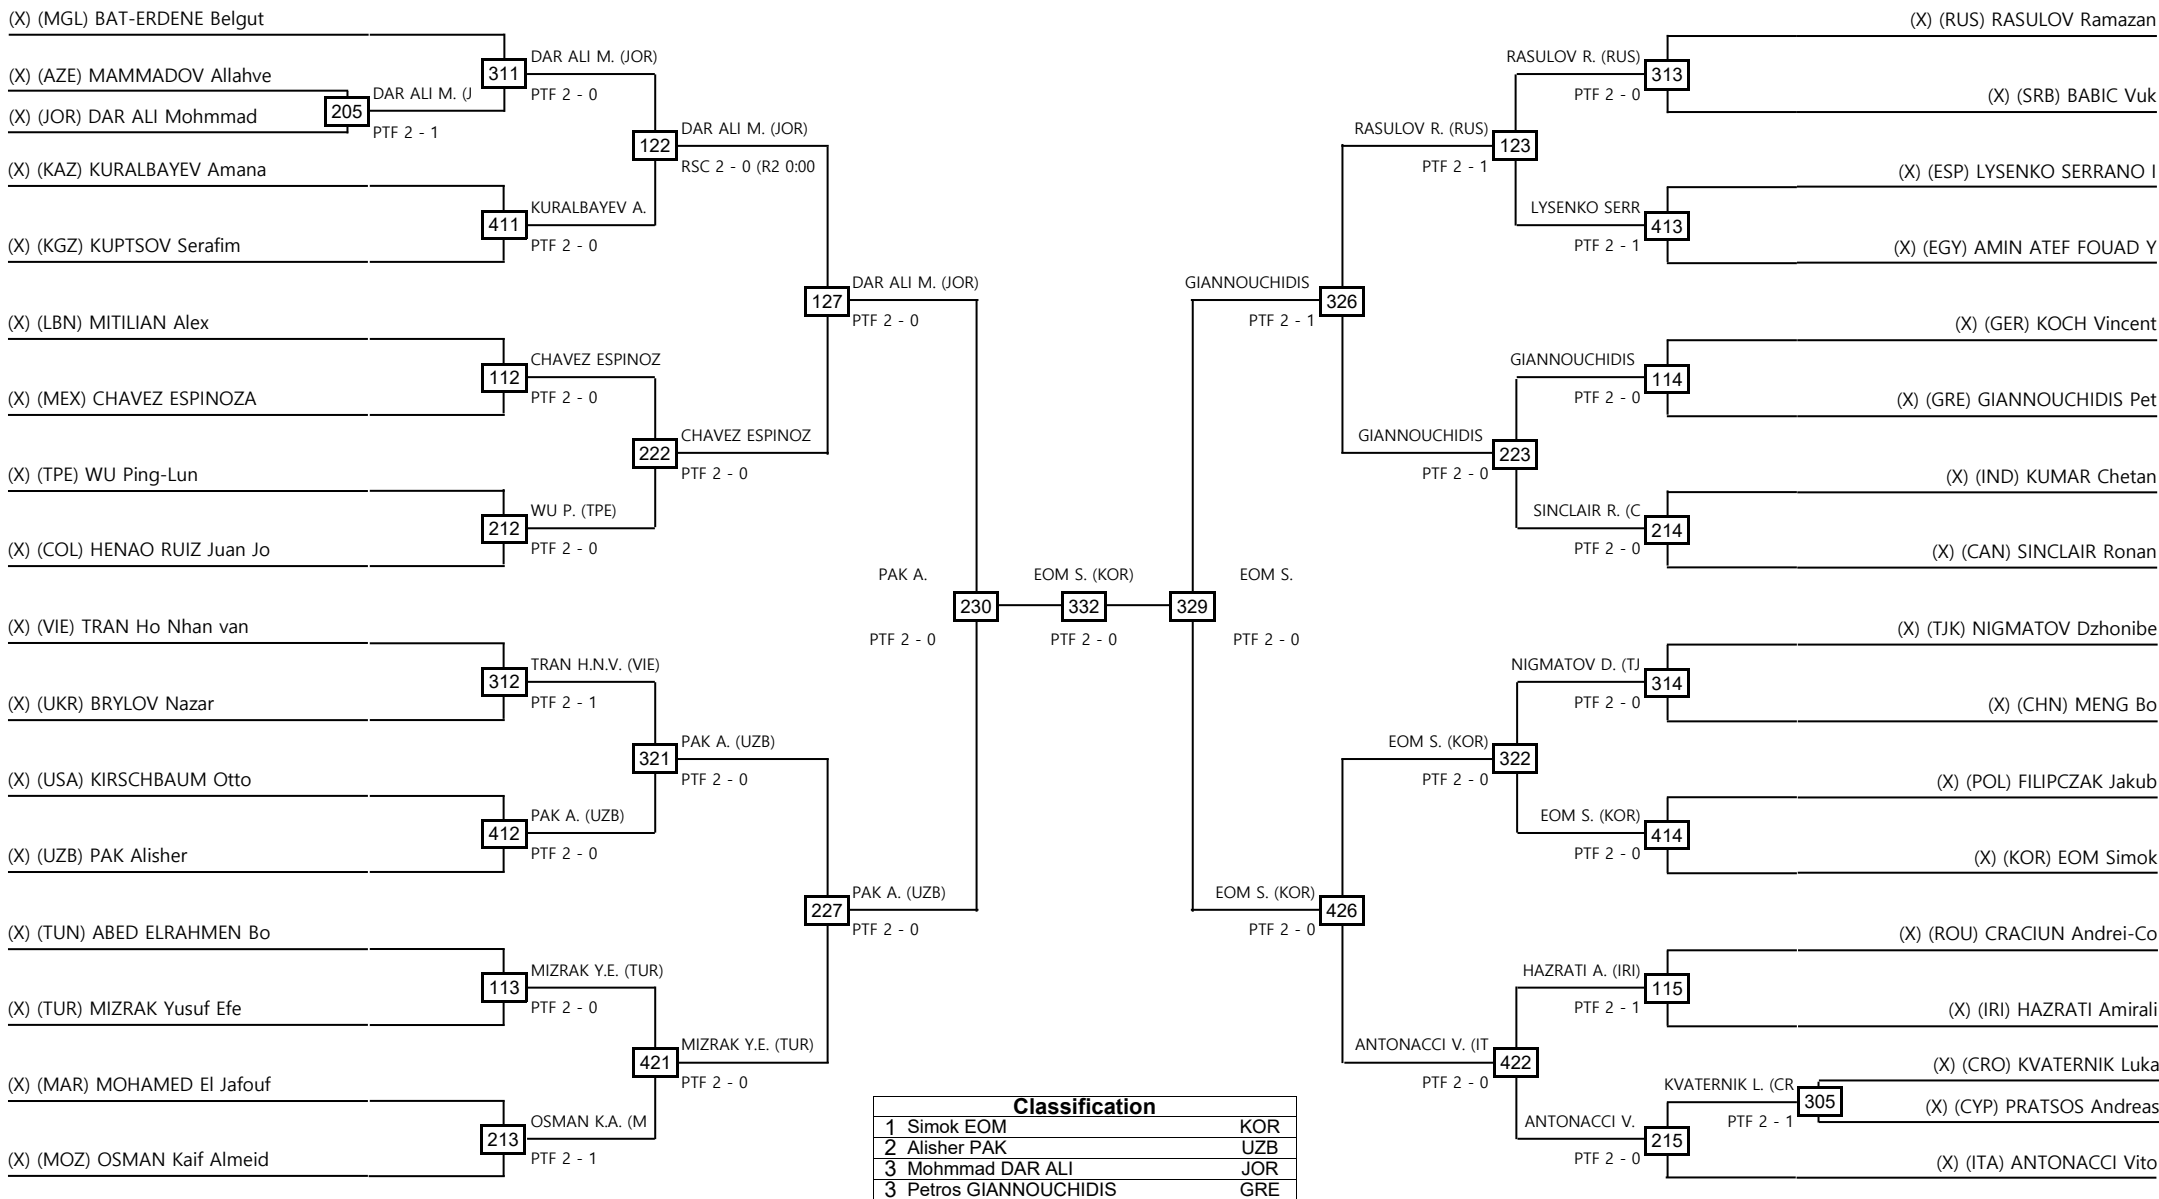

Women -46kg Contestants: 49

Round of 64 Round of 32 Round of 16 Quarterfinals Semifinals Final Semifinals Quarterfinals Round of 16 Round of 32 Round of 64

LEGEND RSC: Win by Referee Stop the contest WDR: Win by Withdrawal DQB: Win by Disqualification for unsportsmanlike behavior
 (x): Seed PTF: Win by final score DSQ: Win by disqualification R: Round

Women -59kg Contestants: 39

Round of 64 Round of 32 Round of 16 Quarterfinals Semifinals Final Semifinals Quarterfinals Round of 16 Round of 32 Round of 64

LEGEND RSC: Win by Referee Stop the contest WDR: Win by Withdrawal DQB: Win by Disqualification for unsportsmanlike behavior
 (x): Seed PTF: Win by final score DSQ: Win by disqualification R: Round

Men +78kg Contestants: 34

Round of 64 Round of 32 Round of 16 Quarterfinals Semifinals Final Semifinals Quarterfinals Round of 16 Round of 32 Round of 64

LEGEND RSC: Win by Referee Stop the contest WDR: Win by Withdrawal DQB: Win by Disqualification for unsportsmanlike behavior
 (x): Seed PTF: Win by final score DSQ: Win by disqualification R: Round