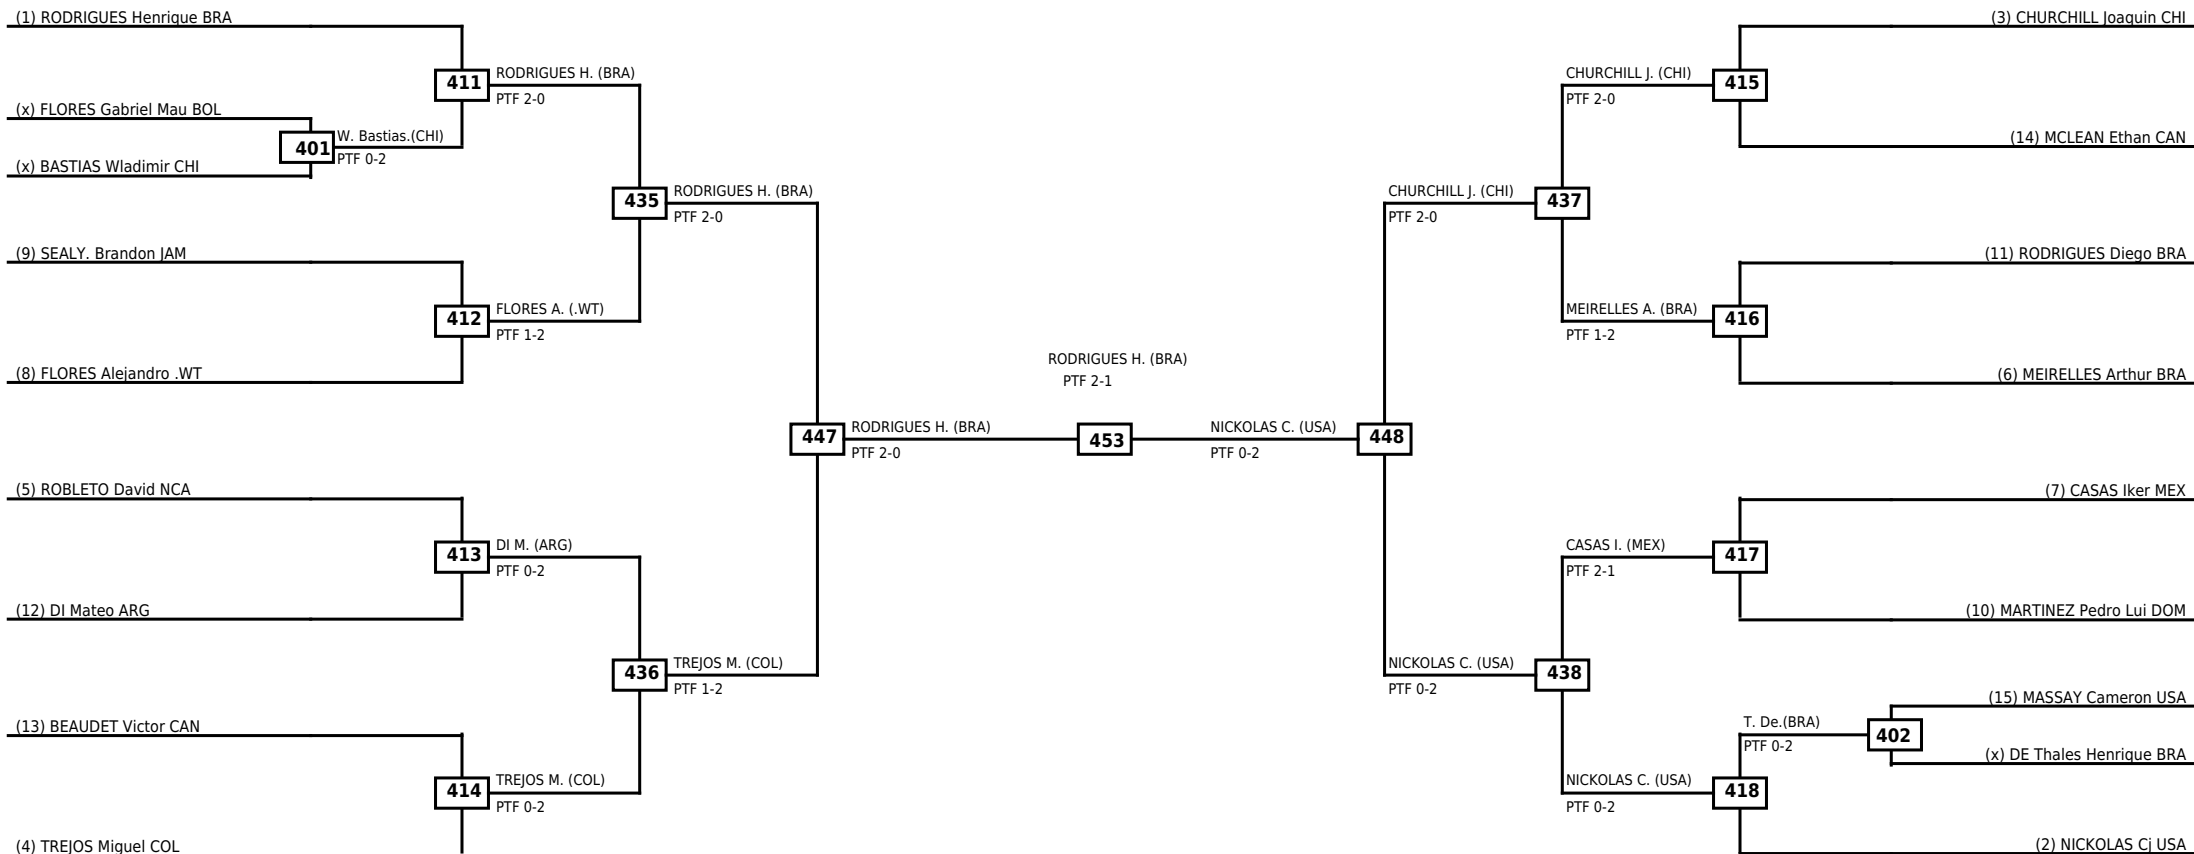

Round of 16	Quarterfinals	Semifinals	Final
-------------	---------------	------------	-------

Classification
1 YOUNG Isaiah USA
2 STEWART Jordan CAN
3 ALVAREZ Luis VEN
3 MARTINS Icaro Miguel BRA

LEGEND RSC: Win by Referee stops contest WDR: Win by Withdrawal DQB: Win by Disqualification for Unsportsmanlike behavior
 (x)Seed PTF: Win by Final score DSQ: Win by Disqualification R: Round

Round of 32 Round of 16 Quarterfinals Semifinals Final Semifinals Quarterfinals Round of 16 Round of 32

Classification
1 RODRIGUES Henrique Marques BRA
2 NICKOLAS Cj USA
3 TREJOS Miguel COL
3 CHURCHILL Joaquin CHI

LEGEND RSC: Win by Referee stops contest WDR: Win by Withdrawal DQB: Win by Disqualification for Unsportsmanlike behavior
(x)Seed PTF: Win by Final score DSQ: Win by Disqualification R: Round

Round of 32 Round of 16 Quarterfinals Semifinals Final Semifinals Quarterfinals Round of 16 Round of 32