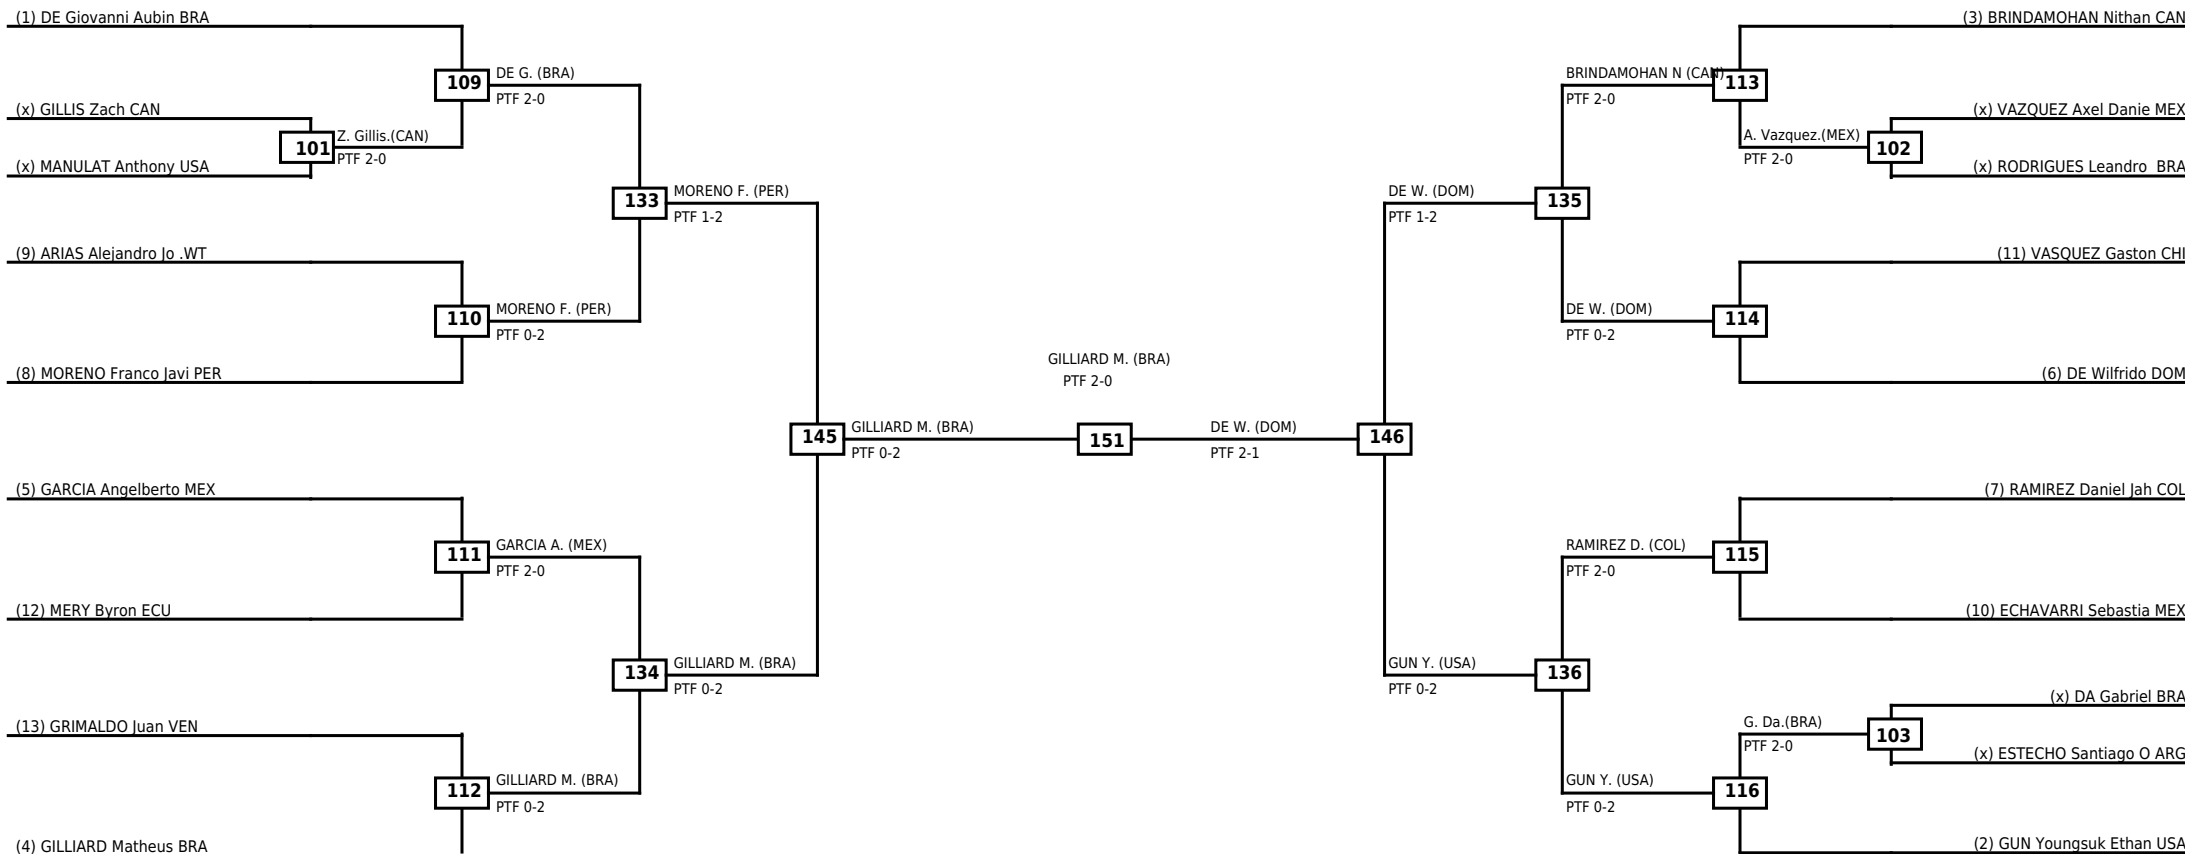

Round of 32   Round of 16   Quarterfinals   Semifinals   Final   Semifinals   Quarterfinals   Round of 16   Round of 32

Classification
1 GILLIARD Matheus BRA
2 DE Wilfrido DOM
3 GUN Youngsuk Ethan USA
3 MORENO Franco Javier PER

LEGEND RSC: Win by Referee stops contest   WDR: Win by Withdrawal   DQB: Win by Disqualification for Unsportsmanlike behavior
(x)Seed   PTF: Win by Final score   DSQ: Win by Disqualification   R: Round