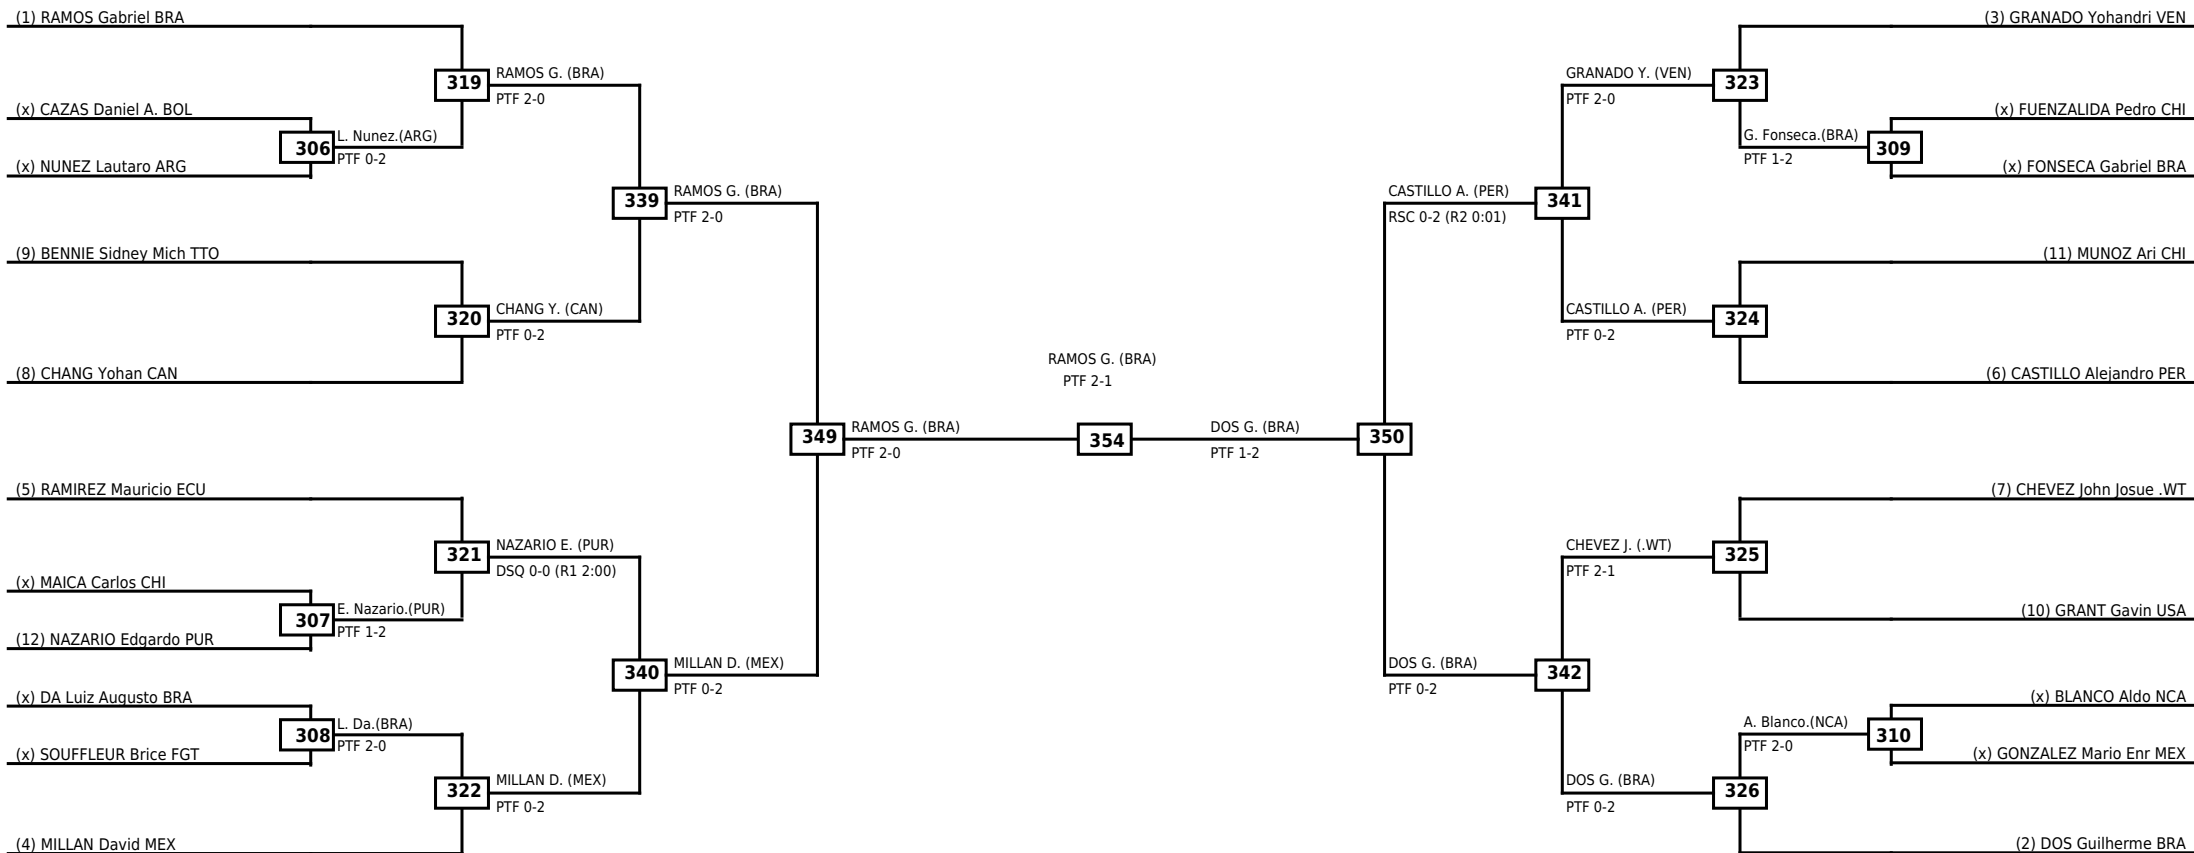

LEGEND RSC: Win by Referee stops contest WDR: Win by Withdrawal DQB: Win by Disqualification for Unsportsmanlike behavior
(x)Seed PTF: Win by Final score DSQ: Win by Disqualification R: Round

Round of 32 Round of 16 Quarterfinals Semifinals Final Semifinals Quarterfinals Round of 16 Round of 32

Classification
1 ASSIS Vinicius BRA
2 PONTES Edival BRA
3 RODRIGUES Victor USA
3 POLICELI Santino ARG

LEGEND RSC: Win by Referee stops contest WDR: Win by Withdrawal DQB: Win by Disqualification for Unsportsmanlike behavior
(x)Seed PTF: Win by Final score DSQ: Win by Disqualification R: Round

Round of 32 Round of 16 Quarterfinals Semifinals Final Semifinals Quarterfinals Round of 16 Round of 32

Classification
1 OLIVERO Cristian CHI
2 SOUZA Joao Victor BRA
3 RODRIGUEZ Maikol USA
3 ACUNA Jose Luis ARG