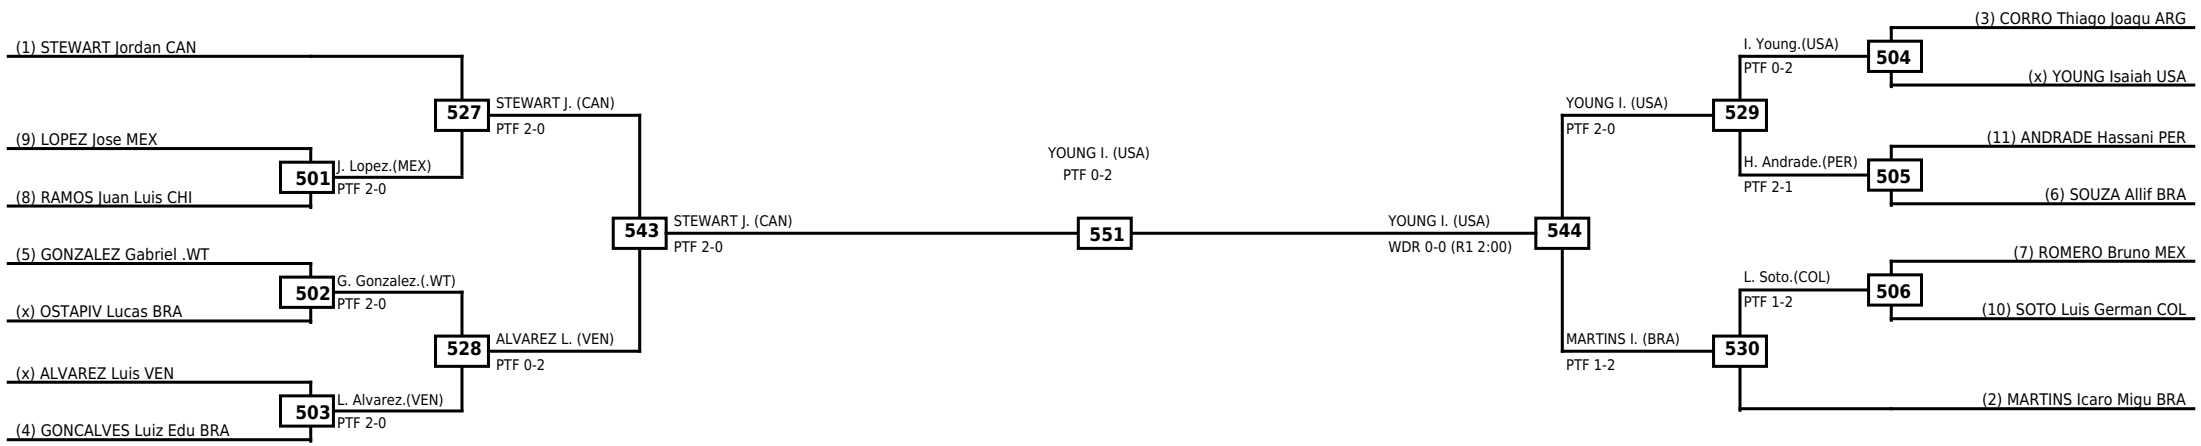

Round of 16	Quarterfinals	Semifinals	Final
-------------	---------------	------------	-------

Classification
1 YOUNG Isaiah USA
2 STEWART Jordan CAN
3 ALVAREZ Luis VEN
3 MARTINS Icaro Miguel BRA

LEGEND RSC: Win by Referee stops contest WDR: Win by Withdrawal DQB: Win by Disqualification for Unsportsmanlike behavior
 (x)Seed PTF: Win by Final score DSQ: Win by Disqualification R: Round

Round of 32 Round of 16 Quarterfinals Semifinals Final Semifinals Quarterfinals Round of 16 Round of 32

Classification
1 RODRIGUES Henrique Marques BRA
2 NICKOLAS Cj USA
3 TREJOS Miguel COL
3 CHURCHILL Joaquin CHI

LEGEND RSC: Win by Referee stops contest WDR: Win by Withdrawal DQB: Win by Disqualification for Unsportsmanlike behavior
(x)Seed PTF: Win by Final score DSQ: Win by Disqualification R: Round

Round of 32 Round of 16 Quarterfinals Semifinals Final Semifinals Quarterfinals Round of 16 Round of 32