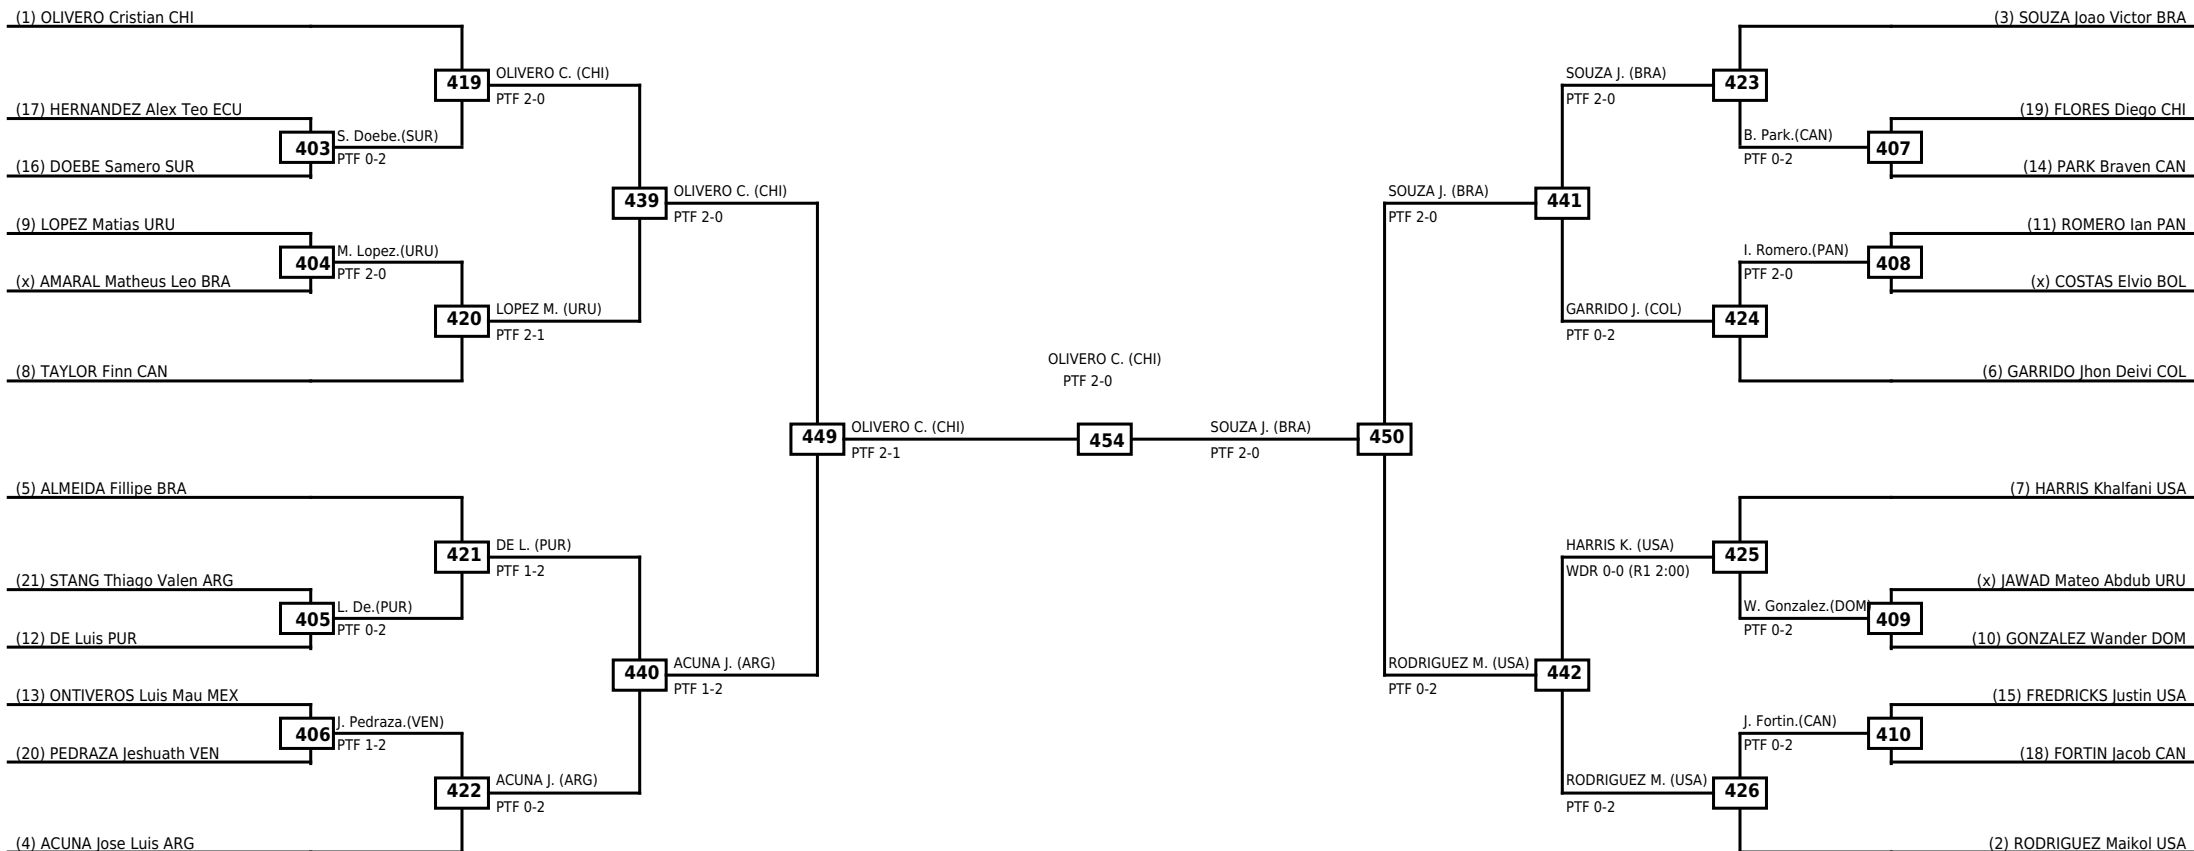

LEGEND RSC: Win by Referee stops contest WDR: Win by Withdrawal DQB: Win by Disqualification for Unsportsmanlike behavior
(x)Seed PTF: Win by Final score DSQ: Win by Disqualification R: Round

Round of 32 Round of 16 Quarterfinals Semifinals Final Semifinals Quarterfinals Round of 16 Round of 32

Round of 32 Round of 16 Quarterfinals Semifinals Final Semifinals Quarterfinals Round of 16 Round of 32

Classification
1 OLIVERO Cristian CHI
2 SOUZA Joao Victor BRA
3 RODRIGUEZ Maikol USA
3 ACUNA Jose Luis ARG