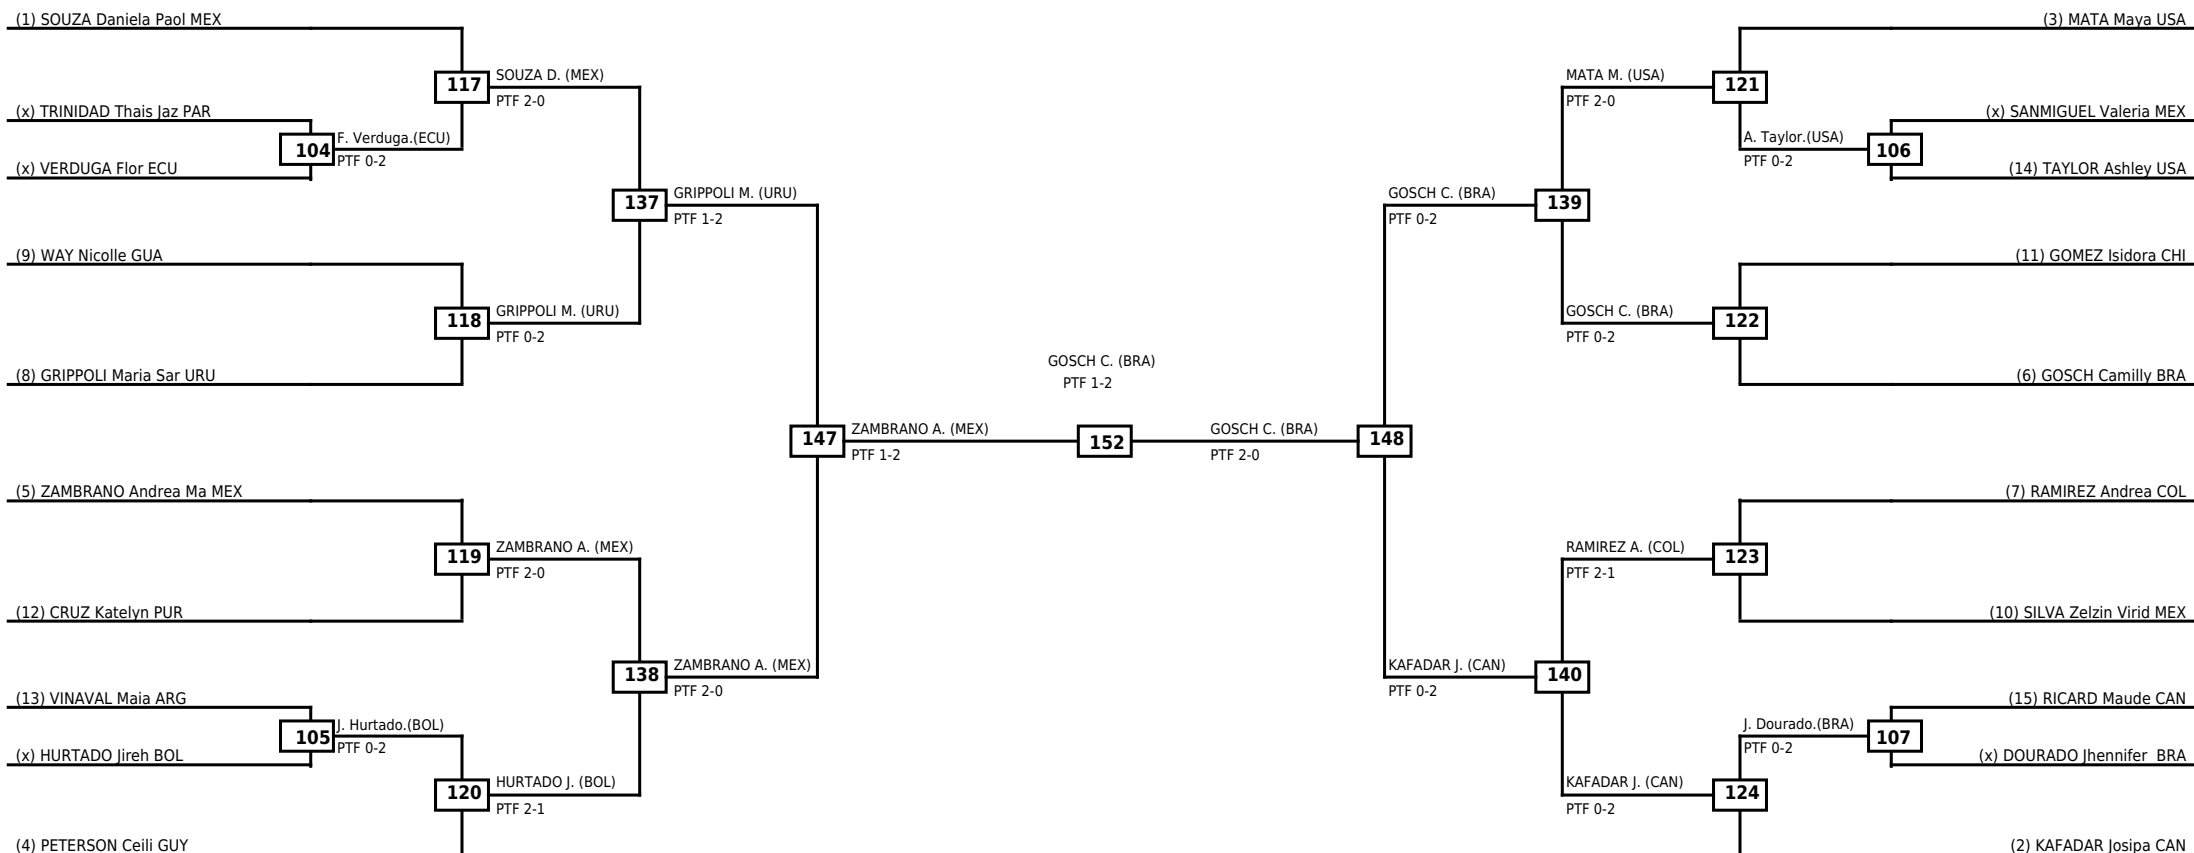

Round of 32 Round of 16 Quarterfinals Semifinals Final Semifinals Quarterfinals Round of 16 Round of 32

Classification
1 DILLON Faith USA
2 PARK Skylar CAN
3 LINDO Neshi Lee .WT
3 MILLER Montana USA

LEGEND RSC: Win by Referee stops contest WDR: Win by Withdrawal DQB: Win by Disqualification for Unsportsmanlike behavior
 (x)Seed PTF: Win by Final score DSQ: Win by Disqualification R: Round

Round of 16 Quarterfinals Semifinals

Final

Semifinals

Quarterfinals Round of 16

Classification
1 FERRERIRA Nadia MEX
2 KHAN Laila CAN
3 BARROS Nivea BRA
3 DANIEL Melina USA

LEGEND RSC: Win by Referee stops contest WDR: Win by Withdrawal DQB: Win by Disqualification for Unsportsmanlike behavior
(x)Seed PTF: Win by Final score DSQ: Win by Disqualification R: Round

Round of 32 Round of 16 Quarterfinals Semifinals Final Semifinals Quarterfinals Round of 16 Round of 32

Classification
1 GOSCH Camilly BRA
2 ZAMBRANO Andrea Mariana MEX
3 GRIPPOLI Maria Sara URU
3 KAFADAR Josipa CAN

LEGEND RSC: Win by Referee stops contest WDR: Win by Withdrawal DQB: Win by Disqualification for Unsportsmanlike behavior
(x)Seed PTF: Win by Final score DSQ: Win by Disqualification R: Round

Round of 32 Round of 16 Quarterfinals Semifinals Final Semifinals Quarterfinals Round of 16 Round of 32