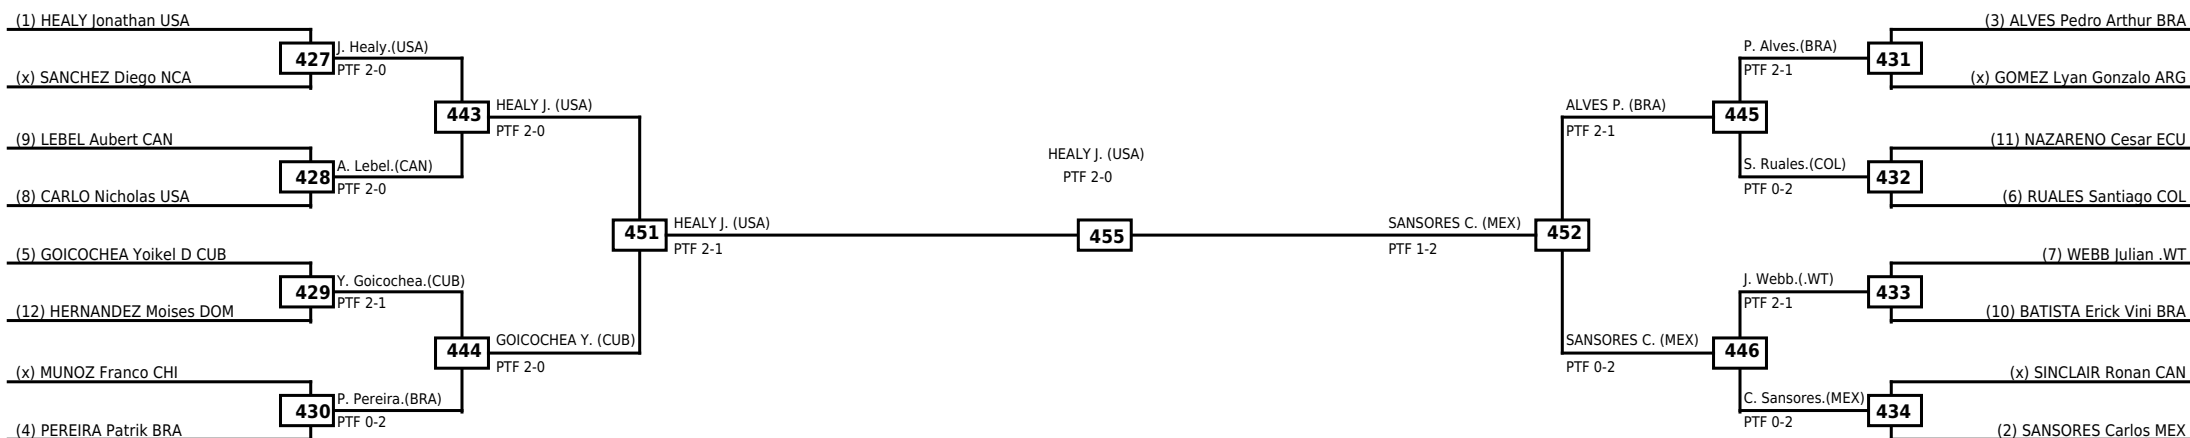

Round of 32 Round of 16 Quarterfinals Semifinals Final Semifinals Quarterfinals Round of 16 Round of 32

Classification
1 BARETTA Eduardo BRA
2 MELO Paulo BRA
3 LEE Colin USA
3 RODRIGUEZ Ilay PUR

LEGEND RSC: Win by Referee stops contest WDR: Win by Withdrawal DQB: Win by Disqualification for Unsportsmanlike behavior
(x)Seed PTF: Win by Final score DSQ: Win by Disqualification R: Round

Round of 32 Round of 16 Quarterfinals Semifinals Final Semifinals Quarterfinals Round of 16 Round of 32

Classification
1 GILLIARD Matheus BRA
2 DE Wilfrido DOM
3 GUN Youngsuk Ethan USA
3 MORENO Franco Javier PER

LEGEND RSC: Win by Referee stops contest WDR: Win by Withdrawal DQB: Win by Disqualification for Unsportsmanlike behavior
(x)Seed PTF: Win by Final score DSQ: Win by Disqualification R: Round

Round of 16 Quarterfinals Semifinals

Final

Semifinals

Quarterfinals Round of 16

Classification
1 HEALY Jonathan USA
2 SANSORES Carlos MEX
3 GOICOCHEA Yoikel Daniel CUB
3 ALVES Pedro Arthur BRA

LEGEND RSC: Win by Referee stops contest WDR: Win by Withdrawal DQB: Win by Disqualification for Unsportsmanlike behavior
 (x)Seed PTF: Win by Final score DSQ: Win by Disqualification R: Round