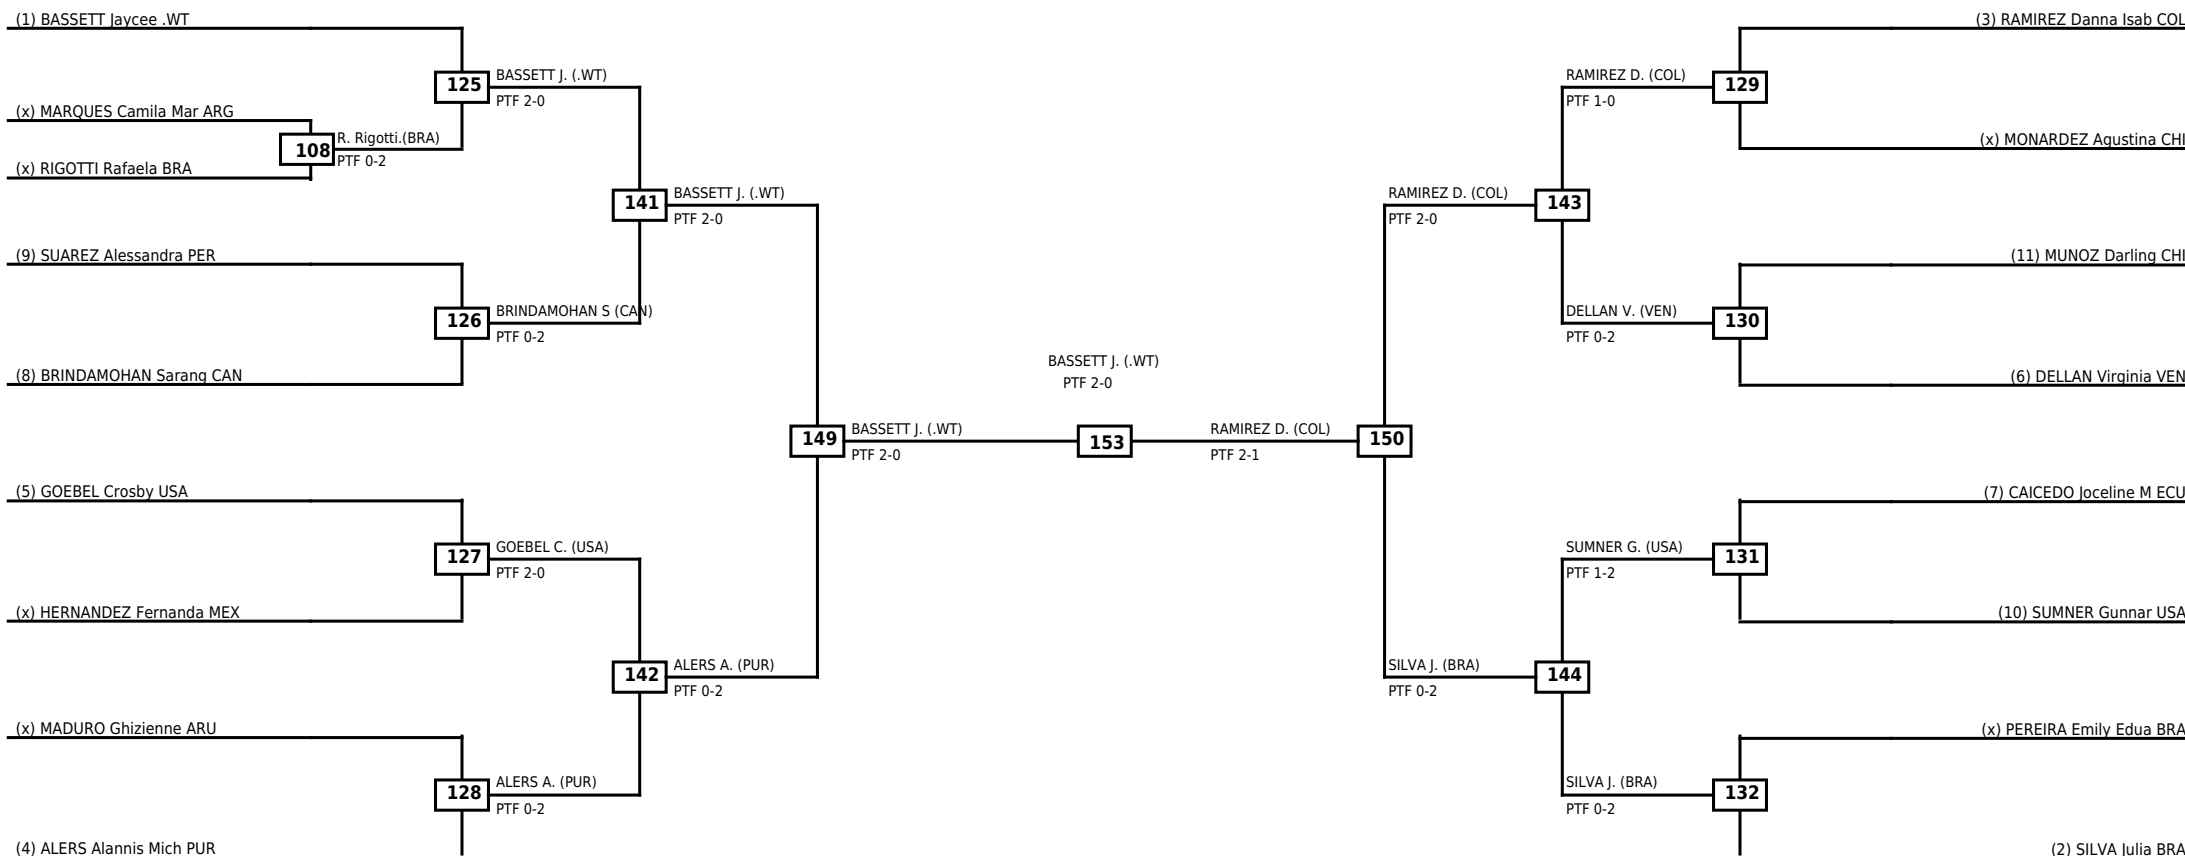

Round of 16 Quarterfinals Semifinals

Final

Semifinals

Quarterfinals Round of 16

Classification
1 FERRERIRA Nadia MEX
2 KHAN Laila CAN
3 BARROS Nivea BRA
3 DANIEL Melina USA

LEGEND RSC: Win by Referee stops contest WDR: Win by Withdrawal DQB: Win by Disqualification for Unsportsmanlike behavior
(x)Seed PTF: Win by Final score DSQ: Win by Disqualification R: Round

Round of 32 Round of 16 Quarterfinals Semifinals Final Semifinals Quarterfinals Round of 16 Round of 32

Classification
1 GOSCH Camilly BRA
2 ZAMBRANO Andrea Mariana MEX
3 GRIPPOLI Maria Sara URU
3 KAFADAR Josipa CAN

LEGEND RSC: Win by Referee stops contest WDR: Win by Withdrawal DQB: Win by Disqualification for Unsportsmanlike behavior
(x)Seed PTF: Win by Final score DSQ: Win by Disqualification R: Round

Round of 32 Round of 16 Quarterfinals Semifinals Final Semifinals Quarterfinals Round of 16 Round of 32