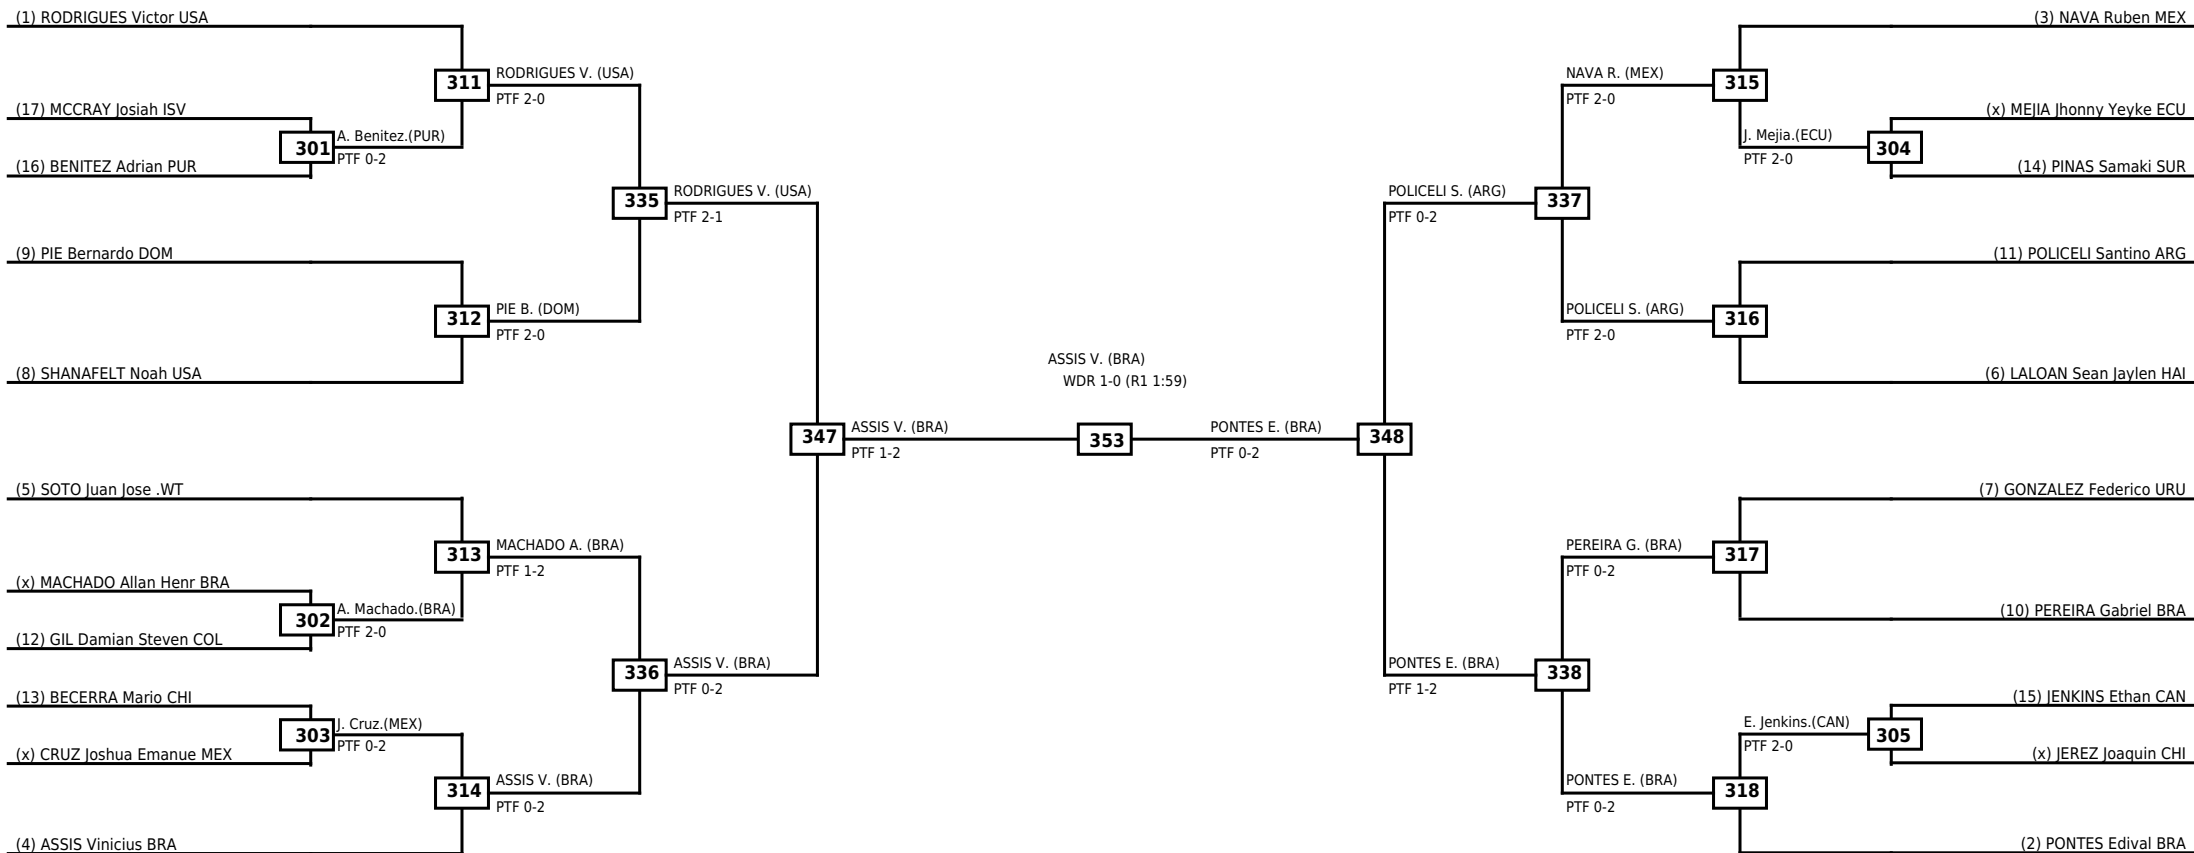

Round of 16	Quarterfinals	Semifinals	Final
-------------	---------------	------------	-------

Classification
1 YOUNG Isaiah USA
2 STEWART Jordan CAN
3 ALVAREZ Luis VEN
3 MARTINS Icaro Miguel BRA

LEGEND RSC: Win by Referee stops contest WDR: Win by Withdrawal DQB: Win by Disqualification for Unsportsmanlike behavior
 (x)Seed PTF: Win by Final score DSQ: Win by Disqualification R: Round

Round of 32 Round of 16 Quarterfinals Semifinals Final Semifinals Quarterfinals Round of 16 Round of 32

Classification
1 RODRIGUES Henrique Marques BRA
2 NICKOLAS Cj USA
3 TREJOS Miguel COL
3 CHURCHILL Joaquin CHI

LEGEND RSC: Win by Referee stops contest WDR: Win by Withdrawal DQB: Win by Disqualification for Unsportsmanlike behavior
(x)Seed PTF: Win by Final score DSQ: Win by Disqualification R: Round

Round of 32 Round of 16 Quarterfinals Semifinals Final Semifinals Quarterfinals Round of 16 Round of 32