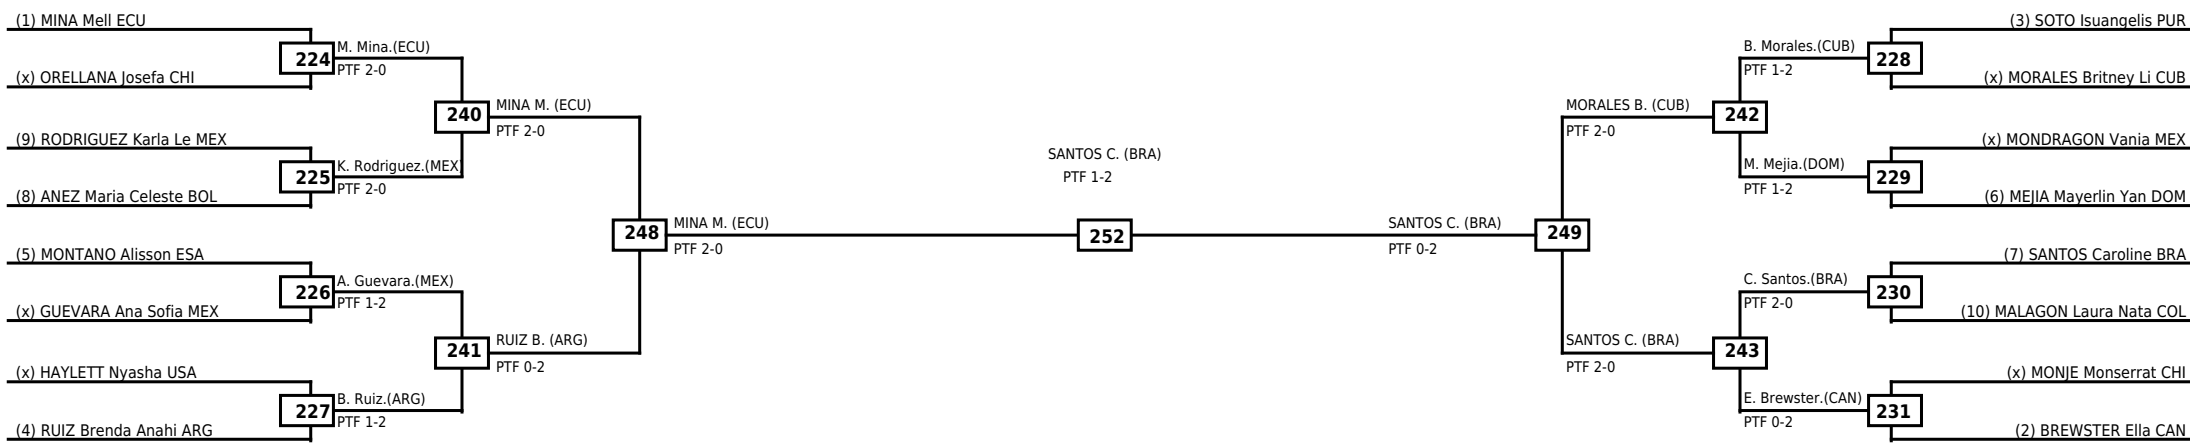

Final

Semifinals

Quarterfinals Round of 16

Classification
1 HEALY Jonathan USA
2 SANSORES Carlos MEX
3 GOICOCHEA Yoikel Daniel CUB
3 ALVES Pedro Arthur BRA

LEGEND RSC: Win by Referee stops contest WDR: Win by Withdrawal DQB: Win by Disqualification for Unsportsmanlike behavior
 (x)Seed PTF: Win by Final score DSQ: Win by Disqualification R: Round

Round of 16 Quarterfinals Semifinals

Final

Semifinals

Quarterfinals Round of 16

Classification
1 OLIVEIRA Mikaela BRA
2 CAICEDO Mayte Dennie ECU
3 PAZ Kiara Nikol COL
3 RODRIGUEZ Madelyn Andrea DOM

LEGEND RSC: Win by Referee stops contest WDR: Win by Withdrawal DQB: Win by Disqualification for Unsportsmanlike behavior
 (x)Seed PTF: Win by Final score DSQ: Win by Disqualification R: Round

Round of 16	Quarterfinals	Semifinals	Final
-------------	---------------	------------	-------

Classification
1 SANTOS Caroline BRA
2 MINA Mell ECU
3 RUIZ Brenda Anahi ARG
3 MORALES Britney Lisette CUB

LEGEND RSC: Win by Referee stops contest WDR: Win by Withdrawal DQB: Win by Disqualification for Unsportsmanlike behavior
 (x)Seed PTF: Win by Final score DSQ: Win by Disqualification R: Round