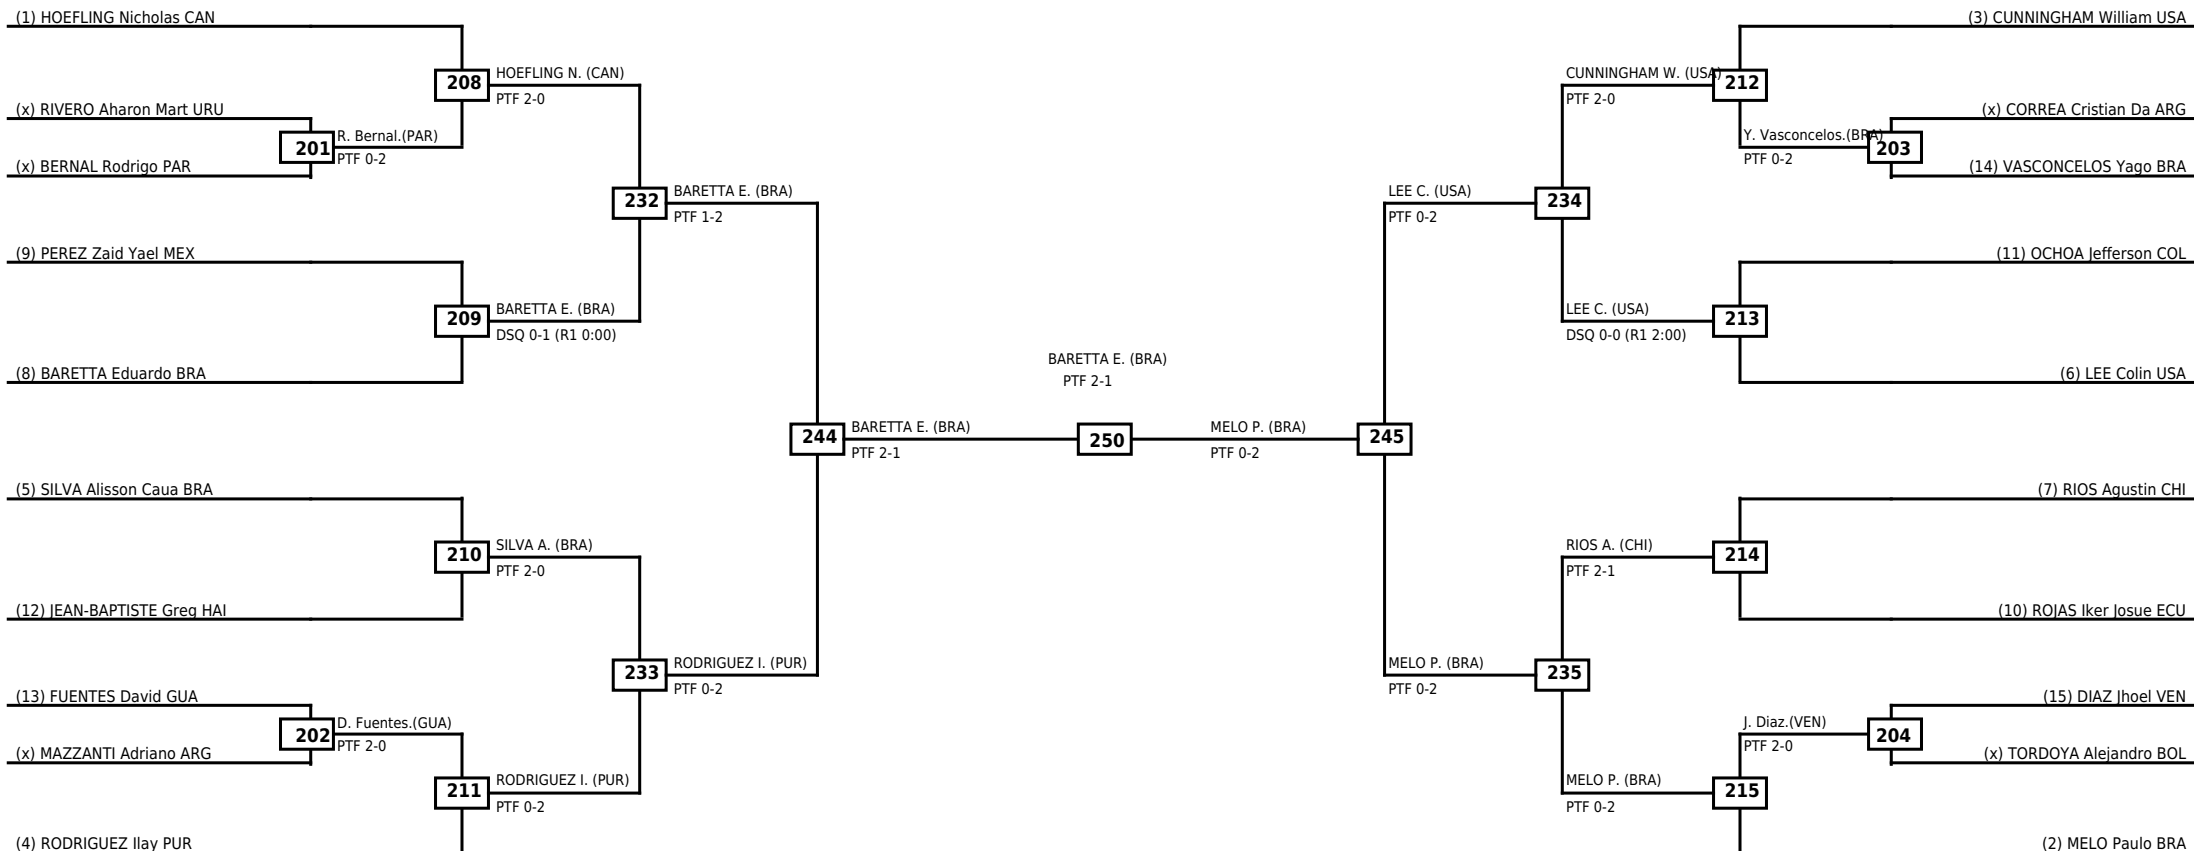

Round of 32   Round of 16   Quarterfinals   Semifinals   Final   Semifinals   Quarterfinals   Round of 16   Round of 32

Classification
1 BARETTA Eduardo BRA
2 MELO Paulo BRA
3 LEE Colin USA
3 RODRIGUEZ Ilay PUR

LEGEND RSC: Win by Referee stops contest   WDR: Win by Withdrawal   DQB: Win by Disqualification for Unsportsmanlike behavior
(x)Seed   PTF: Win by Final score   DSQ: Win by Disqualification   R: Round