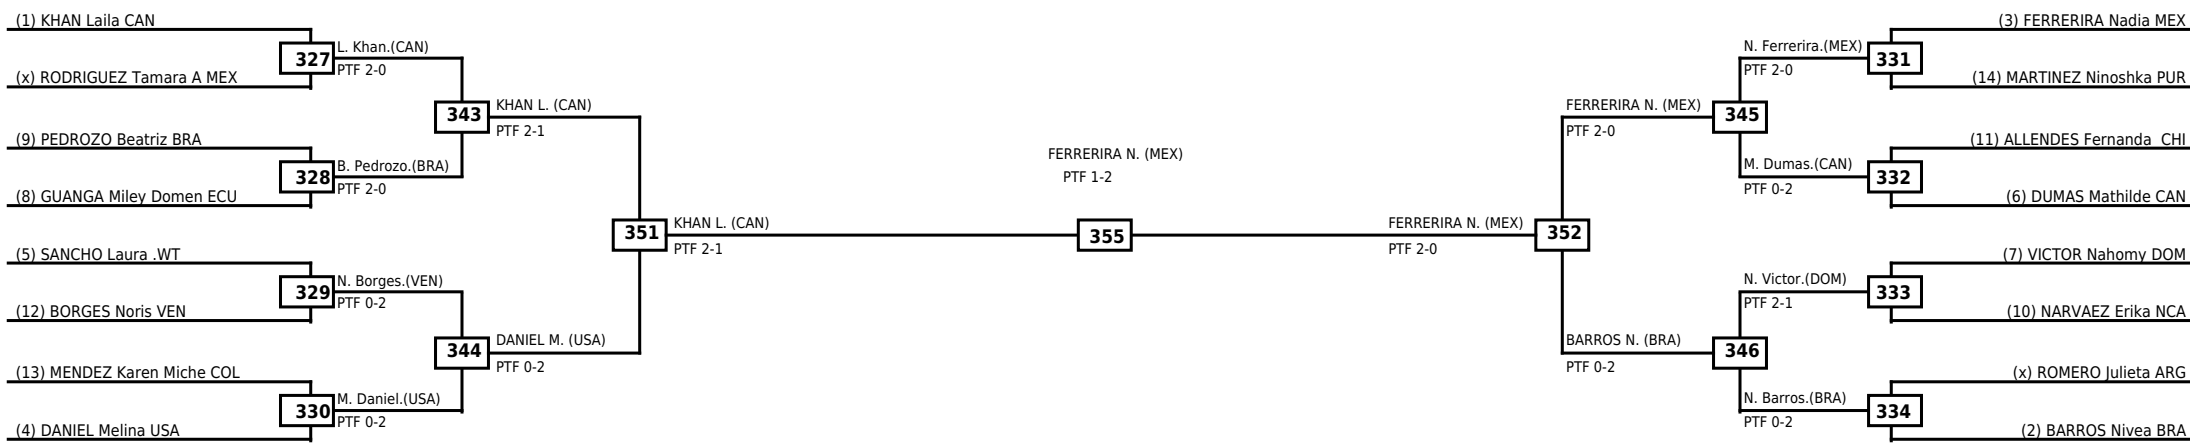

Round of 16	Quarterfinals	Semifinals	Final
-------------	---------------	------------	-------

Classification
1 SANTOS Caroline BRA
2 MINA Mell ECU
3 RUIZ Brenda Anahi ARG
3 MORALES Britney Lisette CUB

LEGEND RSC: Win by Referee stops contest WDR: Win by Withdrawal DQB: Win by Disqualification for Unsportsmanlike behavior
 (x)Seed PTF: Win by Final score DSQ: Win by Disqualification R: Round

Round of 32 Round of 16 Quarterfinals Semifinals Final Semifinals Quarterfinals Round of 16 Round of 32

Classification
1 DILLON Faith USA
2 PARK Skylar CAN
3 LINDO Neshi Lee .WT
3 MILLER Montana USA

LEGEND RSC: Win by Referee stops contest WDR: Win by Withdrawal DQB: Win by Disqualification for Unsportsmanlike behavior
 (x)Seed PTF: Win by Final score DSQ: Win by Disqualification R: Round

Round of 16 Quarterfinals Semifinals

Final

Semifinals

Quarterfinals Round of 16

Classification
1 FERRERIRA Nadia MEX
2 KHAN Laila CAN
3 BARROS Nivea BRA
3 DANIEL Melina USA

LEGEND RSC: Win by Referee stops contest WDR: Win by Withdrawal DQB: Win by Disqualification for Unsportsmanlike behavior
(x)Seed PTF: Win by Final score DSQ: Win by Disqualification R: Round