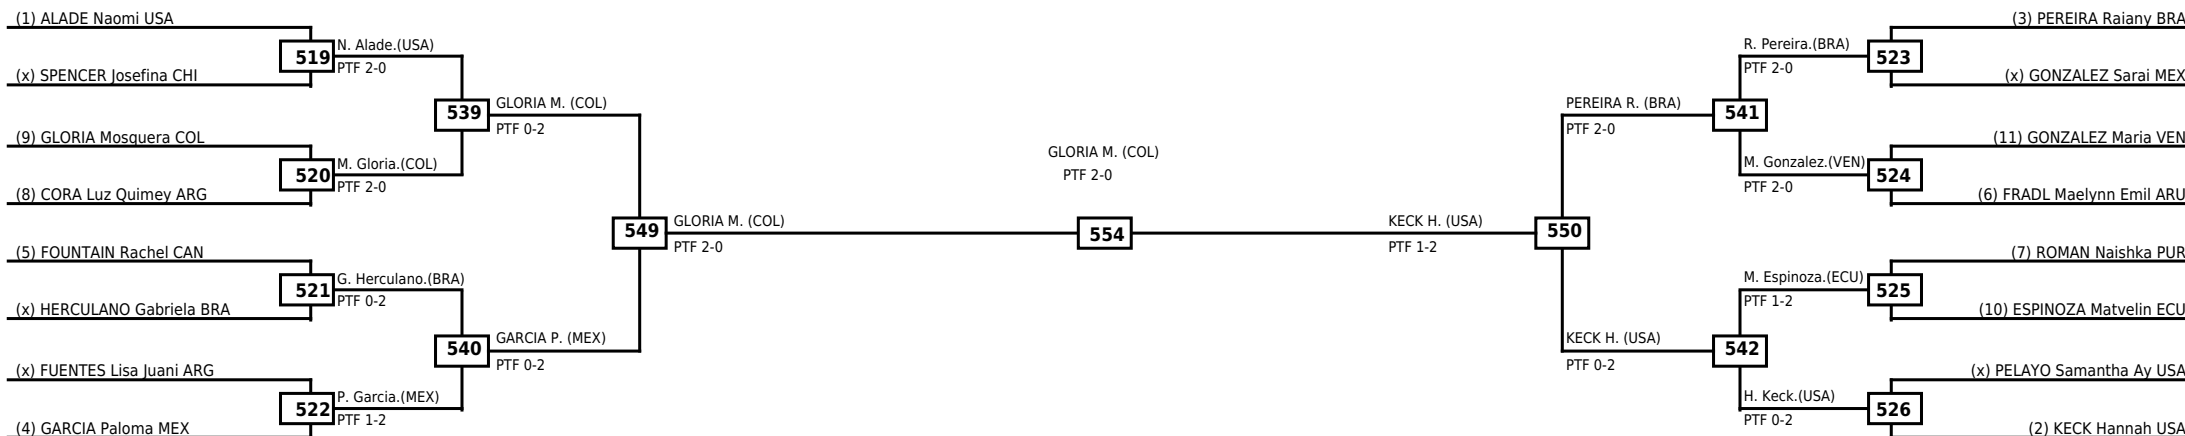

LEGEND RSC: Win by Referee stops contest WDR: Win by Withdrawal DQB: Win by Disqualification for Unsportsmanlike behavior
(x)Seed PTF: Win by Final score DSQ: Win by Disqualification R: Round

Round of 32 Round of 16 Quarterfinals Semifinals Final Semifinals Quarterfinals Round of 16 Round of 32

Classification
1 BASSETT Jaycee .WT
2 RAMIREZ Danna Isabella COL
3 ALERS Alannis Michelle PUR
3 SILVA Julia BRA

LEGEND RSC: Win by Referee stops contest WDR: Win by Withdrawal DQB: Win by Disqualification for Unsportsmanlike behavior
(x)Seed PTF: Win by Final score DSQ: Win by Disqualification R: Round

Round of 16 Quarterfinals Semifinals

Final

Semifinals

Quarterfinals Round of 16

Classification
1 GLORIA Mosquera COL
2 KECK Hannah USA
3 GARCIA Paloma MEX
3 PEREIRA Raiany BRA

LEGEND RSC: Win by Referee stops contest WDR: Win by Withdrawal DQB: Win by Disqualification for Unsportsmanlike behavior
 (x)Seed PTF: Win by Final score DSQ: Win by Disqualification R: Round