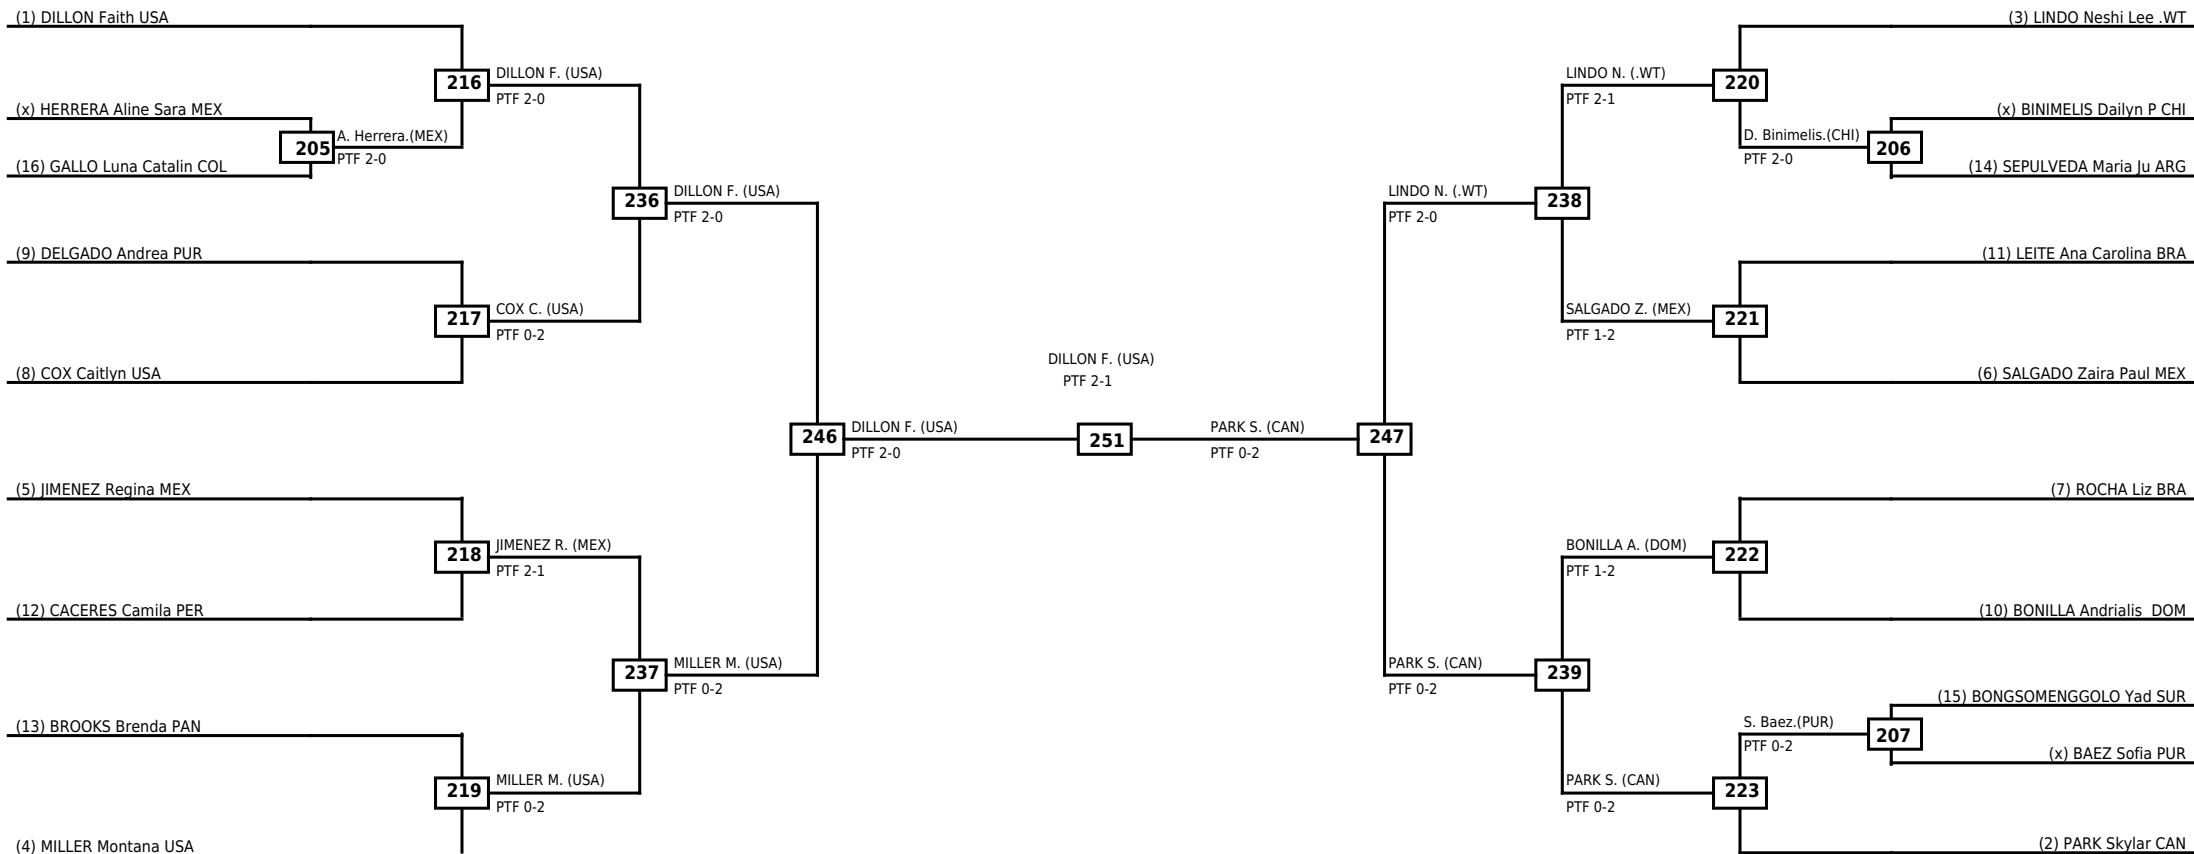

Round of 32   Round of 16   Quarterfinals   Semifinals   Final   Semifinals   Quarterfinals   Round of 16   Round of 32

Classification
1 DILLON Faith USA
2 PARK Skylar CAN
3 LINDO Neshi Lee .WT
3 MILLER Montana USA

LEGEND RSC: Win by Referee stops contest   WDR: Win by Withdrawal   DQB: Win by Disqualification for Unsportsmanlike behavior
(x)Seed   PTF: Win by Final score   DSQ: Win by Disqualification   R: Round