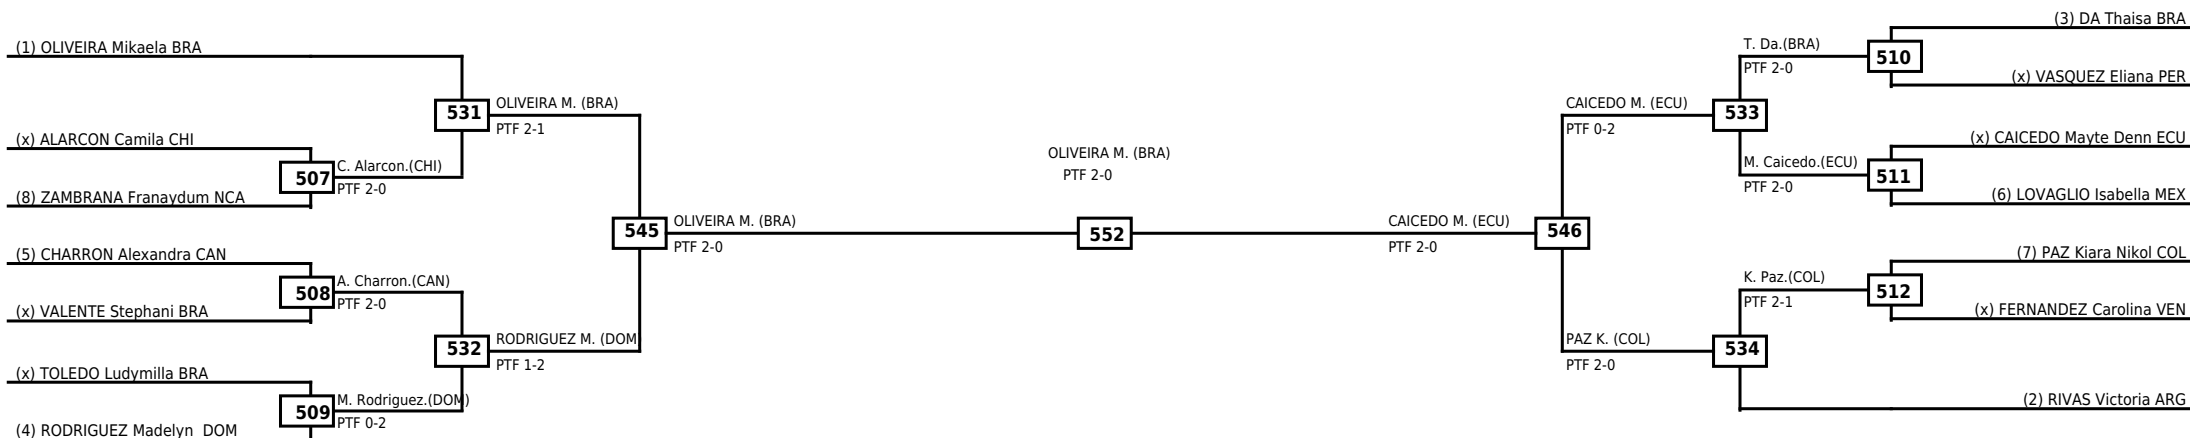

LEGEND RSC: Win by Referee stops contest WDR: Win by Withdrawal DQB: Win by Disqualification for Unsportsmanlike behavior
(x)Seed PTF: Win by Final score DSQ: Win by Disqualification R: Round

Round of 16 Quarterfinals Semifinals

Final

Semifinals

Quarterfinals Round of 16

Classification
1 HEALY Jonathan USA
2 SANSORES Carlos MEX
3 GOICOCHEA Yoikel Daniel CUB
3 ALVES Pedro Arthur BRA

LEGEND RSC: Win by Referee stops contest WDR: Win by Withdrawal DQB: Win by Disqualification for Unsportsmanlike behavior
 (x)Seed PTF: Win by Final score DSQ: Win by Disqualification R: Round

Round of 16 Quarterfinals Semifinals

Final

Semifinals

Quarterfinals Round of 16

Classification
1 OLIVEIRA Mikaela BRA
2 CAICEDO Mayte Dennie ECU
3 PAZ Kiara Nikol COL
3 RODRIGUEZ Madelyn Andrea DOM

LEGEND RSC: Win by Referee stops contest WDR: Win by Withdrawal DQB: Win by Disqualification for Unsportsmanlike behavior
 (x)Seed PTF: Win by Final score DSQ: Win by Disqualification R: Round