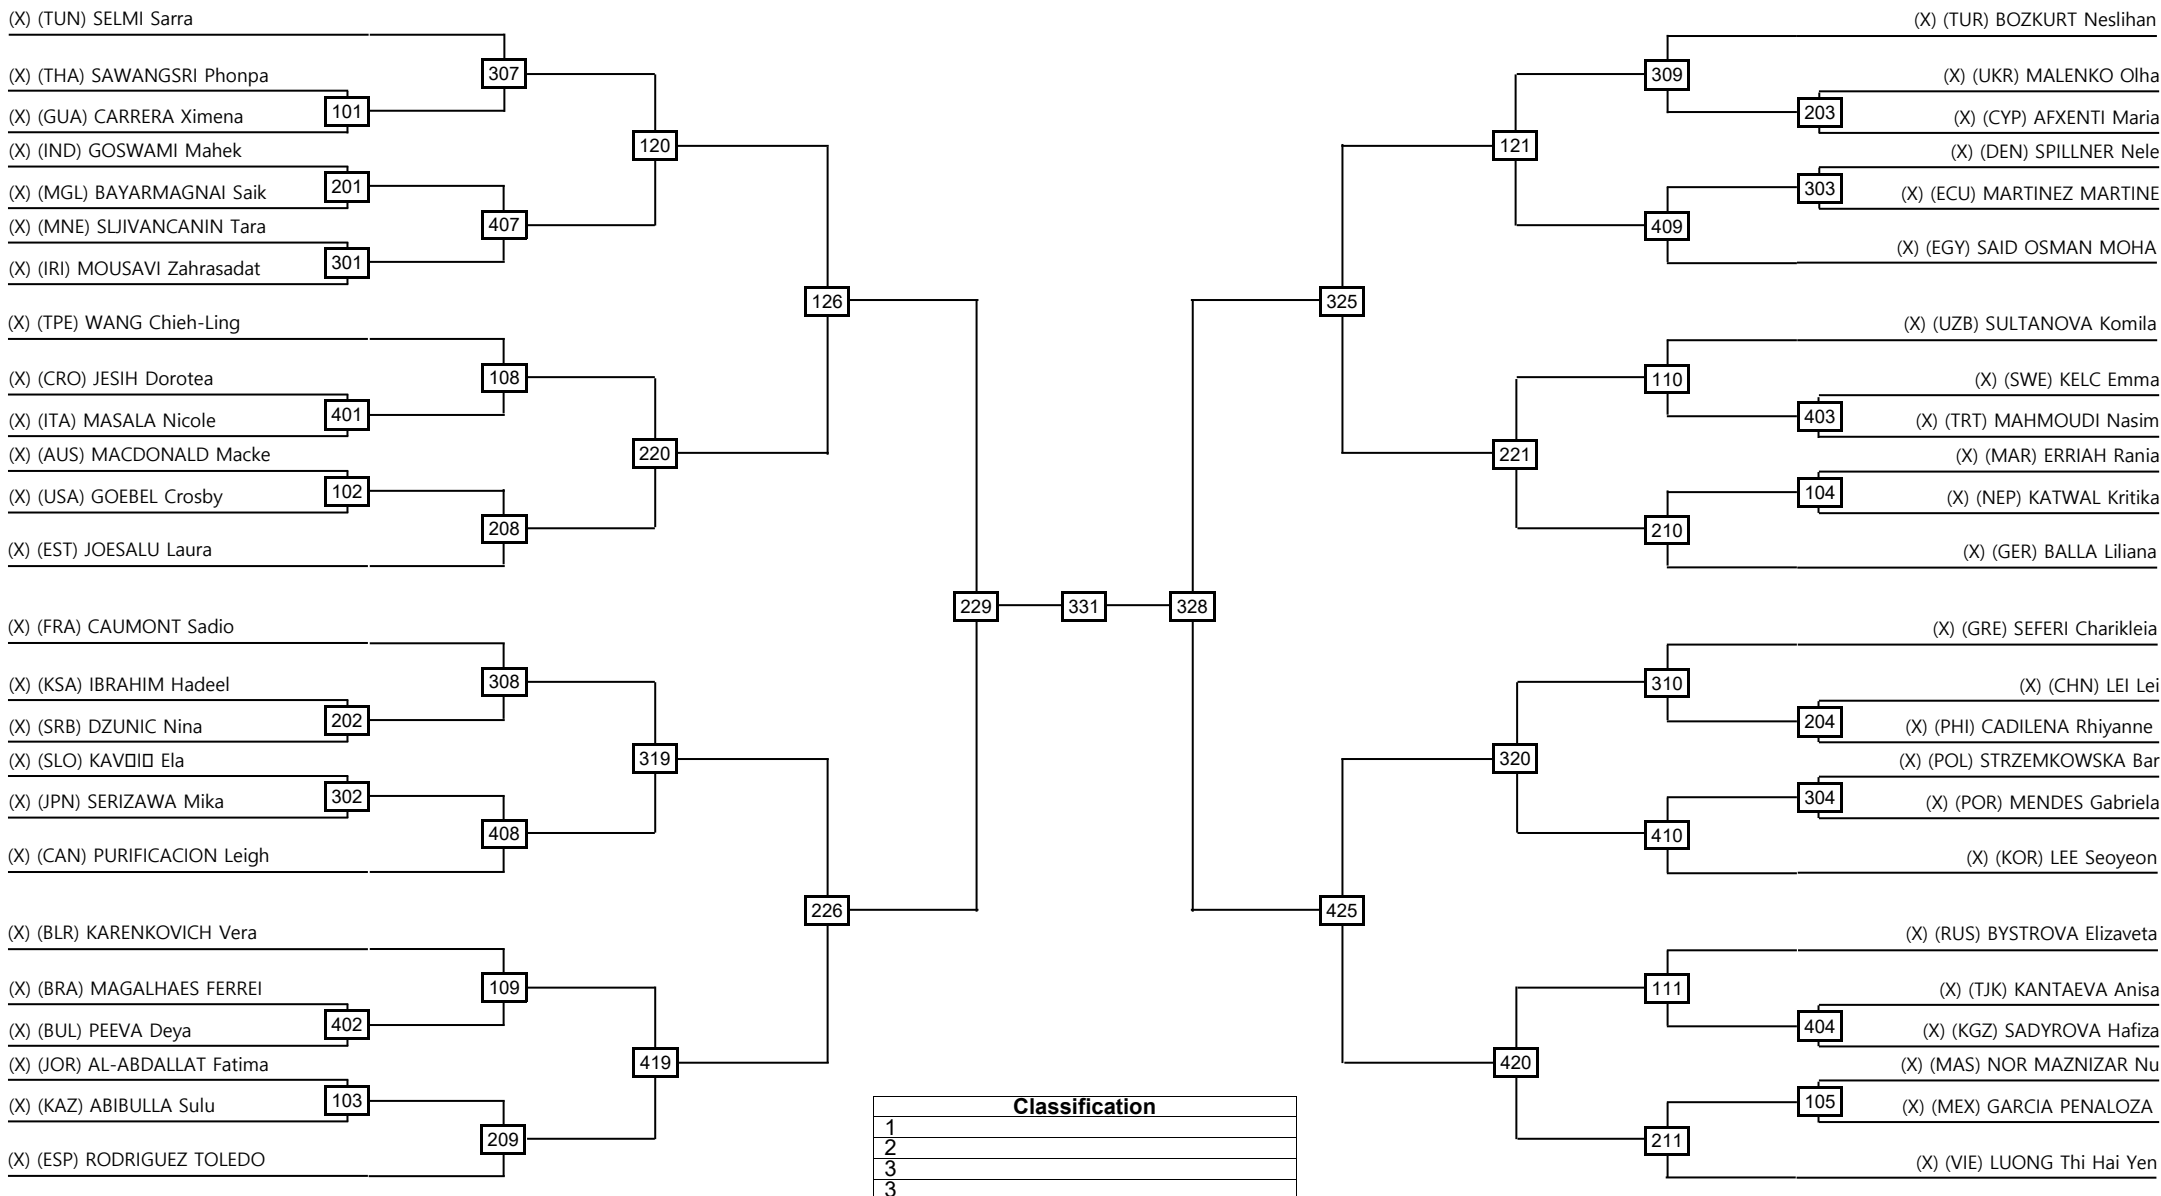

### Women -46kg Contestants: 49

Round of 64    Round of 32    Round of 16    Quarterfinals    Semifinals    Final    Semifinals    Quarterfinals    Round of 16    Round of 32    Round of 64

**LEGEND** RSC: Win by Referee Stop the contest    WDR: Win by Withdrawal    DQB: Win by Disqualification for unsportsmanlike behavior  
 (x): Seed    PTF: Win by final score    DSQ: Win by disqualification    R: Round

### Women -59kg Contestants: 39

Round of 64    Round of 32    Round of 16    Quarterfinals    Semifinals    Final    Semifinals    Quarterfinals    Round of 16    Round of 32    Round of 64

**LEGEND** RSC: Win by Referee Stop the contest    WDR: Win by Withdrawal    DQB: Win by Disqualification for unsportsmanlike behavior  
 (x): Seed    PTF: Win by final score    DSQ: Win by disqualification    R: Round

### Men +78kg Contestants: 34

Round of 64    Round of 32    Round of 16    Quarterfinals    Semifinals    Final    Semifinals    Quarterfinals    Round of 16    Round of 32    Round of 64

**LEGEND** RSC: Win by Referee Stop the contest    WDR: Win by Withdrawal    DQB: Win by Disqualification for unsportsmanlike behavior  
 (x): Seed    PTF: Win by final score    DSQ: Win by disqualification    R: Round