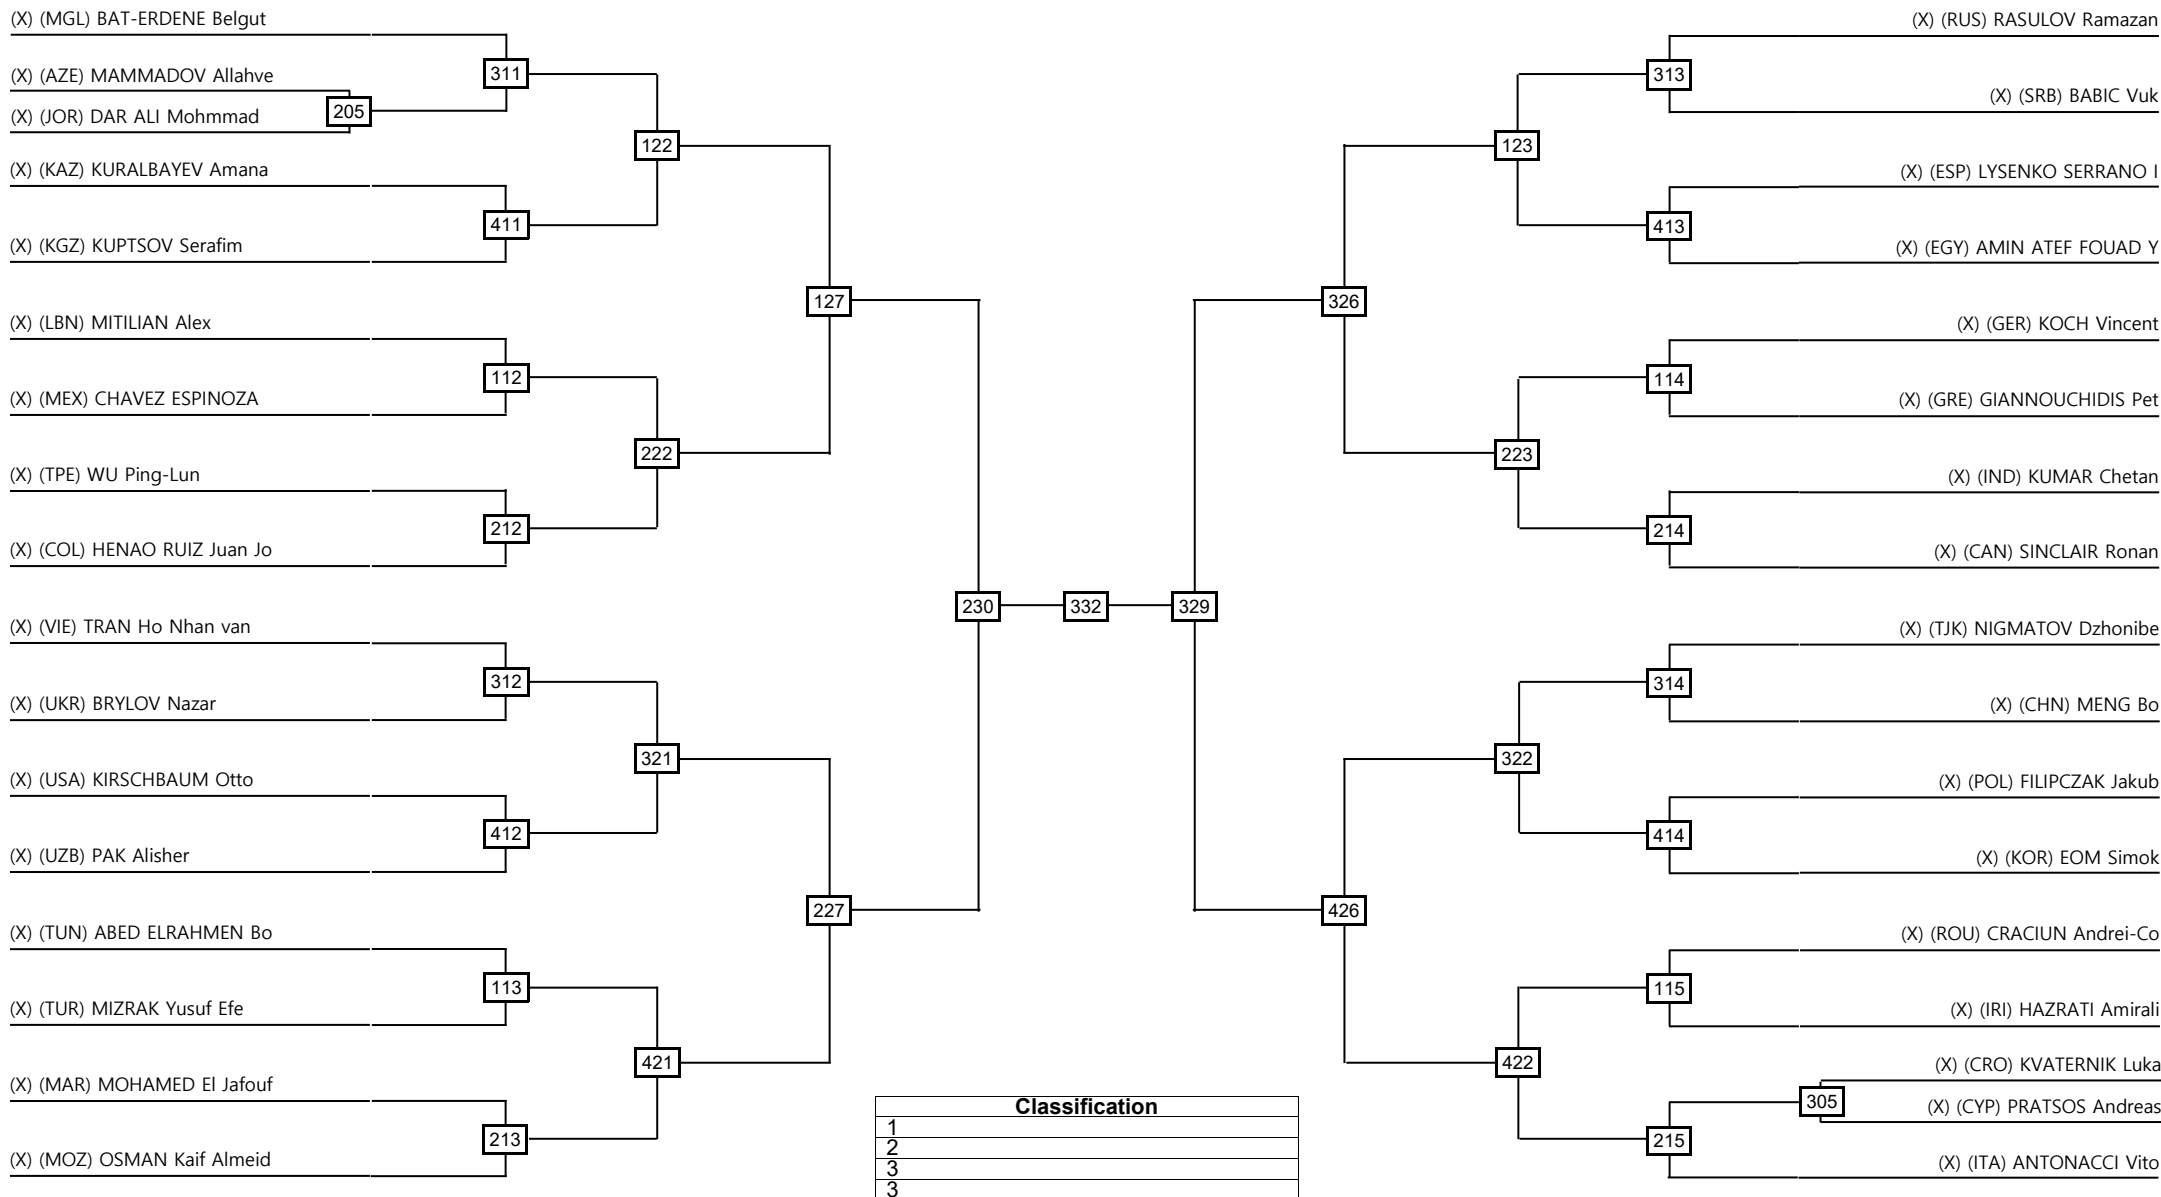

### Women -46kg Contestants: 49

Round of 64    Round of 32    Round of 16    Quarterfinals    Semifinals    Final    Semifinals    Quarterfinals    Round of 16    Round of 32    Round of 64

**LEGEND** RSC: Win by Referee Stop the contest    WDR: Win by Withdrawal    DQB: Win by Disqualification for unsportsmanlike behavior  
 (x): Seed    PTF: Win by final score    DSQ: Win by disqualification    R: Round

### Women -59kg Contestants: 39

Round of 64    Round of 32    Round of 16    Quarterfinals    Semifinals    Final    Semifinals    Quarterfinals    Round of 16    Round of 32    Round of 64

**LEGEND** RSC: Win by Referee Stop the contest    WDR: Win by Withdrawal    DQB: Win by Disqualification for unsportsmanlike behavior  
 (x): Seed    PTF: Win by final score    DSQ: Win by disqualification    R: Round

### Men +78kg Contestants: 34

Round of 64    Round of 32    Round of 16    Quarterfinals    Semifinals    Final    Semifinals    Quarterfinals    Round of 16    Round of 32    Round of 64

**LEGEND** RSC: Win by Referee Stop the contest    WDR: Win by Withdrawal    DQB: Win by Disqualification for unsportsmanlike behavior  
 (x): Seed    PTF: Win by final score    DSQ: Win by disqualification    R: Round