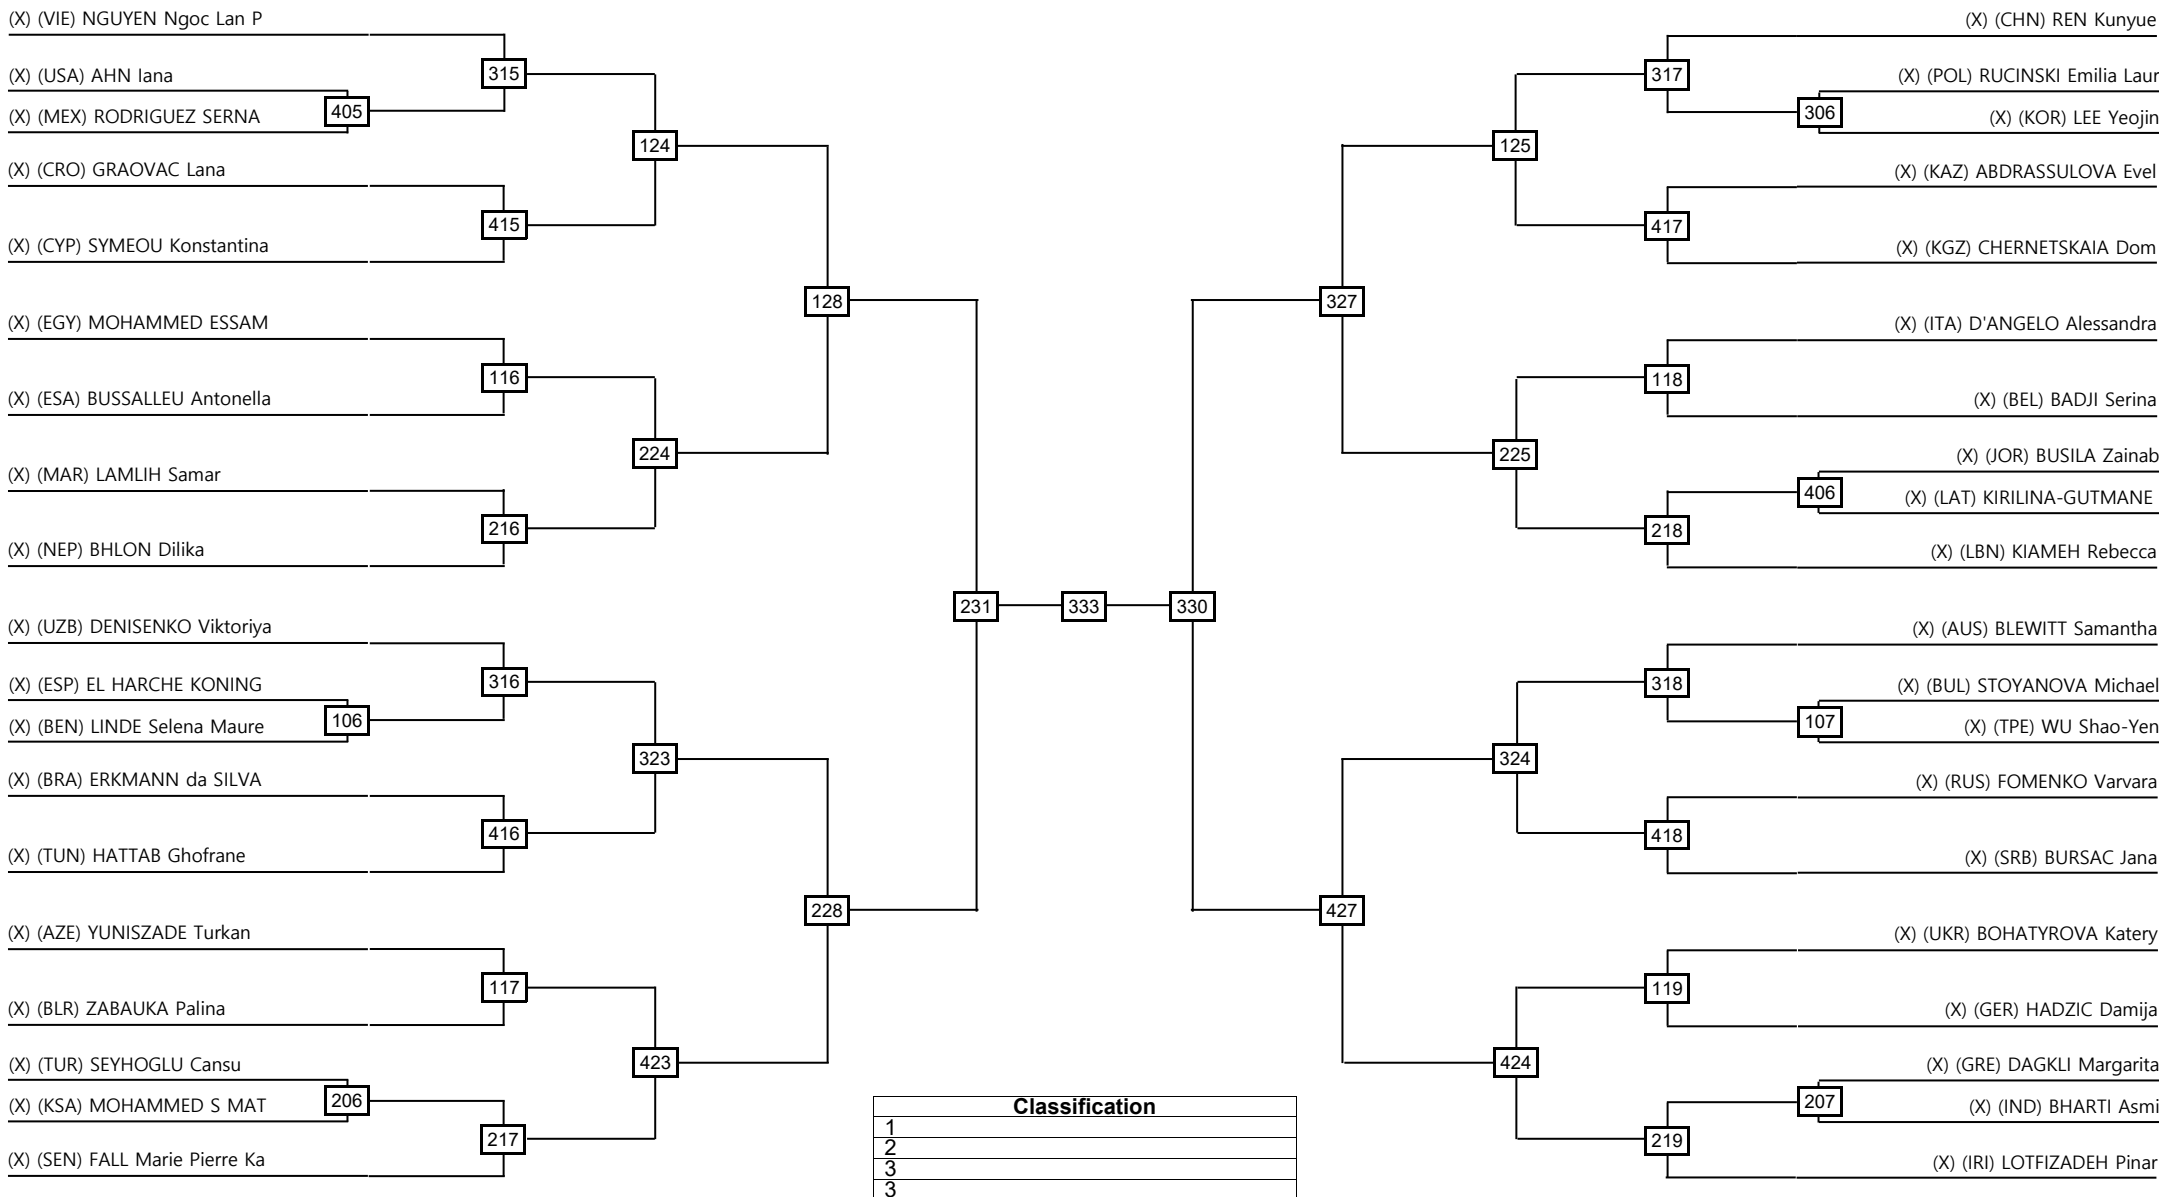

### Women -46kg Contestants: 49

Round of 64    Round of 32    Round of 16    Quarterfinals    Semifinals    Final    Semifinals    Quarterfinals    Round of 16    Round of 32    Round of 64

**LEGEND** RSC: Win by Referee Stop the contest    WDR: Win by Withdrawal    DQB: Win by Disqualification for unsportsmanlike behavior  
 (x): Seed    PTF: Win by final score    DSQ: Win by disqualification    R: Round

### Women -59kg Contestants: 39

Round of 64    Round of 32    Round of 16    Quarterfinals    Semifinals    Final    Semifinals    Quarterfinals    Round of 16    Round of 32    Round of 64

**LEGEND** RSC: Win by Referee Stop the contest    WDR: Win by Withdrawal    DQB: Win by Disqualification for unsportsmanlike behavior  
 (x): Seed    PTF: Win by final score    DSQ: Win by disqualification    R: Round

### Men +78kg Contestants: 34

Round of 64    Round of 32    Round of 16    Quarterfinals    Semifinals    Final    Semifinals    Quarterfinals    Round of 16    Round of 32    Round of 64

**LEGEND** RSC: Win by Referee Stop the contest    WDR: Win by Withdrawal    DQB: Win by Disqualification for unsportsmanlike behavior  
 (x): Seed    PTF: Win by final score    DSQ: Win by disqualification    R: Round